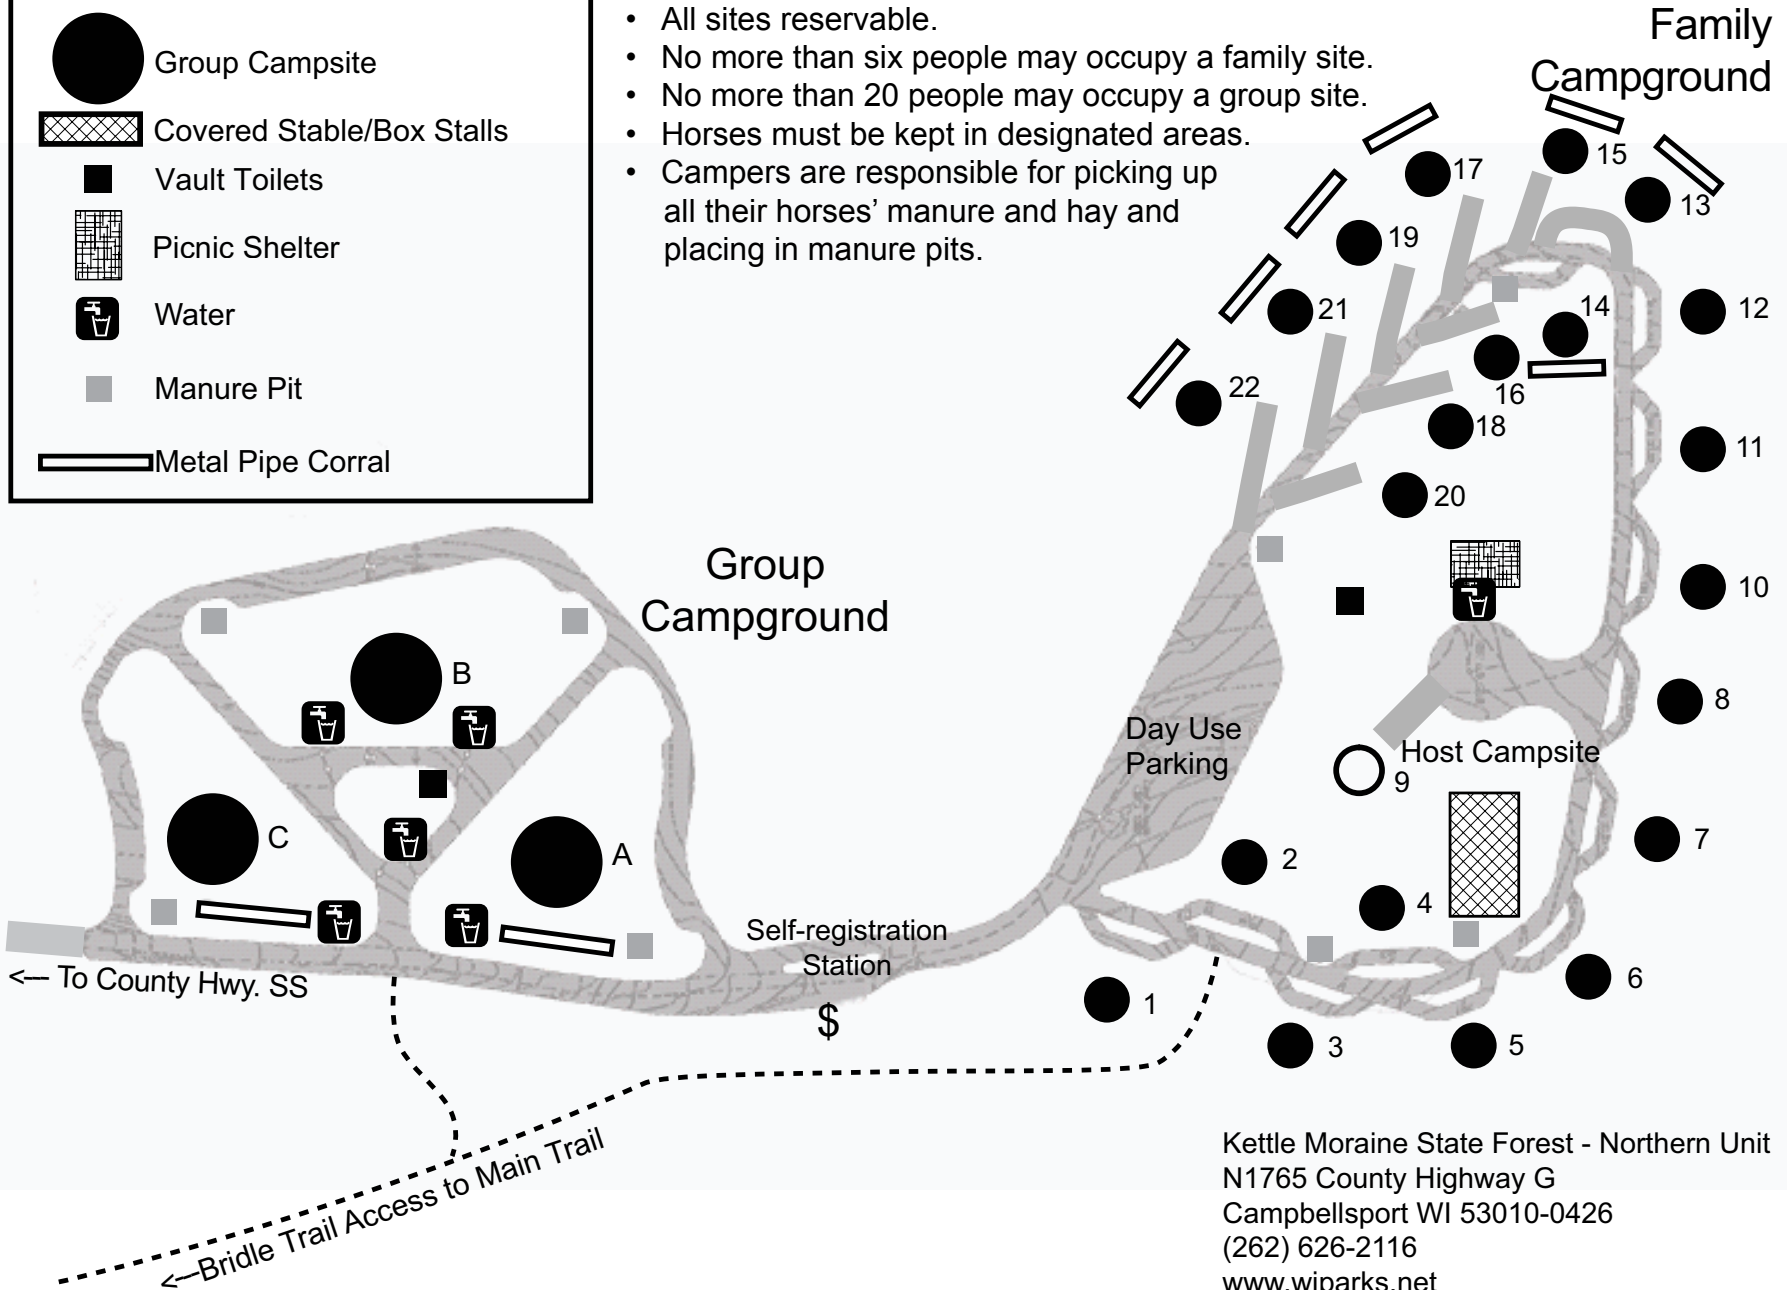

Kettle Moraine State Forest—Northern Unit

# New Prospect Horse Riders Campground

	Family Campsite
	Group Campsite
	Covered Stable/Box Stalls
	Vault Toilets
	Picnic Shelter
	Water
	Manure Pit
	Metal Pipe Corral

- All sites reservable.
- No more than six people may occupy a family site.
- No more than 20 people may occupy a group site.
- Horses must be kept in designated areas.
- Campers are responsible for picking up all their horses' manure and hay and placing in manure pits.