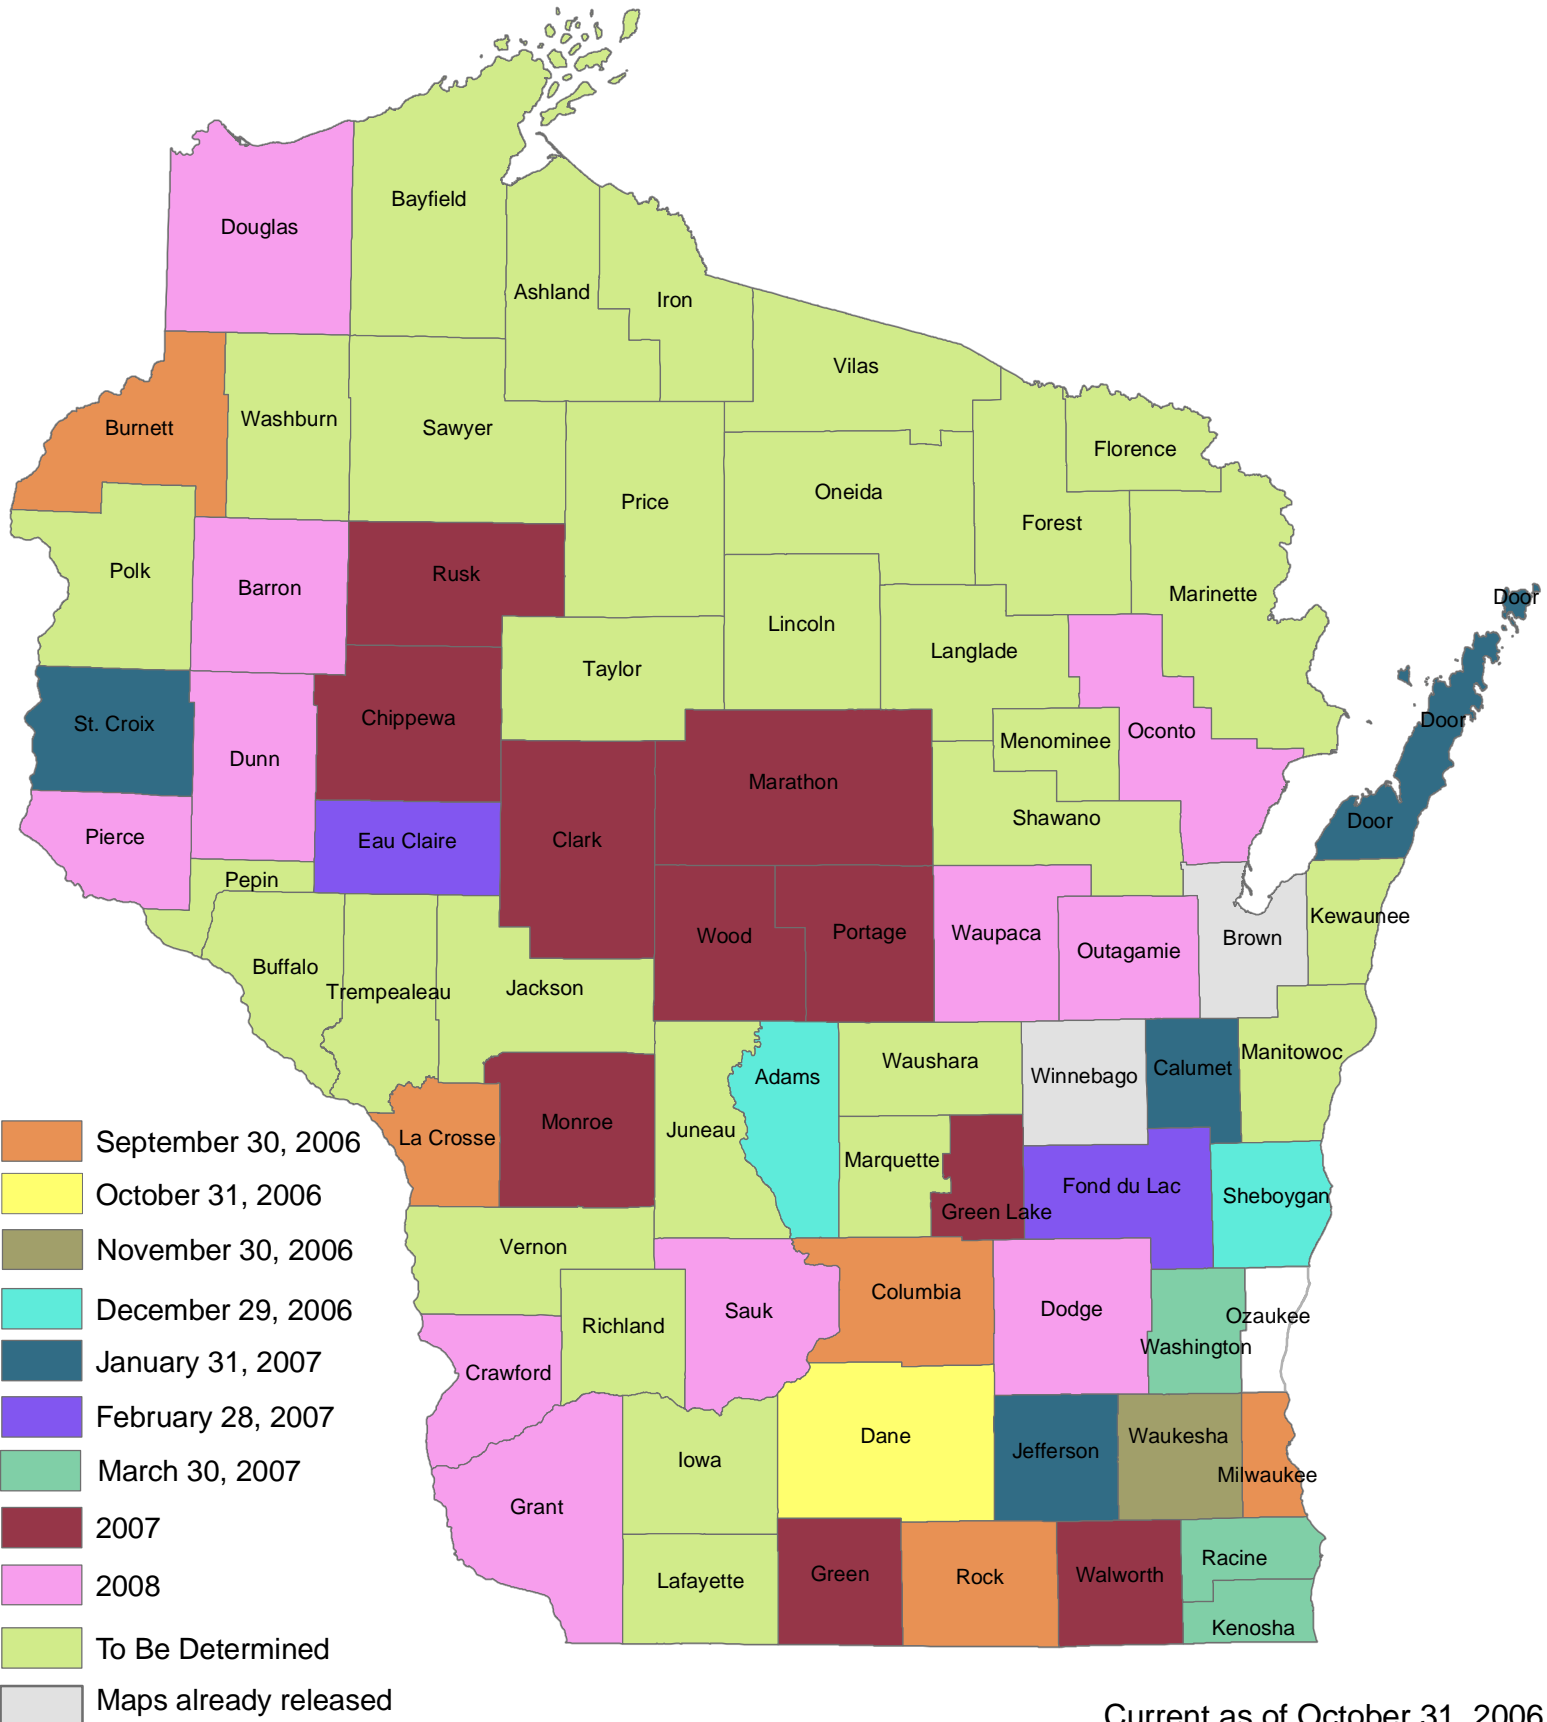

Estimated Timeline for Preliminary Map Delivery

Current as of October 31, 2006

Contact Amanda Schwoegler at (608)267-7571 for more information
Wisconsin Department of Natural Resources