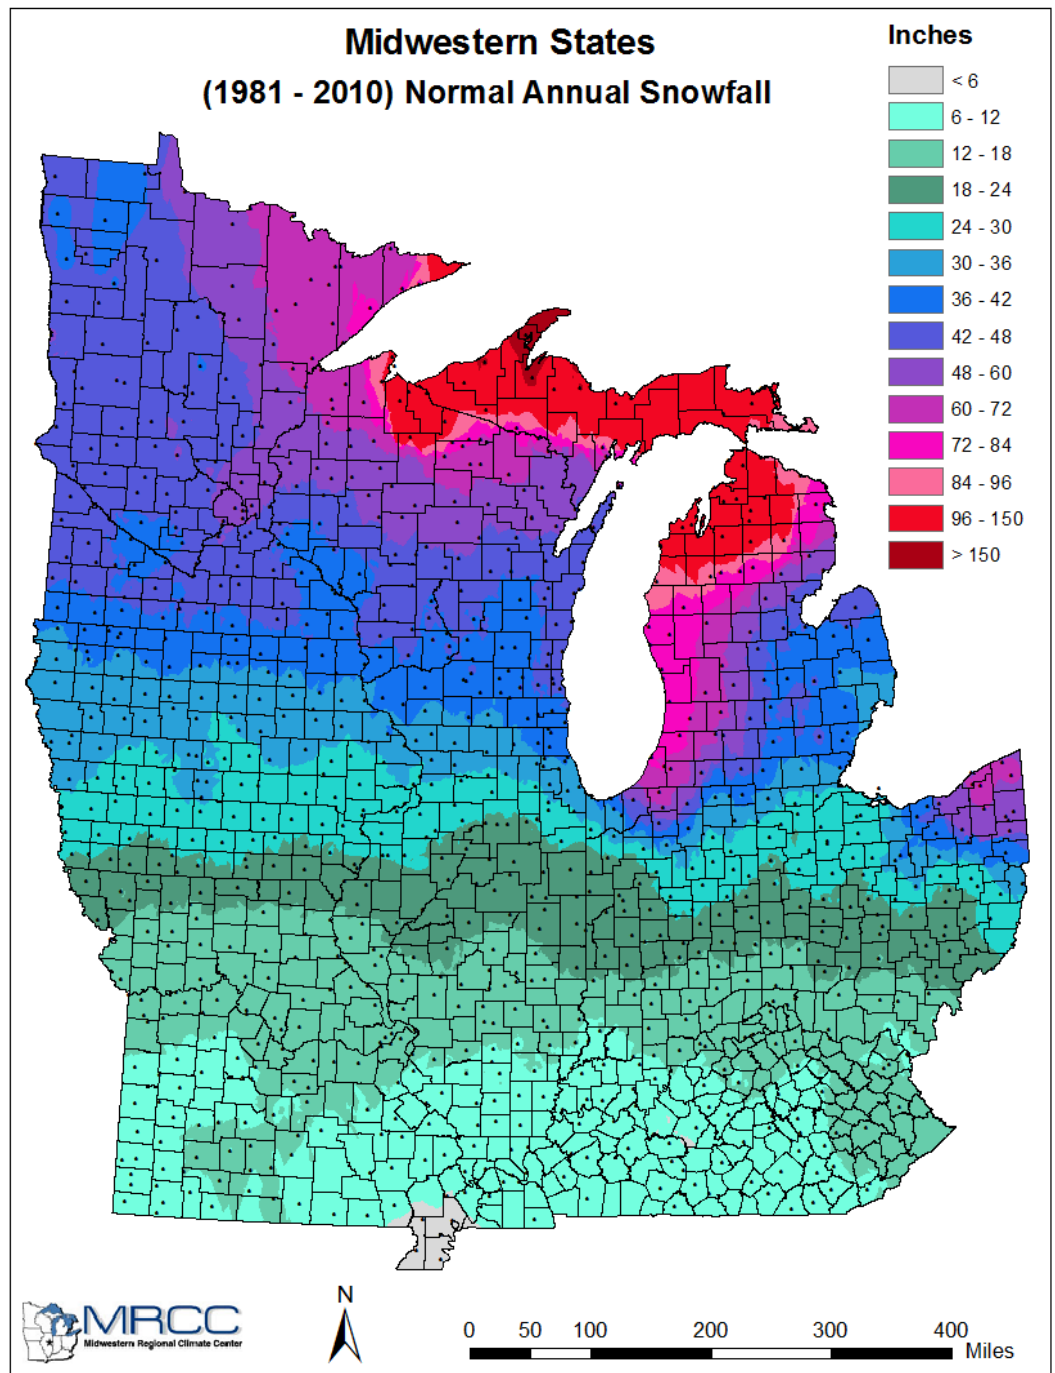

By County		
County	Average Snowfall	Points
Adams	43	1
Ashland	105	3
Barron	50	2
Bayfield	77	3
Brown	45	1
Buffalo	40	1
Burnett	54	2
Calumet	42	1
Chippewa	48	2
Clark	48	2
Columbia	41	1
Crawford	39	1
Dane	39	1
Dodge	40	1
Door	47	1
Douglas	64	3
Dunn	44	1
Eau Claire	45	1
Florence	61	3
Fond du Lac	40	1
Forest	62	3
Grant	37	1
Green	36	1
Green Lake	41	1
Iowa	39	1
Iron	123	3
Jackson	44	1
Jefferson	39	1
Juneau	43	1
Kenosha	40	1
Kewaunee	46	1
La Crosse	42	1
Lafayette	36	1
Langlade	58	2
Lincoln	57	2

By Snowfall		
County	Average Snowfall	Points
Iron	123	3
Ashland	105	3
Vilas	83	3
Bayfield	77	3
Price	66	3
Oneida	64	3
Douglas	64	3
Forest	62	3
Florence	61	3
Sawyer	60	2
Washburn	58	2
Langlade	58	2
Lincoln	57	2
Marinette	54	2
Burnett	54	2
Menominee	53	2
Oconto	52	2
Rusk	51	2
Marathon	51	2
Taylor	50	2
Barron	50	2
Polk	49	2
Shawano	48	2
Chippewa	48	2
Clark	48	2
Door	47	1
Portage	47	1
Wood	47	1
Kewaunee	46	1
Brown	45	1
Eau Claire	45	1
Dunn	44	1
St Croix	44	1
Monroe	44	1
Manitowoc	44	1