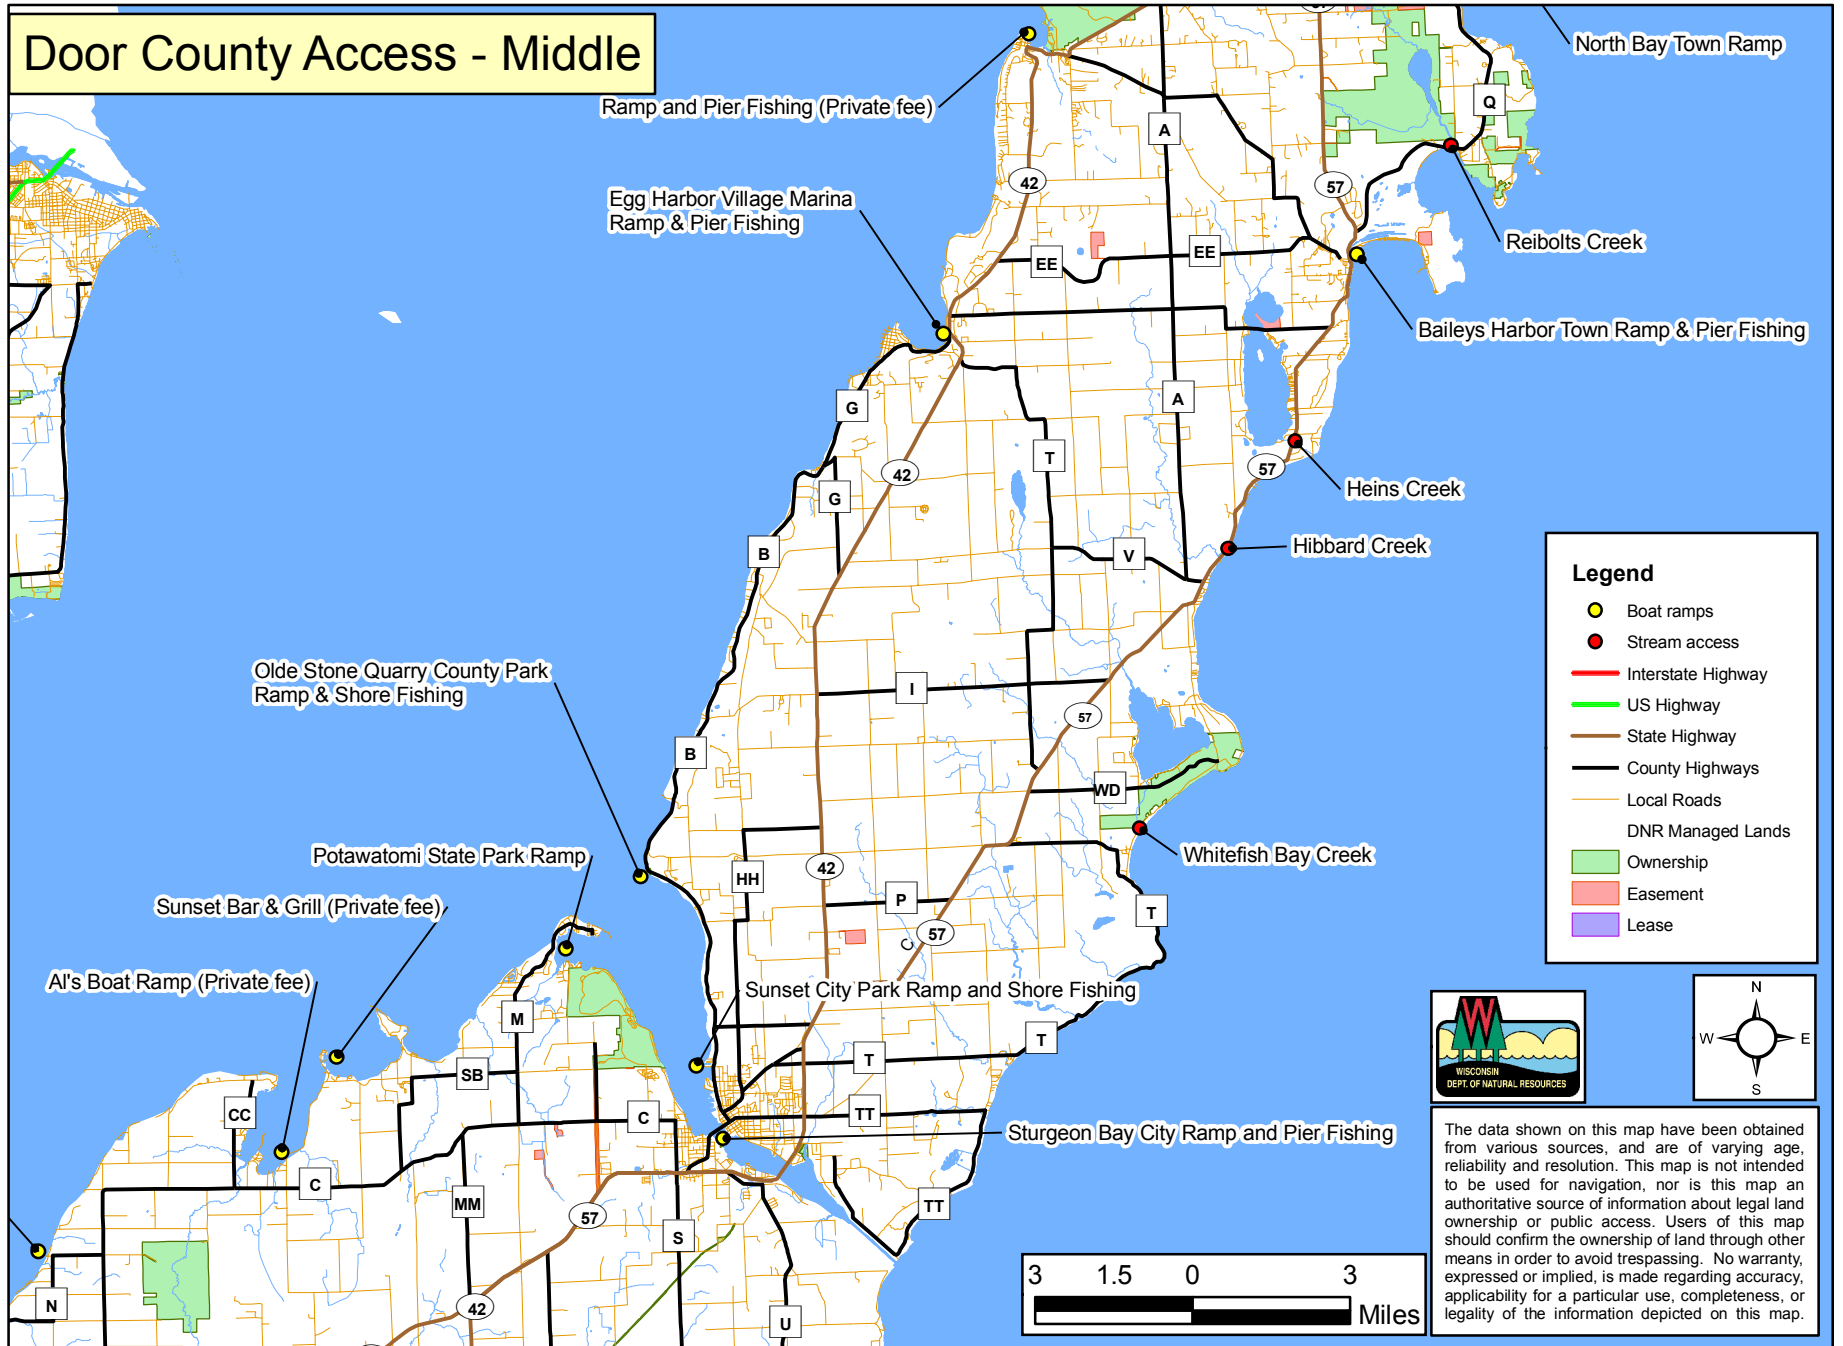

Door County Access - Middle

Legend

- Boat ramps
- Stream access
- Interstate Highway
- US Highway
- State Highway
- County Highways
- Local Roads
- DNR Managed Lands
- Ownership
- Easement
- Lease

The data shown on this map have been obtained from various sources, and are of varying age, reliability and resolution. This map is not intended to be used for navigation, nor is this map an authoritative source of information about legal land ownership or public access. Users of this map should confirm the ownership of land through other means in order to avoid trespassing. No warranty, expressed or implied, is made regarding accuracy, applicability for a particular use, completeness, or legality of the information depicted on this map.