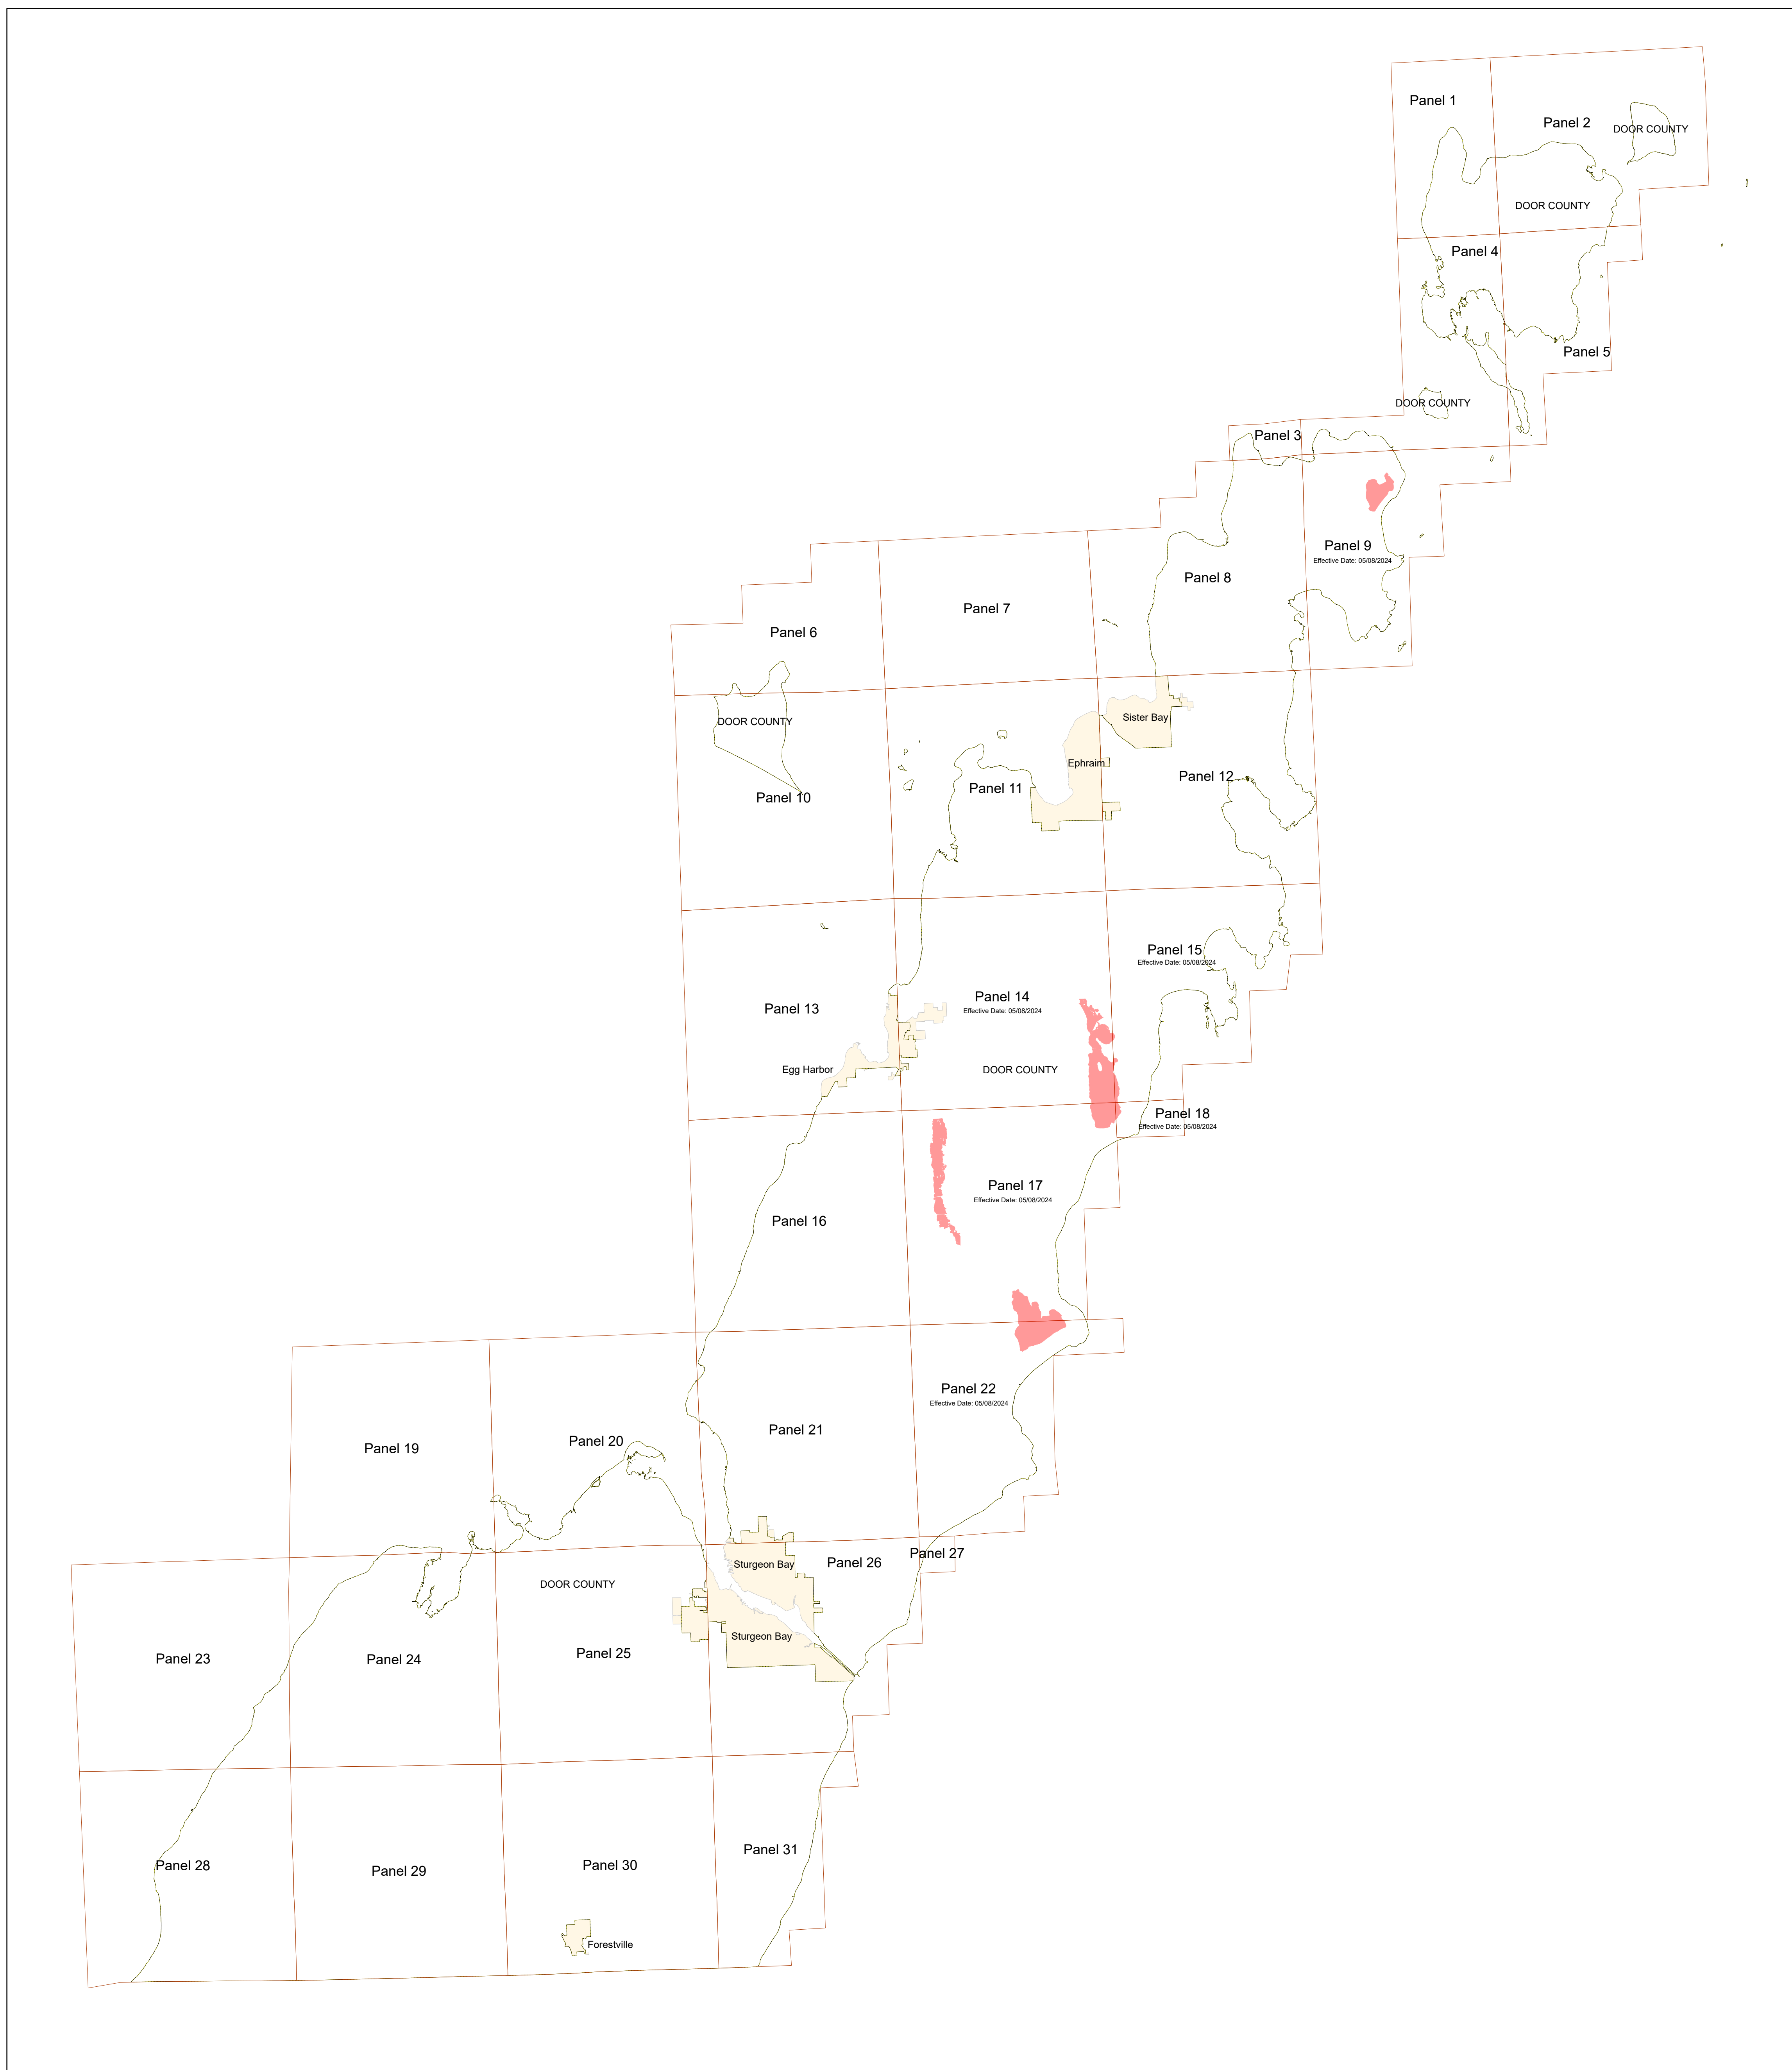

Door County Flood Storage District Panel Index Map

Legend

-  Flood Storage Districts
-  Panels
-  Municipalities
-  Door County