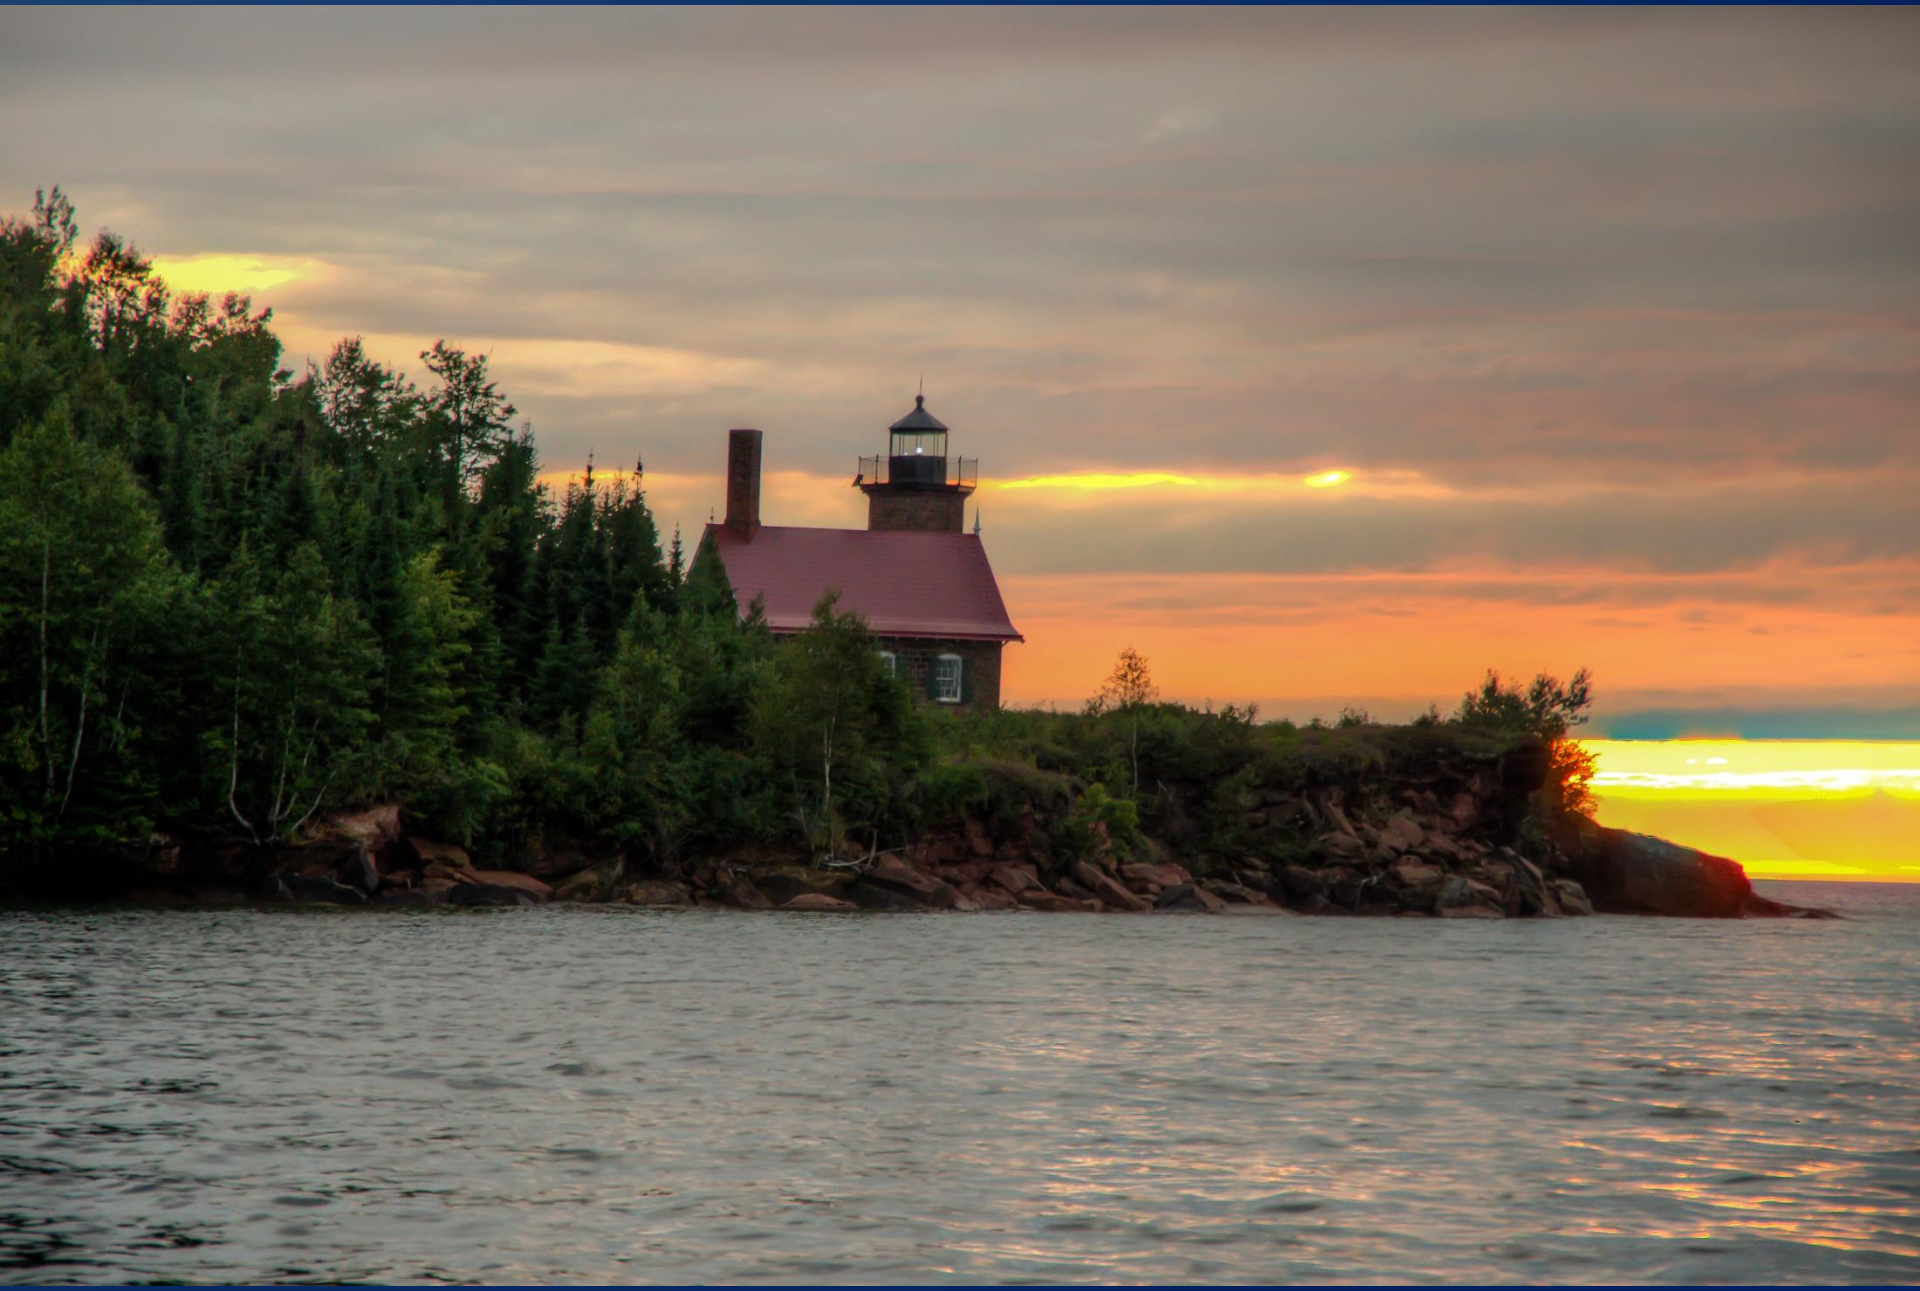

# *Wisconsin's Great Waters Photo Contest*

## 2018 Submissions

Category:

Cultural and Historic Features

*All eligible entries*

*Sand Island Lighthouse*, by Steve Bensing. Apostle Islands National Lakeshore

# *Bayfield Fishing Boats, by Peggy Carter*