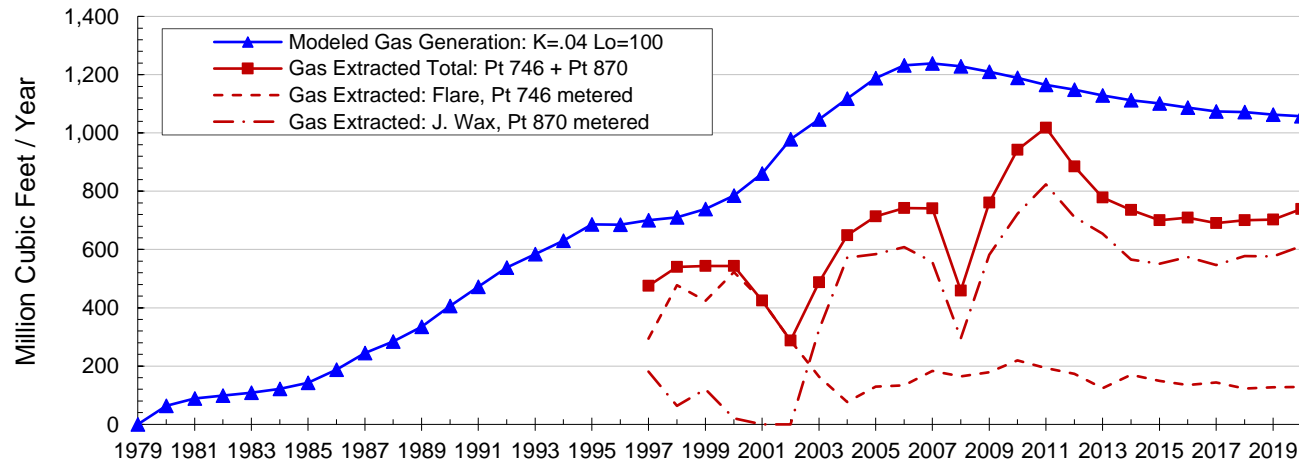

Republic Kestrel Hawk LF - Lic. No 572: Annual Waste Tonnage to 2020

Republic Kestrel Hawk LF - Lic. No 572: Modeled Landfill Gas Generation & Measured Extraction to 2020

Please understand that the gas generation curve above was prepared using a computer model and general assumptions that may under or overestimate gas generation for this particular landfill. For more information on the model and how it's been used, please consult the text of this web page.