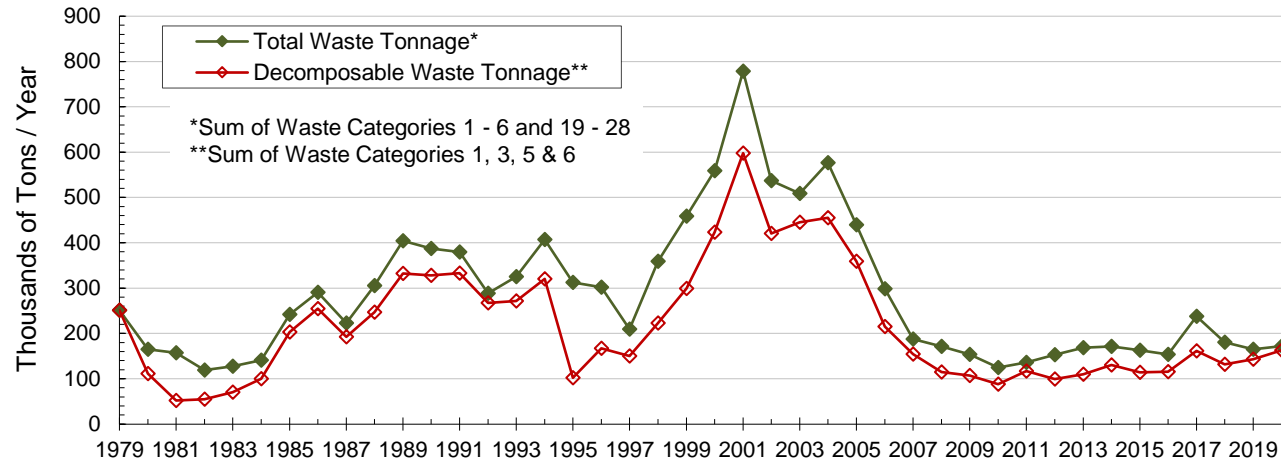

Republic Kestrel Hawk LF - Lic. No 572: Annual Waste Tonnage to 2020

Republic Kestrel Hawk LF - Lic. No 572: Modeled Landfill Gas Generation & Measured Extraction to 2020

Please understand that the gas generation curve above was prepared using a computer model and general assumptions that may under or overestimate gas generation for this particular landfill. For more information on the model and how it's been used, please consult the text of this web page.