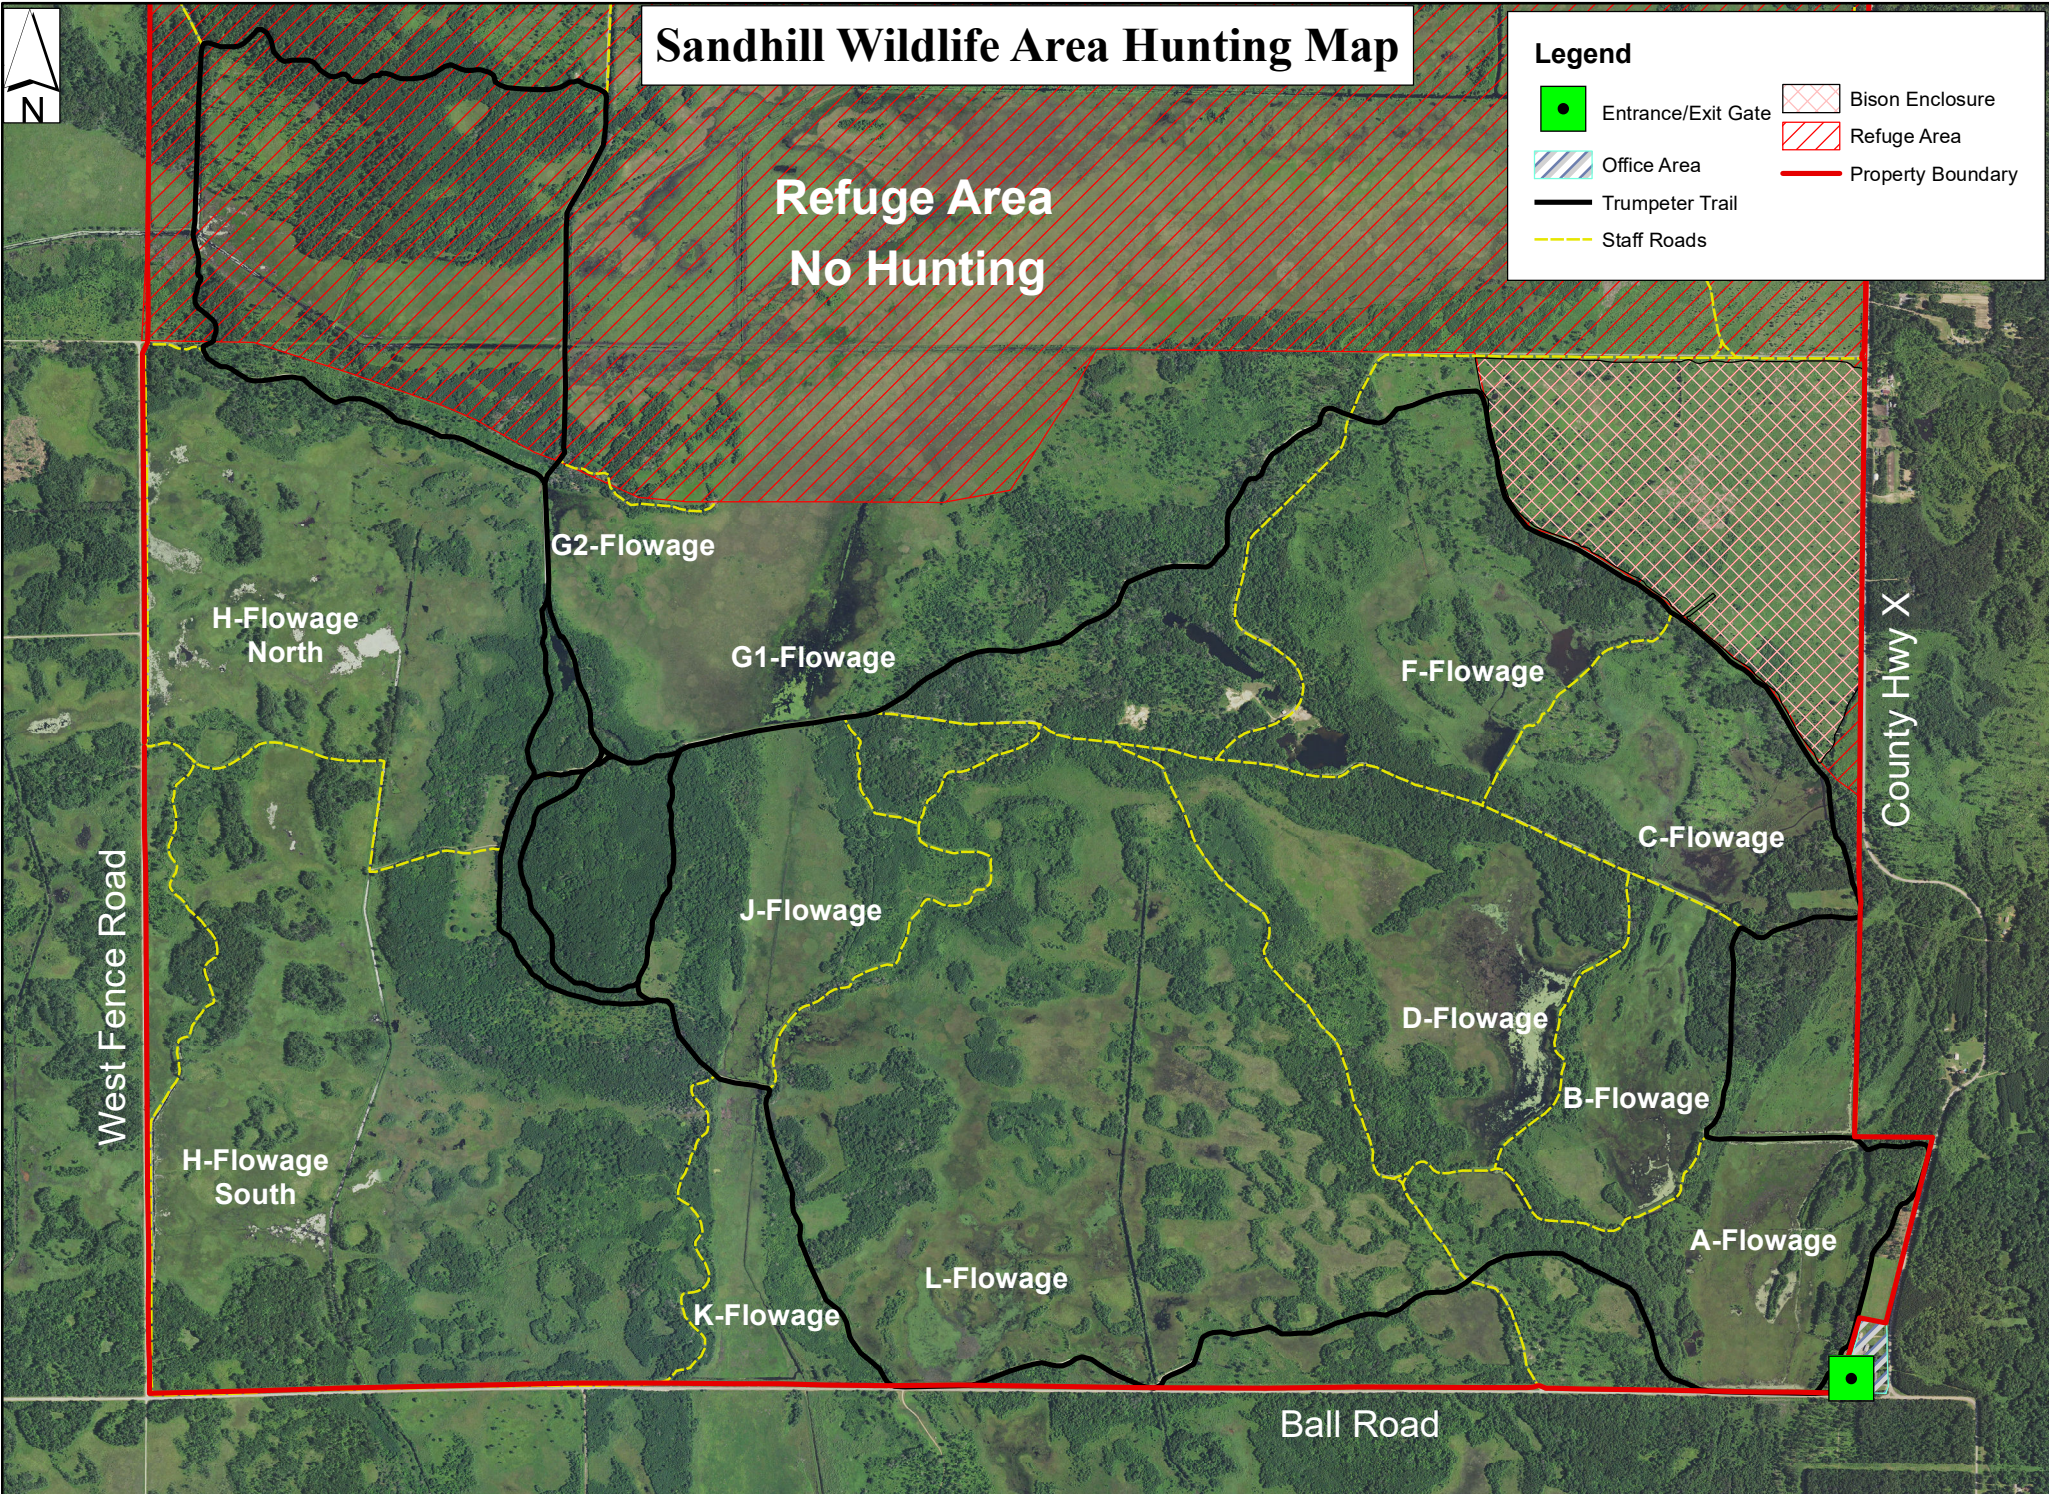

Sandhill Wildlife Area Hunting Map

Legend

 Entrance/Exit Gate	 Bison Enclosure
 Office Area	 Refuge Area
 Trumpeter Trail	 Property Boundary
 Staff Roads	

**Refuge Area
No Hunting**

Revised March 2020