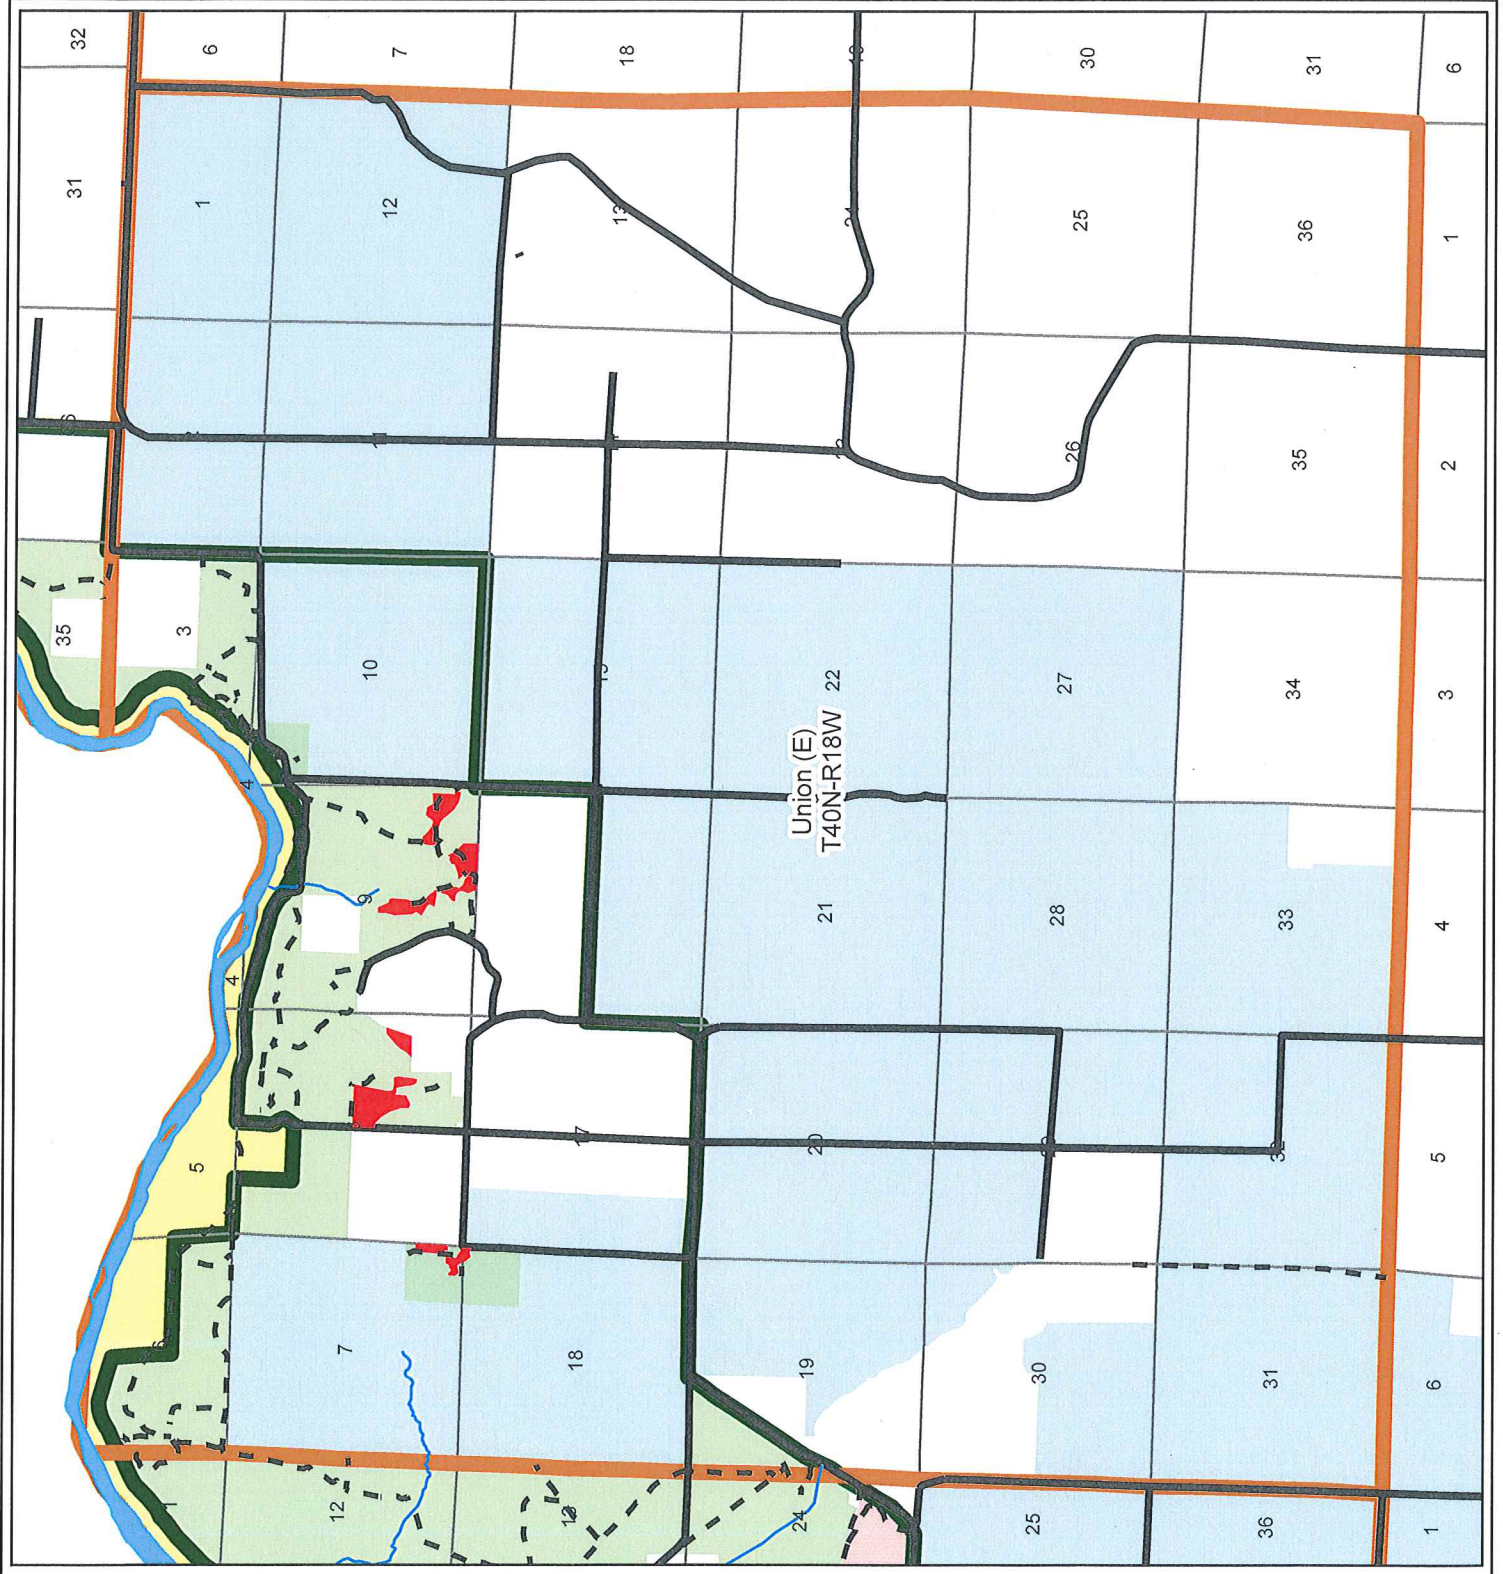

Governor Knowles State Forest FY19 Stand Exams

Legend

- Trails/Forest Roads
- Aspen
- Red Maple
- Northern Hardwoods
- White/Burr/Red Oak
- Oak
- Jack Pine
- Red Pine
- White Pine
- Swamp Hardwoods
- Roads
- GKSF Boundary
- GKSF
- County Forest
- Town Land
- Crex/Fish Lake WA
- NPS