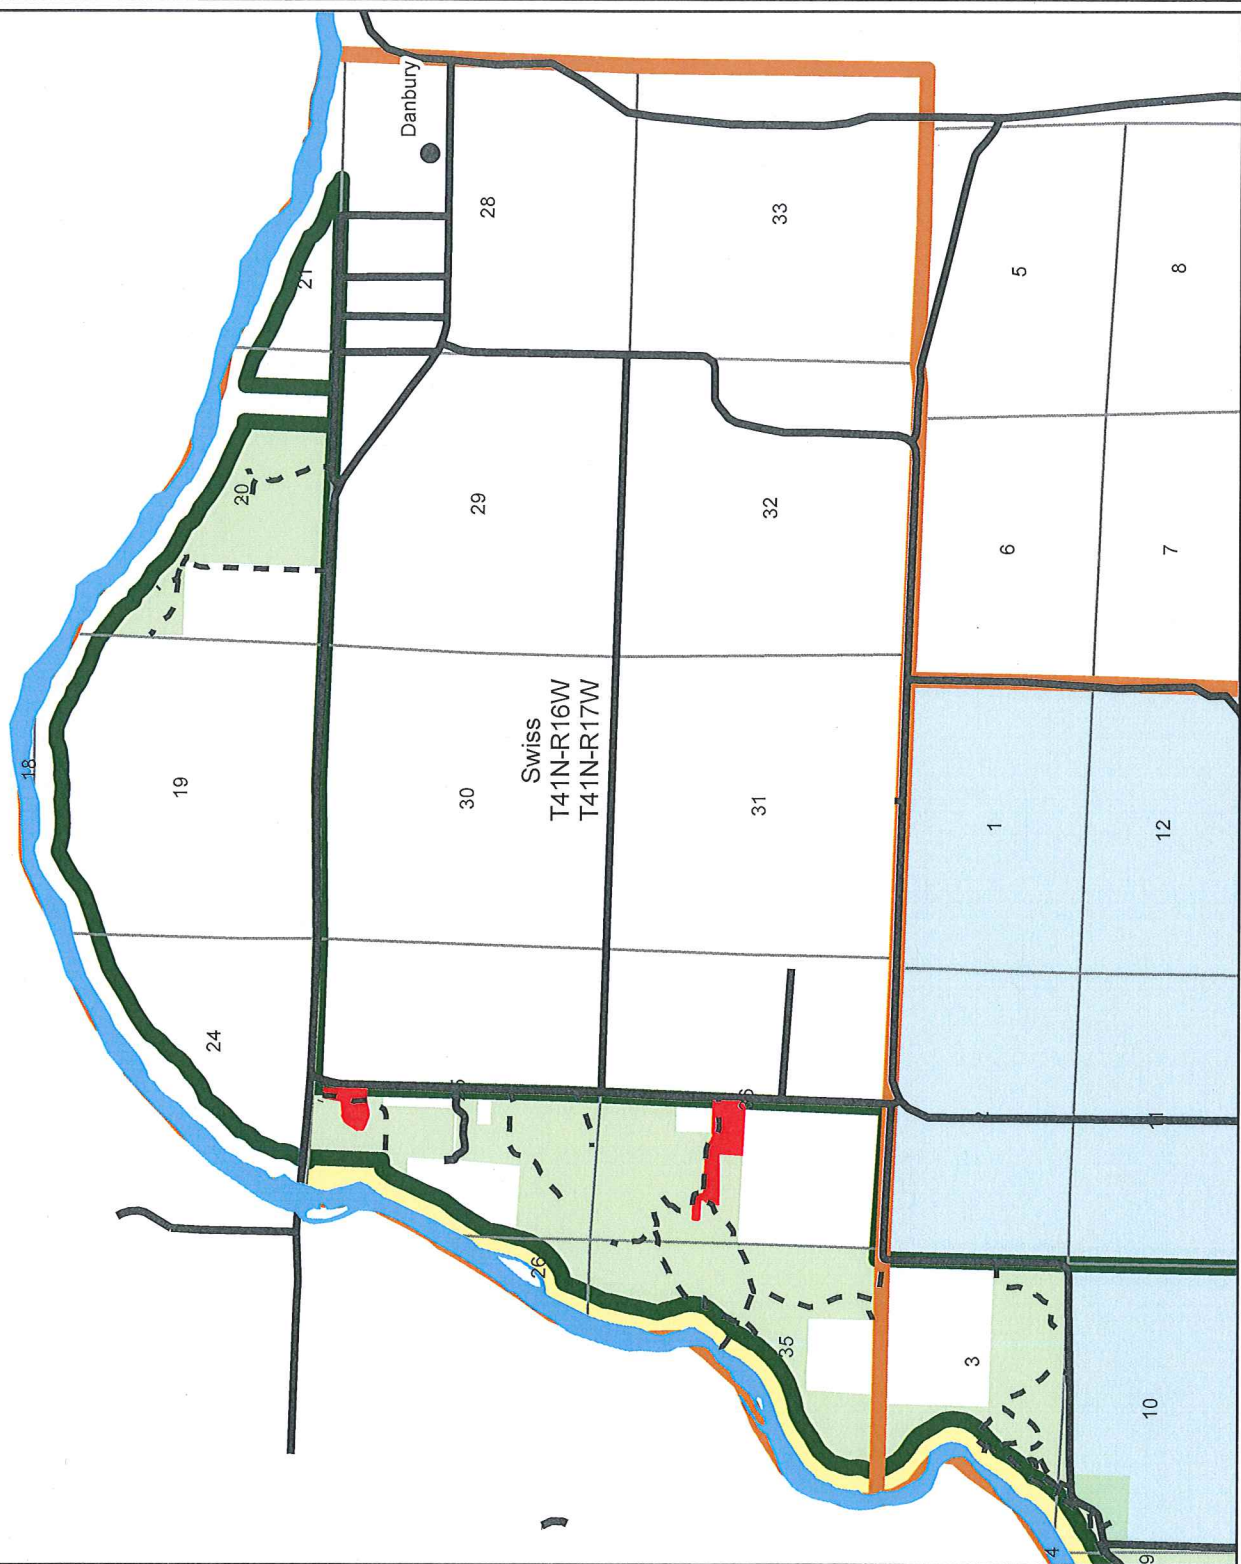

Governor Knowles State Forest FY19 Stand Exams

Legend

- Trails/Forest Roads
- Aspen
- Red Maple
- Northern Hardwoods
- White/Burr/Red Oak
- Oak
- Jack Pine
- Red Pine
- White Pine
- Swamp Hardwoods
- Roads
- GKSF Boundary
- GKSF
- County Forest
- Town Land
- Crex/Fish Lake WA
- NPS