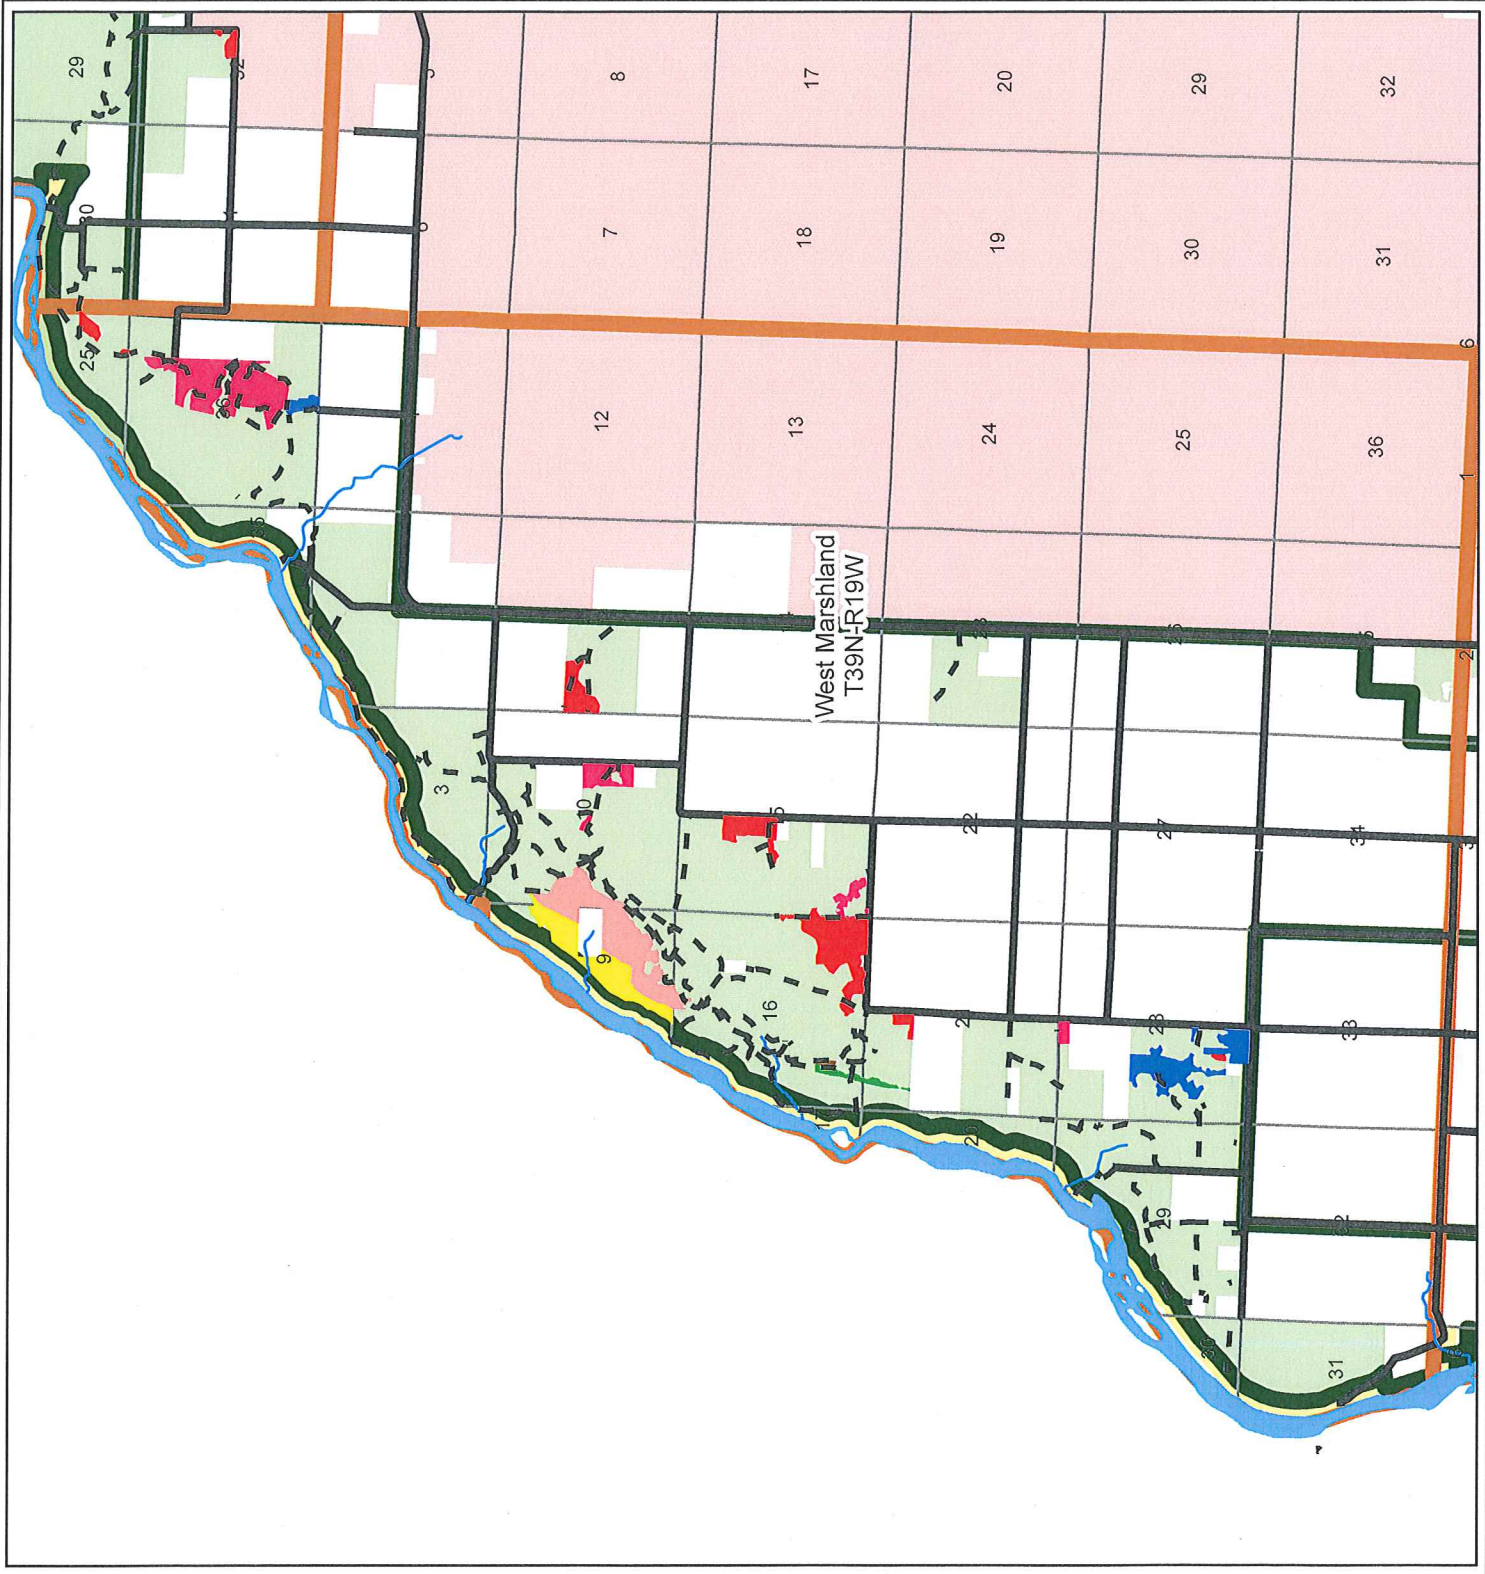

Governor Knowles State Forest FY19 Stand Exams

Legend

- --- Trails/Forest Roads
- Aspen
- Red Maple
- Northern Hardwoods
- White/Bur/Red Oak
- Oak
- Jack Pine
- Red Pine
- White Pine
- Swamp Hardwoods
- Roads
- GKSF Boundary
- GKSF
- County Forest
- Town Land
- Crex/Fish Lake WA
- NPS