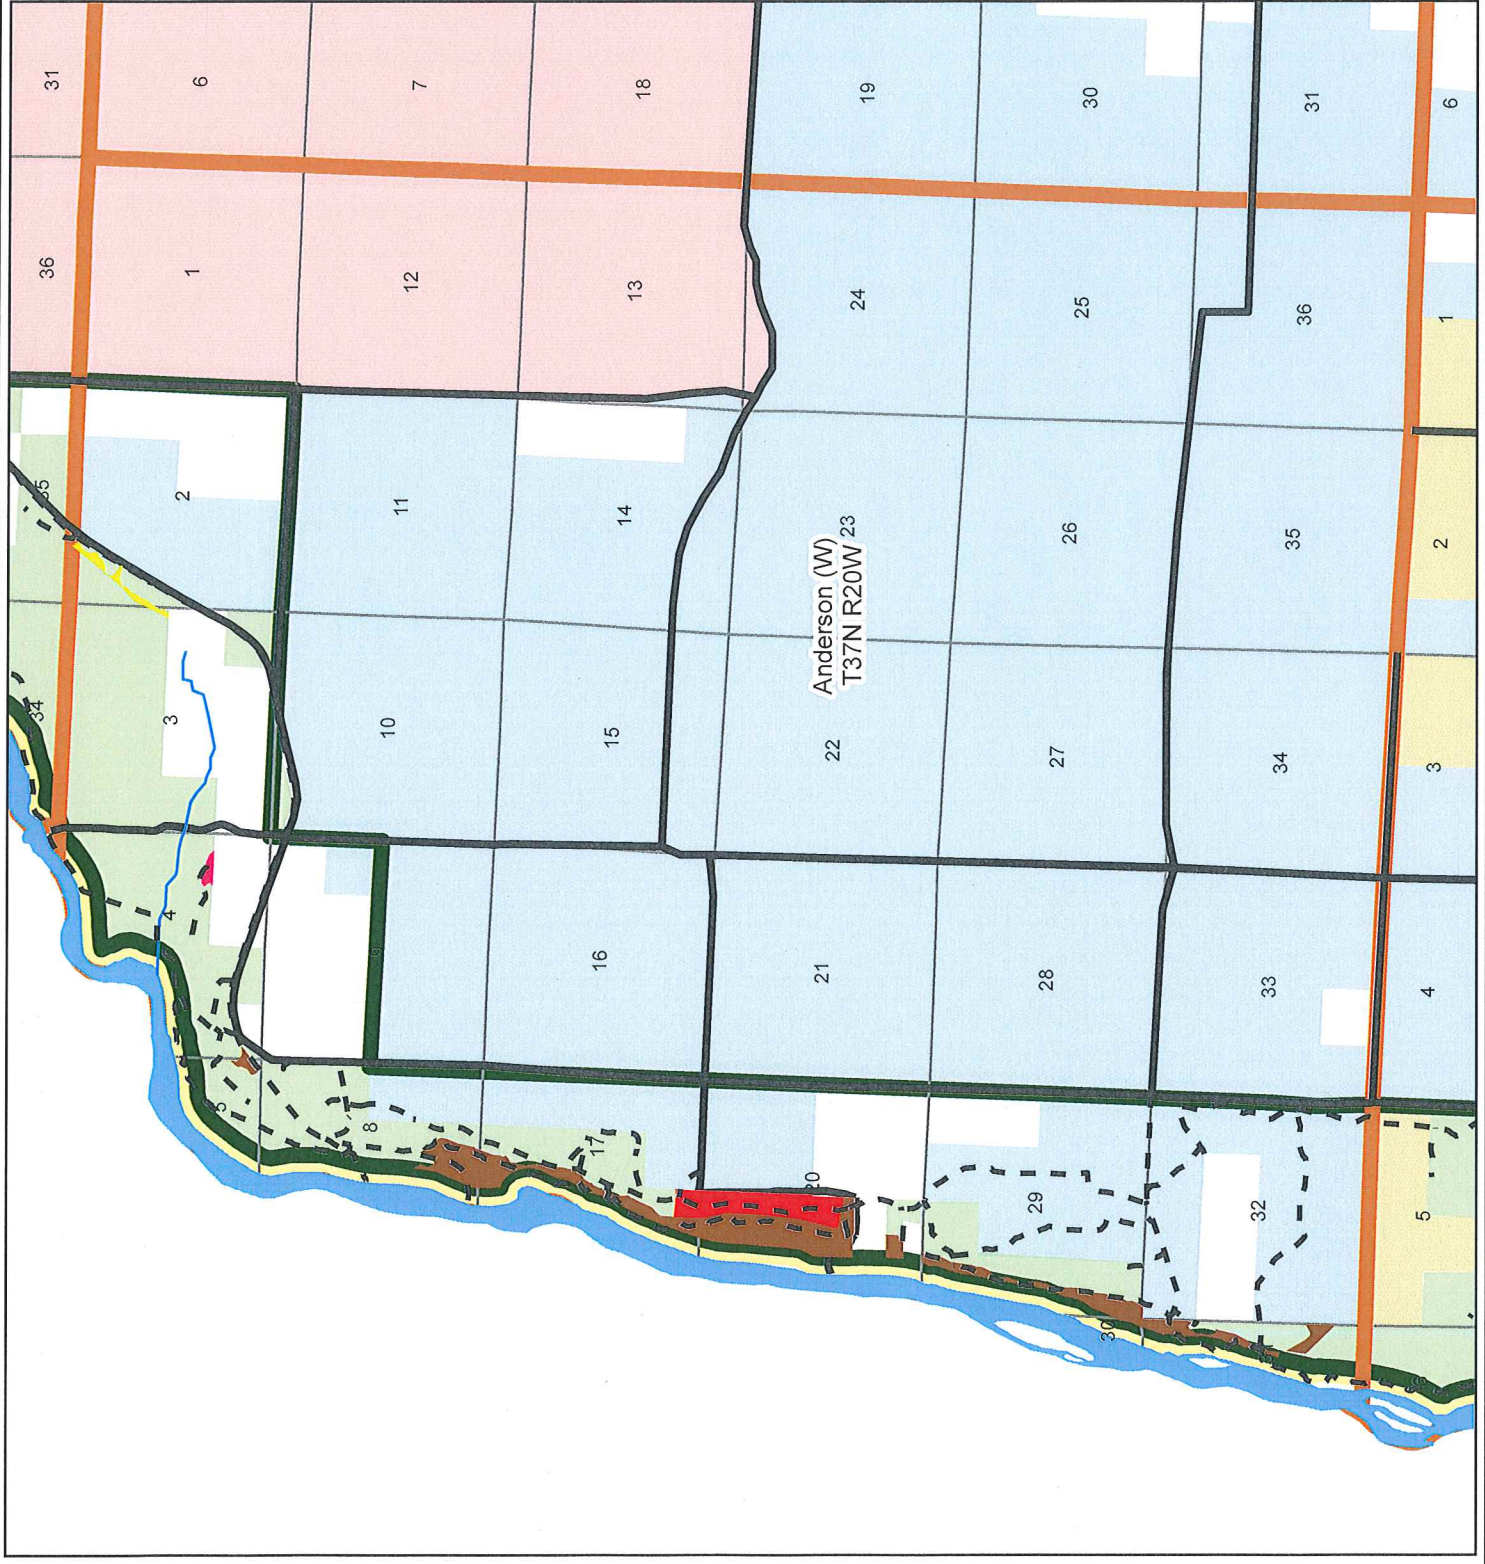

Governor Knowles State Forest FY19 Stand Exams

Legend

- Aspen
- Red Maple
- Northern Hardwoods
- White/Bur/Red Oak
- Oak
- Jack Pine
- Red Pine
- White Pine
- Swamp Hardwoods
- Trails/Forest Roads
- Roads
- GKSF Boundary
- GKSF
- County Forest
- Town Land
- Crex/Fish Lake WA
- NPS