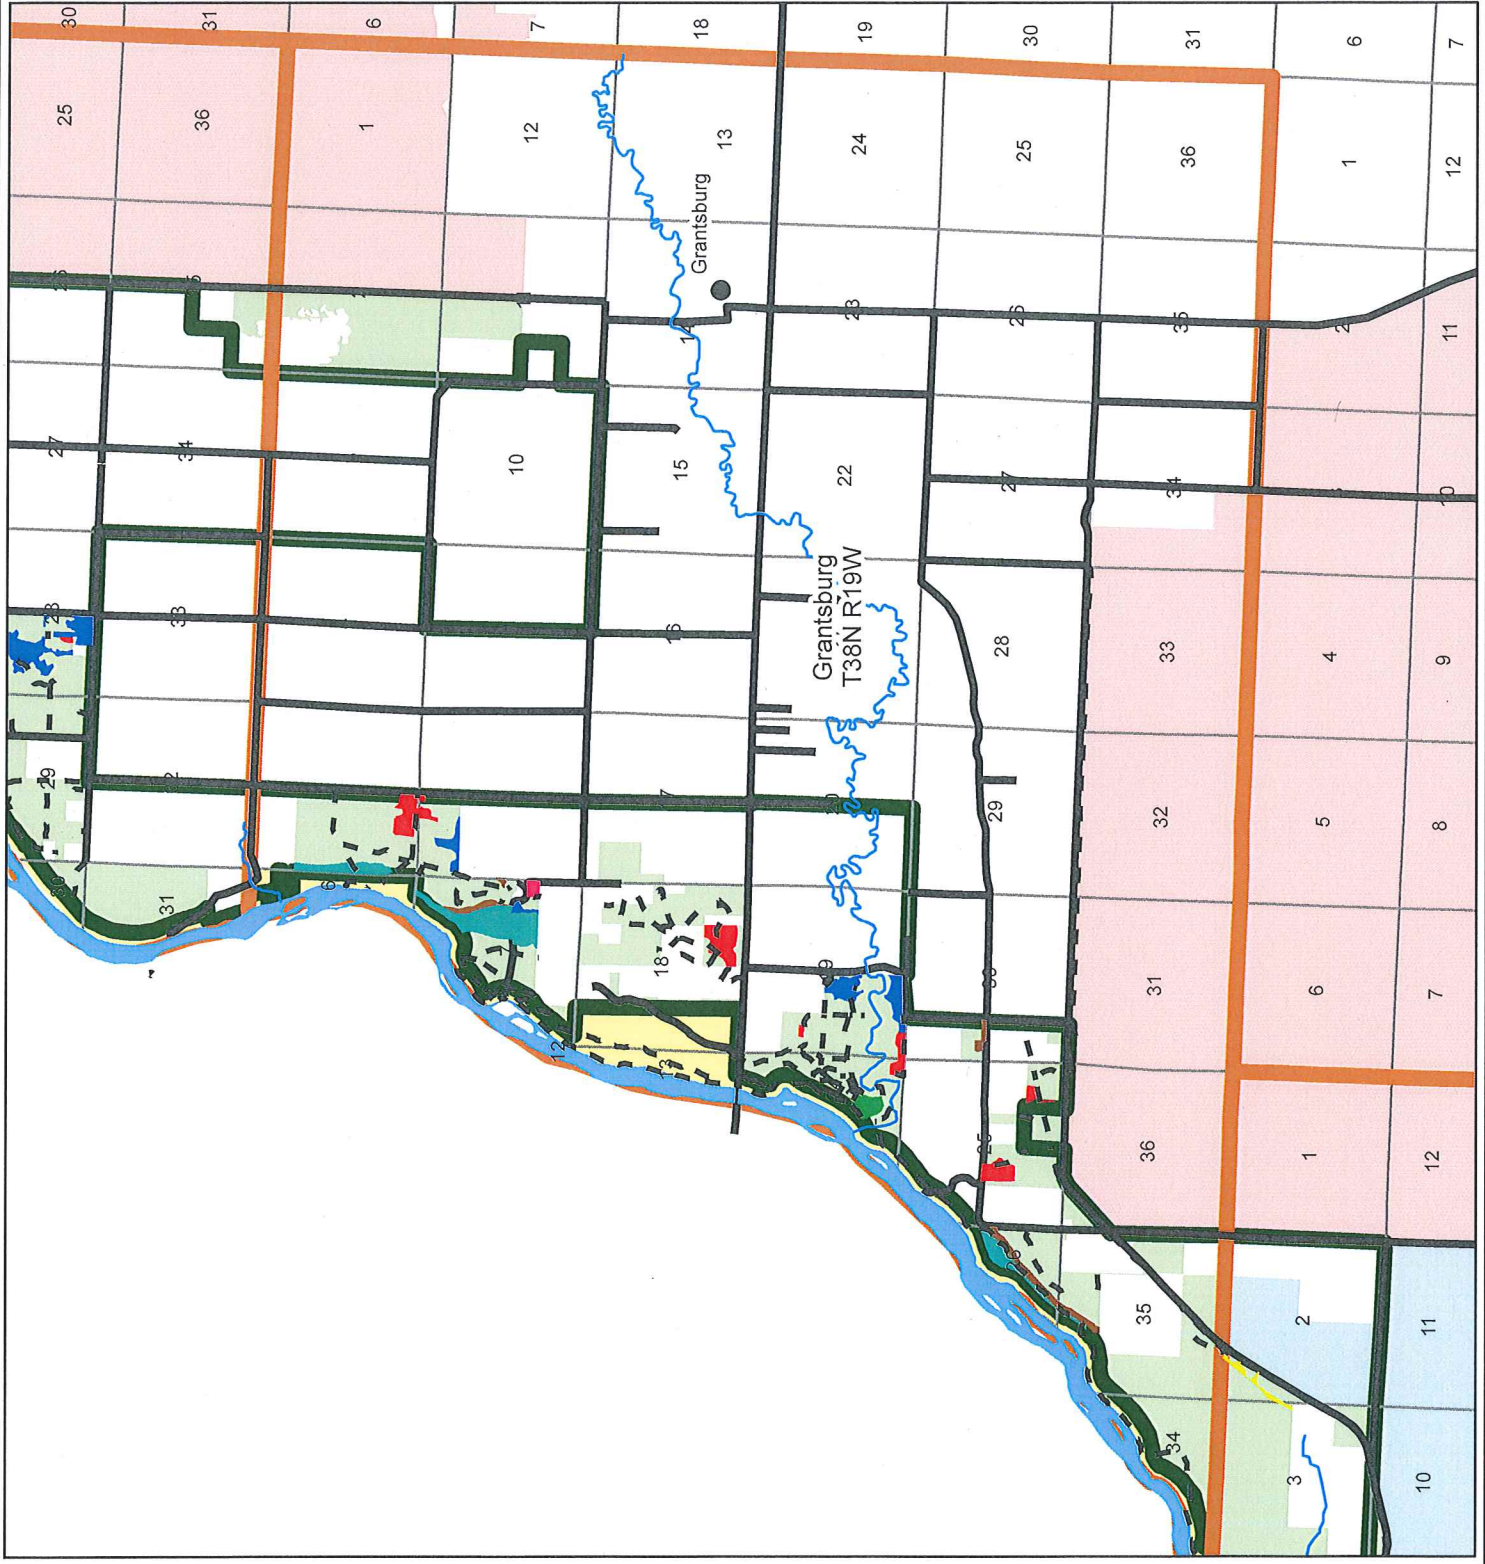

Governor Knowles State Forest FY19 Stand Exams

Legend

-  Trails/Forest Roads
-  Aspen
-  Red Maple
-  Northern Hardwoods
-  White/Bur/Red Oak
-  Oak
-  Jack Pine
-  Red Pine
-  White Pine
-  Swamp Hardwoods
-  Roads
-  GKSF Boundary
-  GKSF
-  County Forest
-  Town Land
-  Crex/Fish Lake WA
-  NPS

Miles

Governor Knowlles State Forest FY19 Stand Exams

Legend

-  Trails/Forest Roads
-  Aspen
-  Red Maple
-  Northern Hardwoods
-  White/Bur/Red Oak
-  Oak
-  Jack Pine
-  Red Pine
-  White Pine
-  Swamp Hardwoods
-  Roads
-  GKSF Boundary
-  GKSF
-  County Forest
-  Town Land
-  NPS

Miles

Governor Knowles State Forest FY19 Stand Exams

Legend

- Aspen
- Red Maple
- Northern Hardwoods
- White/Bur/Red Oak
- Oak
- Jack Pine
- Red Pine
- White Pine
- Swamp Hardwoods
- Trails/Forest Roads
- Roads
- GKSF Boundary
- GKSF
- County Forest
- Town Land
- Crex/Fish Lake WA
- NPS