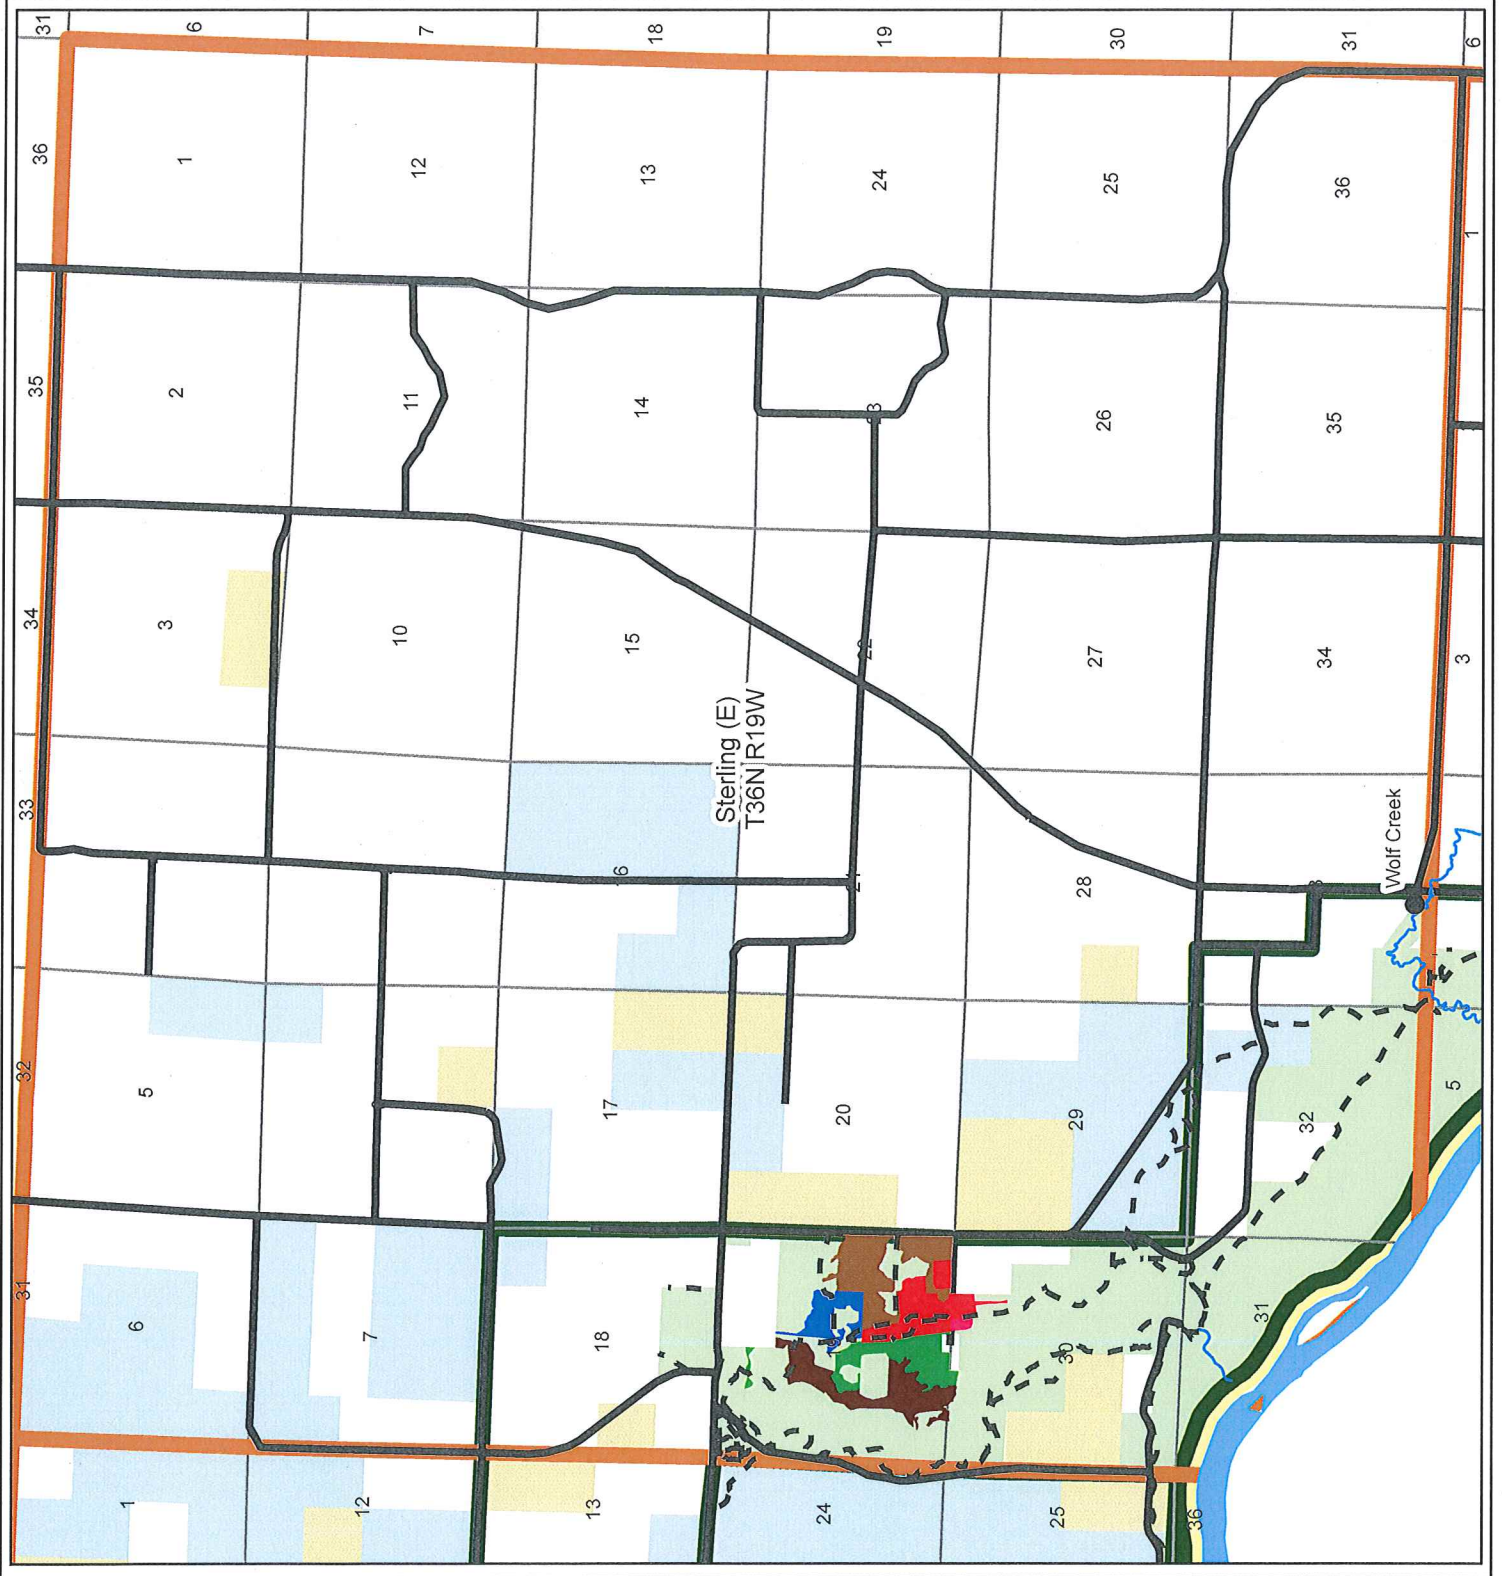

Governor Knowles State Forest FY19 Stand Exams

Legend

-  Trails/Forest Roads
-  Aspen
-  Red Maple
-  Northern Hardwoods
-  White/Bur/Red Oak
-  Oak
-  Jack Pine
-  Red Pine
-  White Pine
-  Swamp Hardwoods
-  Roads
-  GKSF Boundary
-  GKSF
-  County Forest
-  Town Land
-  Crex/Fish Lake WA
-  NPS

Miles

Governor Knowlles State Forest FY19 Stand Exams

Legend

-  Trails/Forest Roads
-  Aspen
-  Red Maple
-  Northern Hardwoods
-  White/Bur/Red Oak
-  Oak
-  Jack Pine
-  Red Pine
-  White Pine
-  Swamp Hardwoods
-  Roads
-  GKSF Boundary
-  GKSF
-  County Forest
-  Town Land
-  NPS

Miles

Governor Knowles State Forest FY19 Stand Exams

Legend

- Aspen
- Red Maple
- Northern Hardwoods
- White/Bur/Red Oak
- Oak
- Jack Pine
- Red Pine
- White Pine
- Swamp Hardwoods
- Trails/Forest Roads
- Roads
- GKSF Boundary
- GKSF
- County Forest
- Town Land
- Crex/Fish Lake WA
- NPS