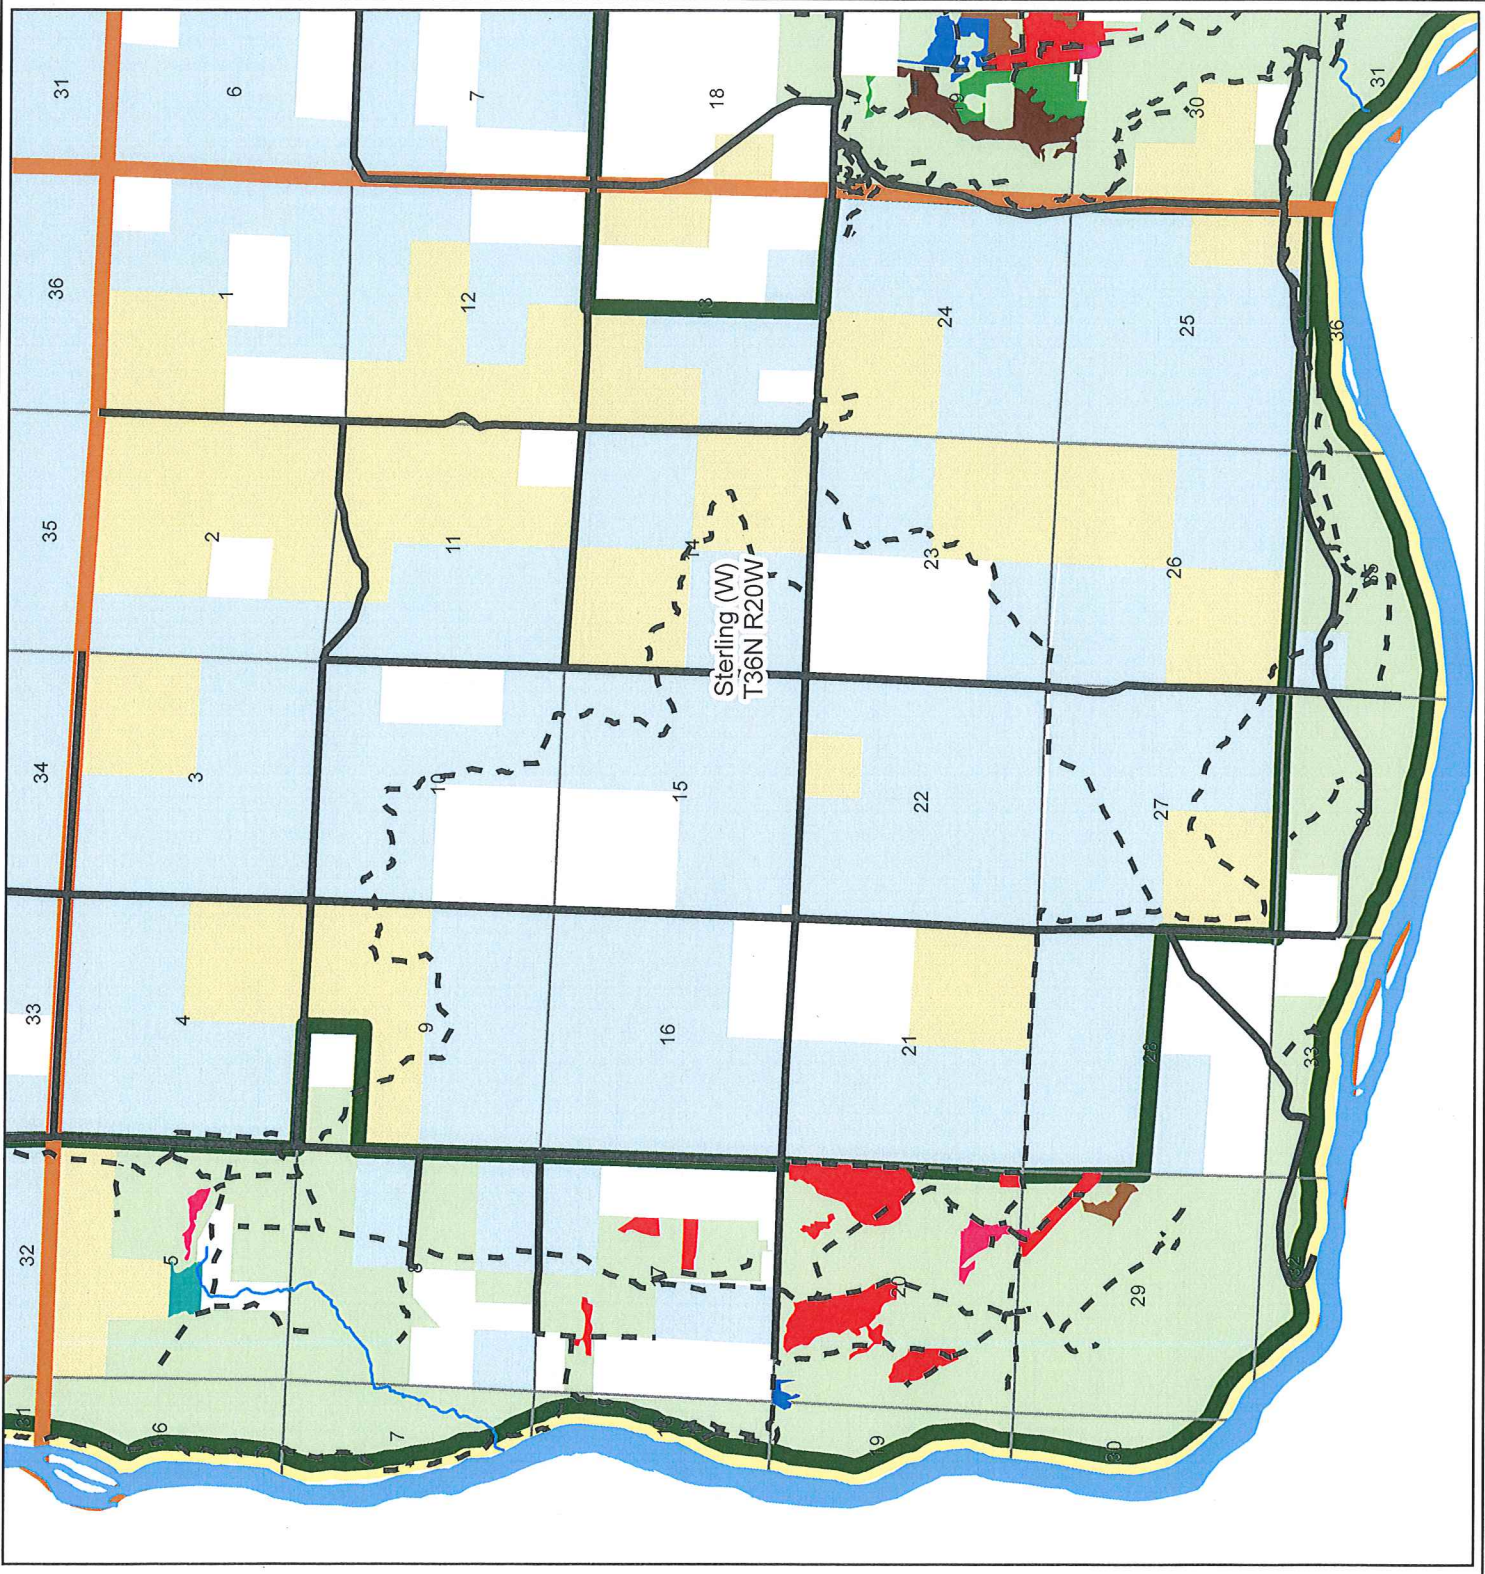

Governor Knowlles State Forest FY19 Stand Exams

Legend

- --- Trails/Forest Roads
- Aspen
- Red Maple
- Northern Hardwoods
- White/Bur/Red Oak
- Oak
- Jack Pine
- Red Pine
- White Pine
- Swamp Hardwoods
- Roads
- GKSF Boundary
- GKSF
- County Forest
- Town Land
- NPS