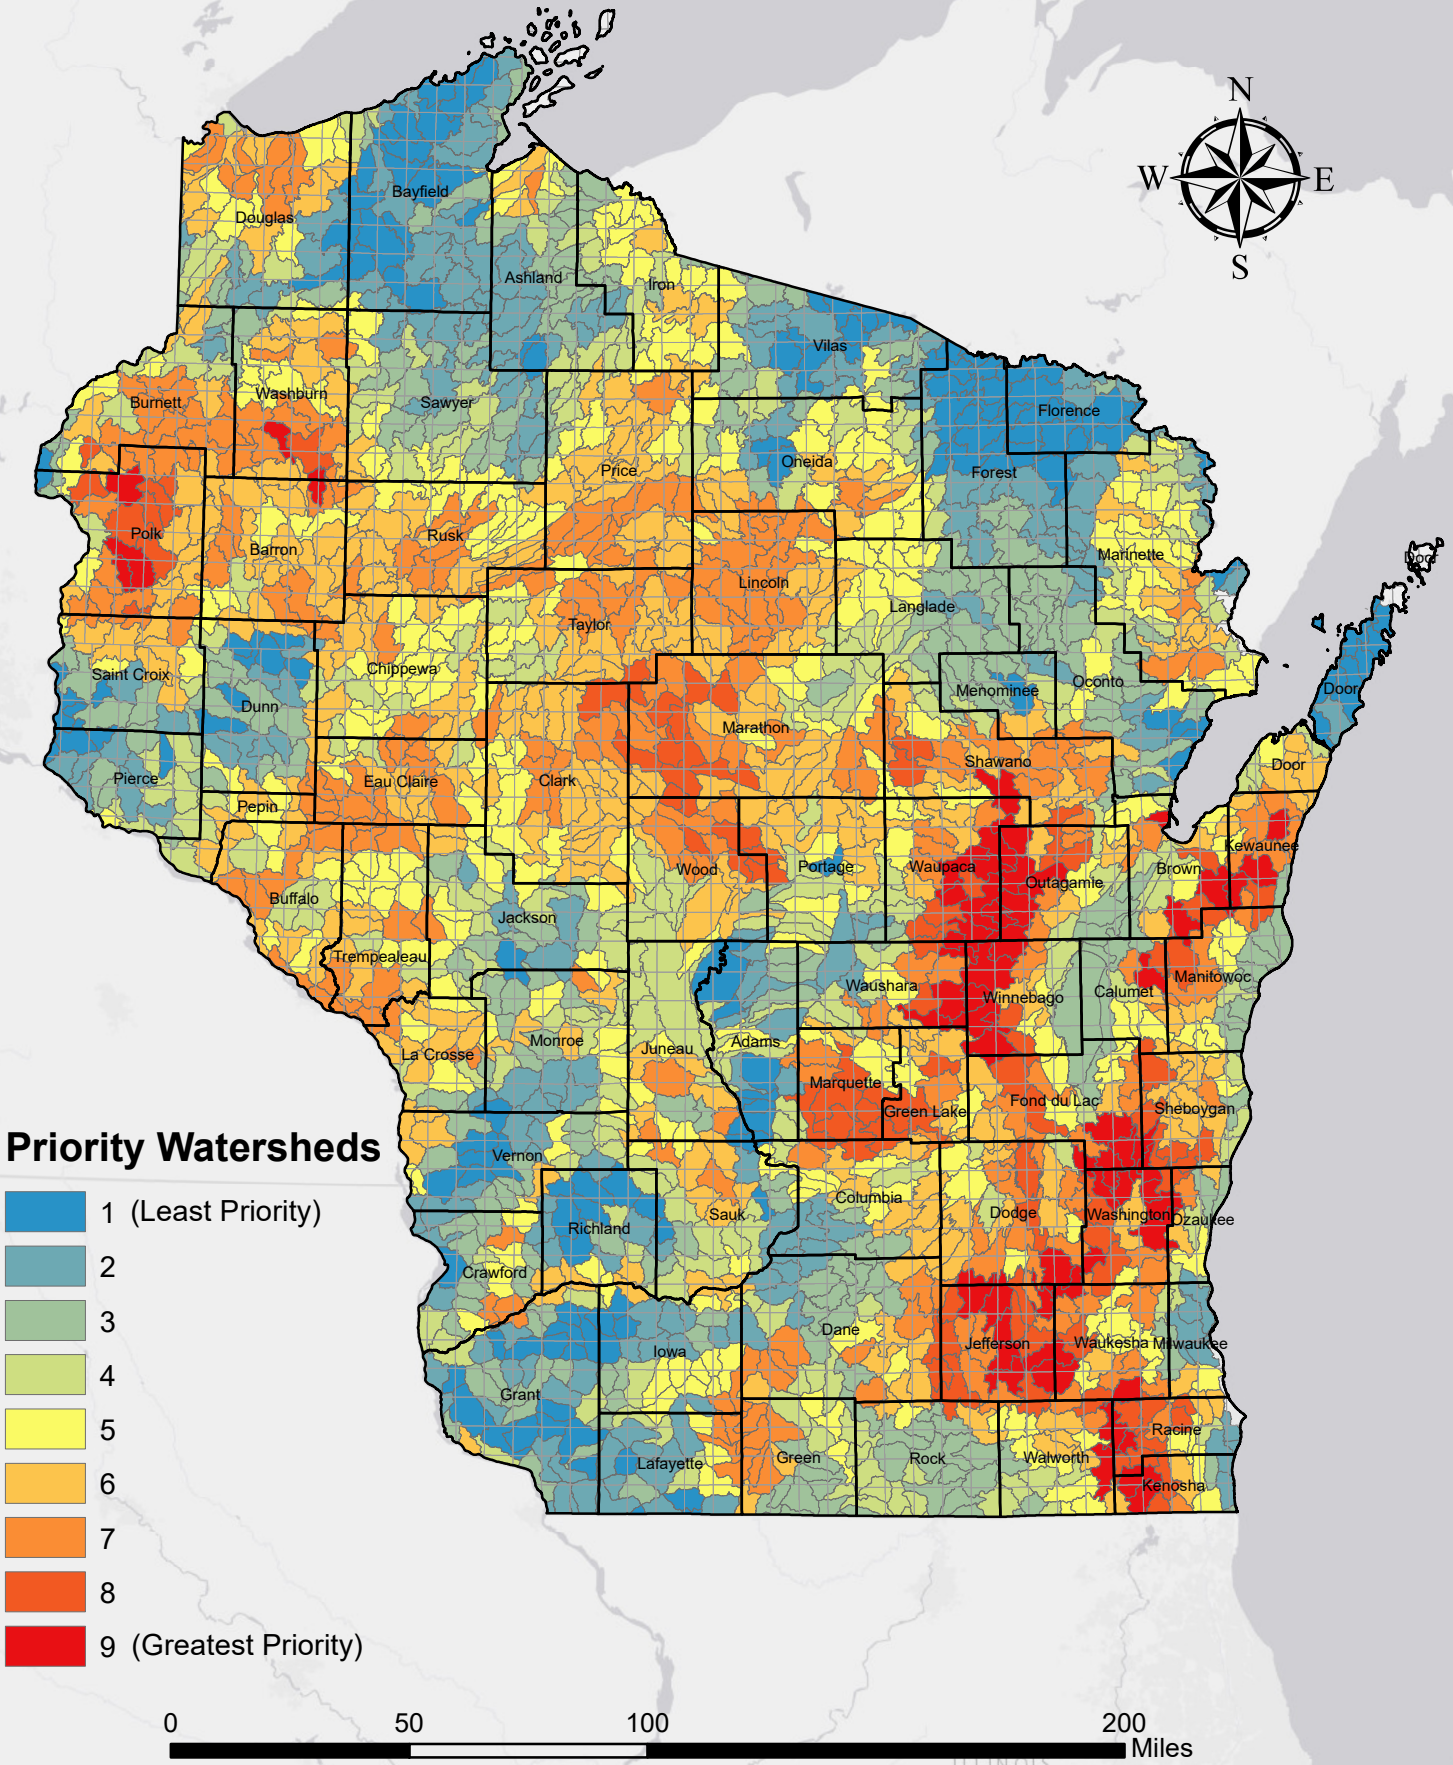

Wisconsin Priority Waterfowl Habitat Watersheds

Priority Watersheds

- 1 (Least Priority)
- 2
- 3
- 4
- 5
- 6
- 7
- 8
- 9 (Greatest Priority)

This map is from the Wisconsin Waterfowl Habitat Conservation Strategy (2020)

Esri, HERE, Garmin, (c) OpenStreetMap contributors, and the GIS user community