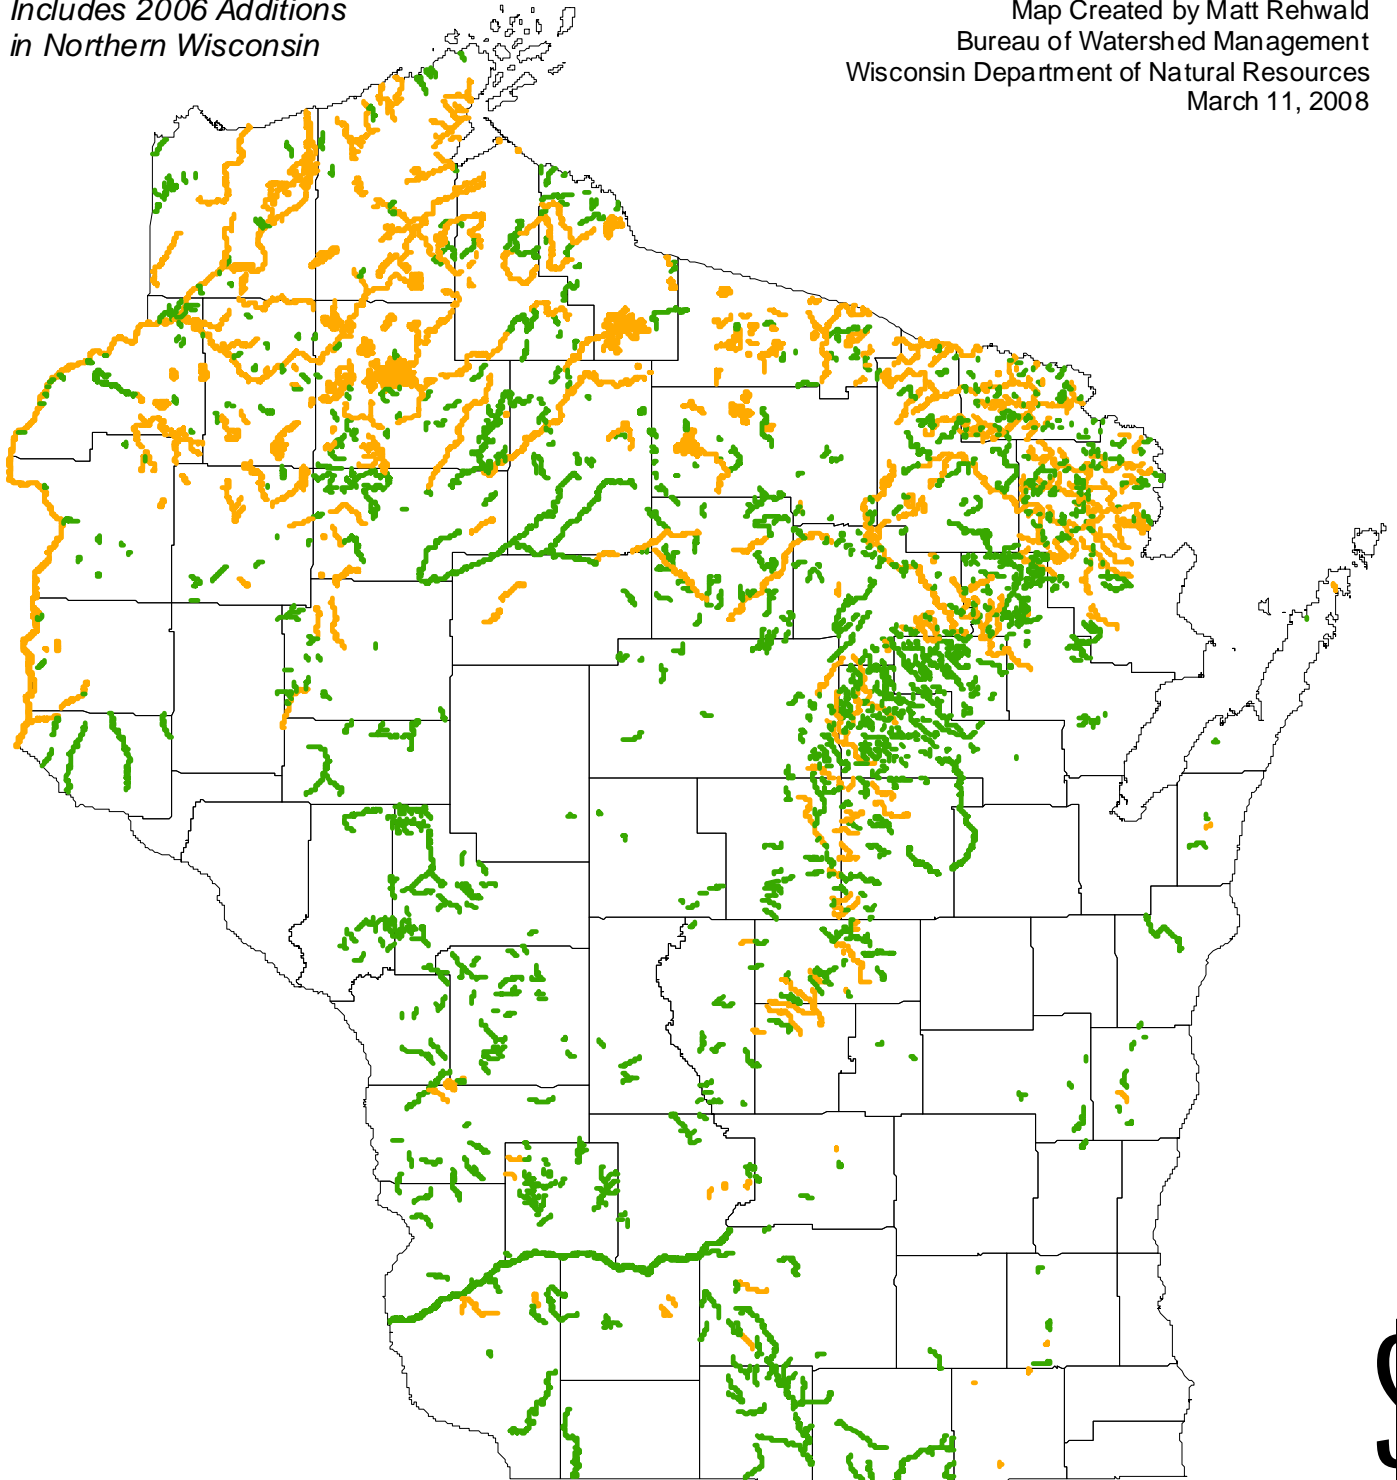

Resource Waters

- Exceptional
- Outstanding

*Includes 2006 Additions
in Northern Wisconsin*

Map Created by Matt Rehwald
Bureau of Watershed Management
Wisconsin Department of Natural Resources
March 11, 2008

0 30 60 120 Miles