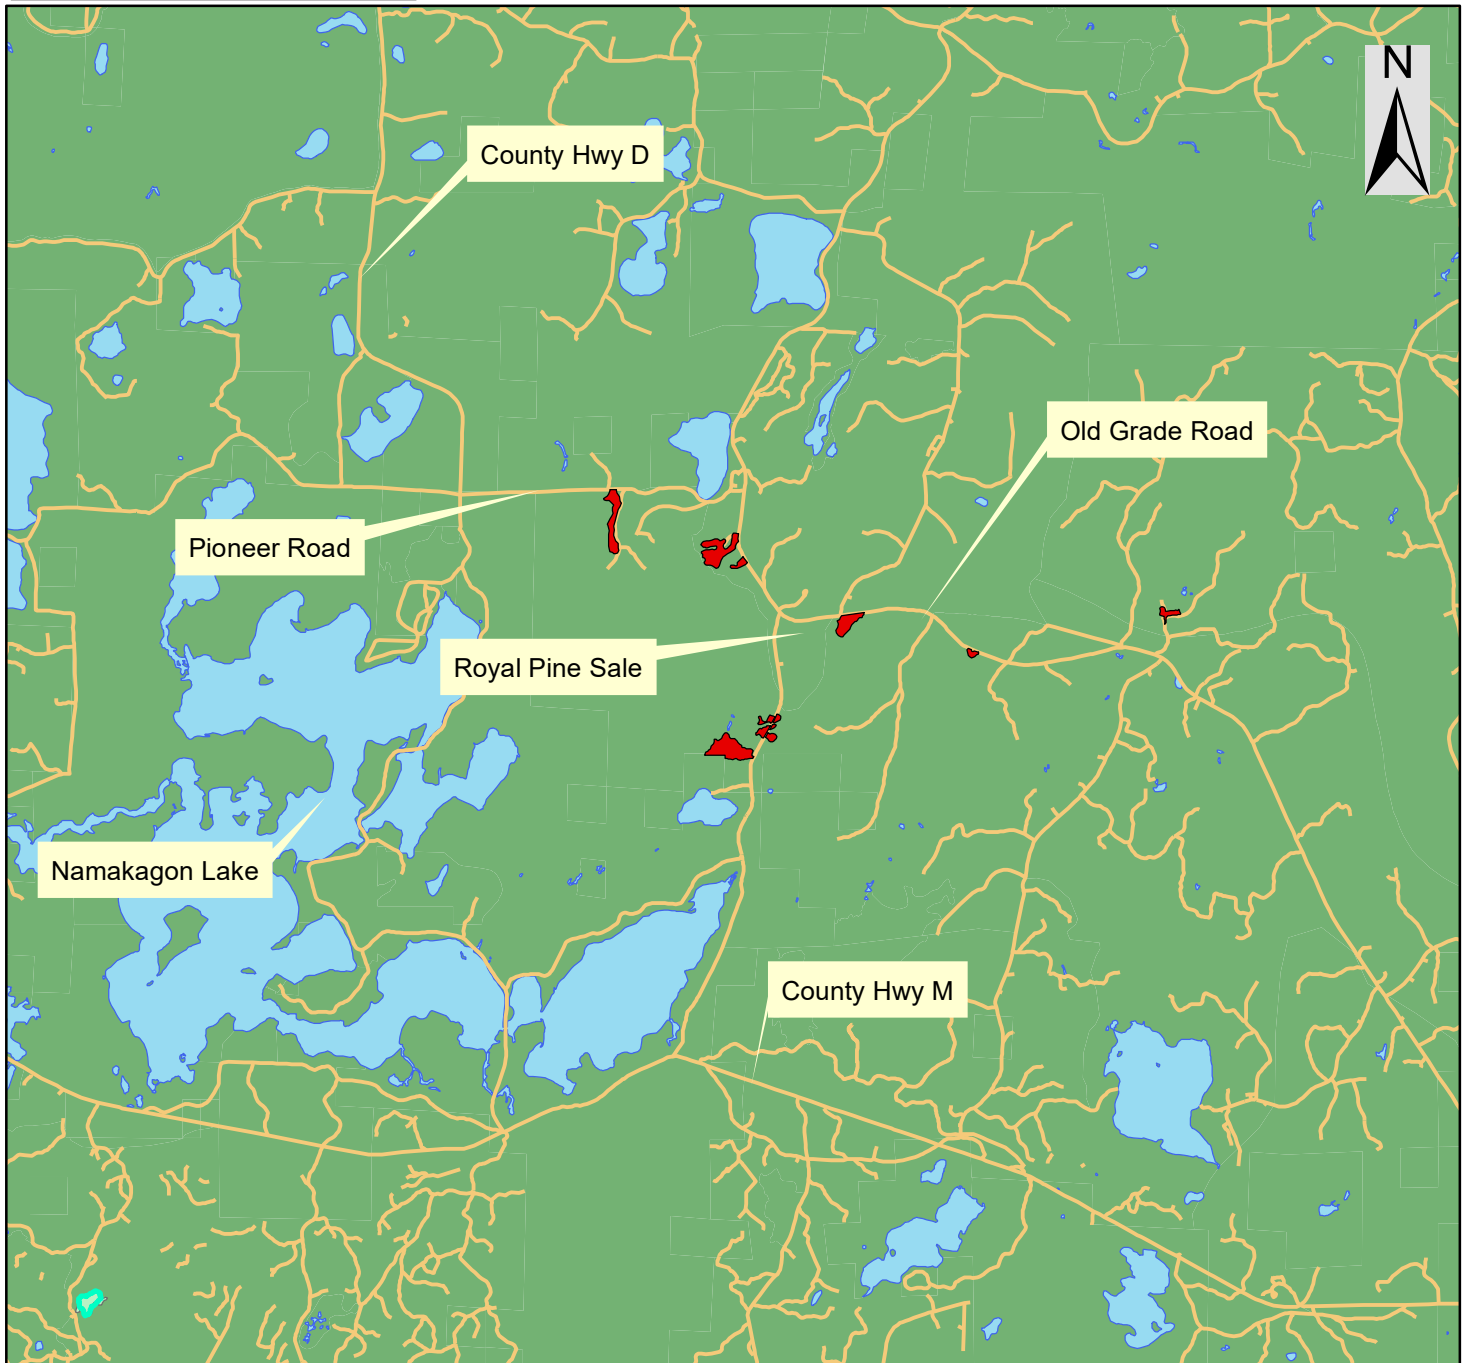

**Good Neighbor Authority**  
**Wisconsin Department of Natural Resources**  
**FY20 December Bid Opening - Sale Locator Map - Lynch Creek/Scout**

Great Divide Ranger District  
Chequamegon-Nicolet National Forest  
Sawyer County, WI

DNR Contact:  
David Todus: 715-577-1806

**Good Neighbor Authority**  
**Wisconsin Department of Natural Resources**  
**FY20 December Bid Opening - Sale Locator Map - Royal Pine**

Great Divide Ranger District  
Chequamegon-Nicolet National Forest  
Bayfield County, WI

DNR Contact:  
David Todus: 715-577-1806

**Good Neighbor Authority**  
**Wisconsin Department of Natural Resources**  
**FY20 December Bid Opening - Sale Locator Map - Blue Gill Trap**

Great Divide Ranger District  
Chequamegon-Nicolet National Forest  
Sawyer County, WI

DNR Contact:  
David Todus: 715-577-1806

**Good Neighbor Authority**  
**Wisconsin Department of Natural Resources**  
**FY20 December Bid Opening - Sale Locator Map - Penoque Pine**

Great Divide Ranger District  
Chequamegon-Nicolet National Forest  
Ashland County, WI