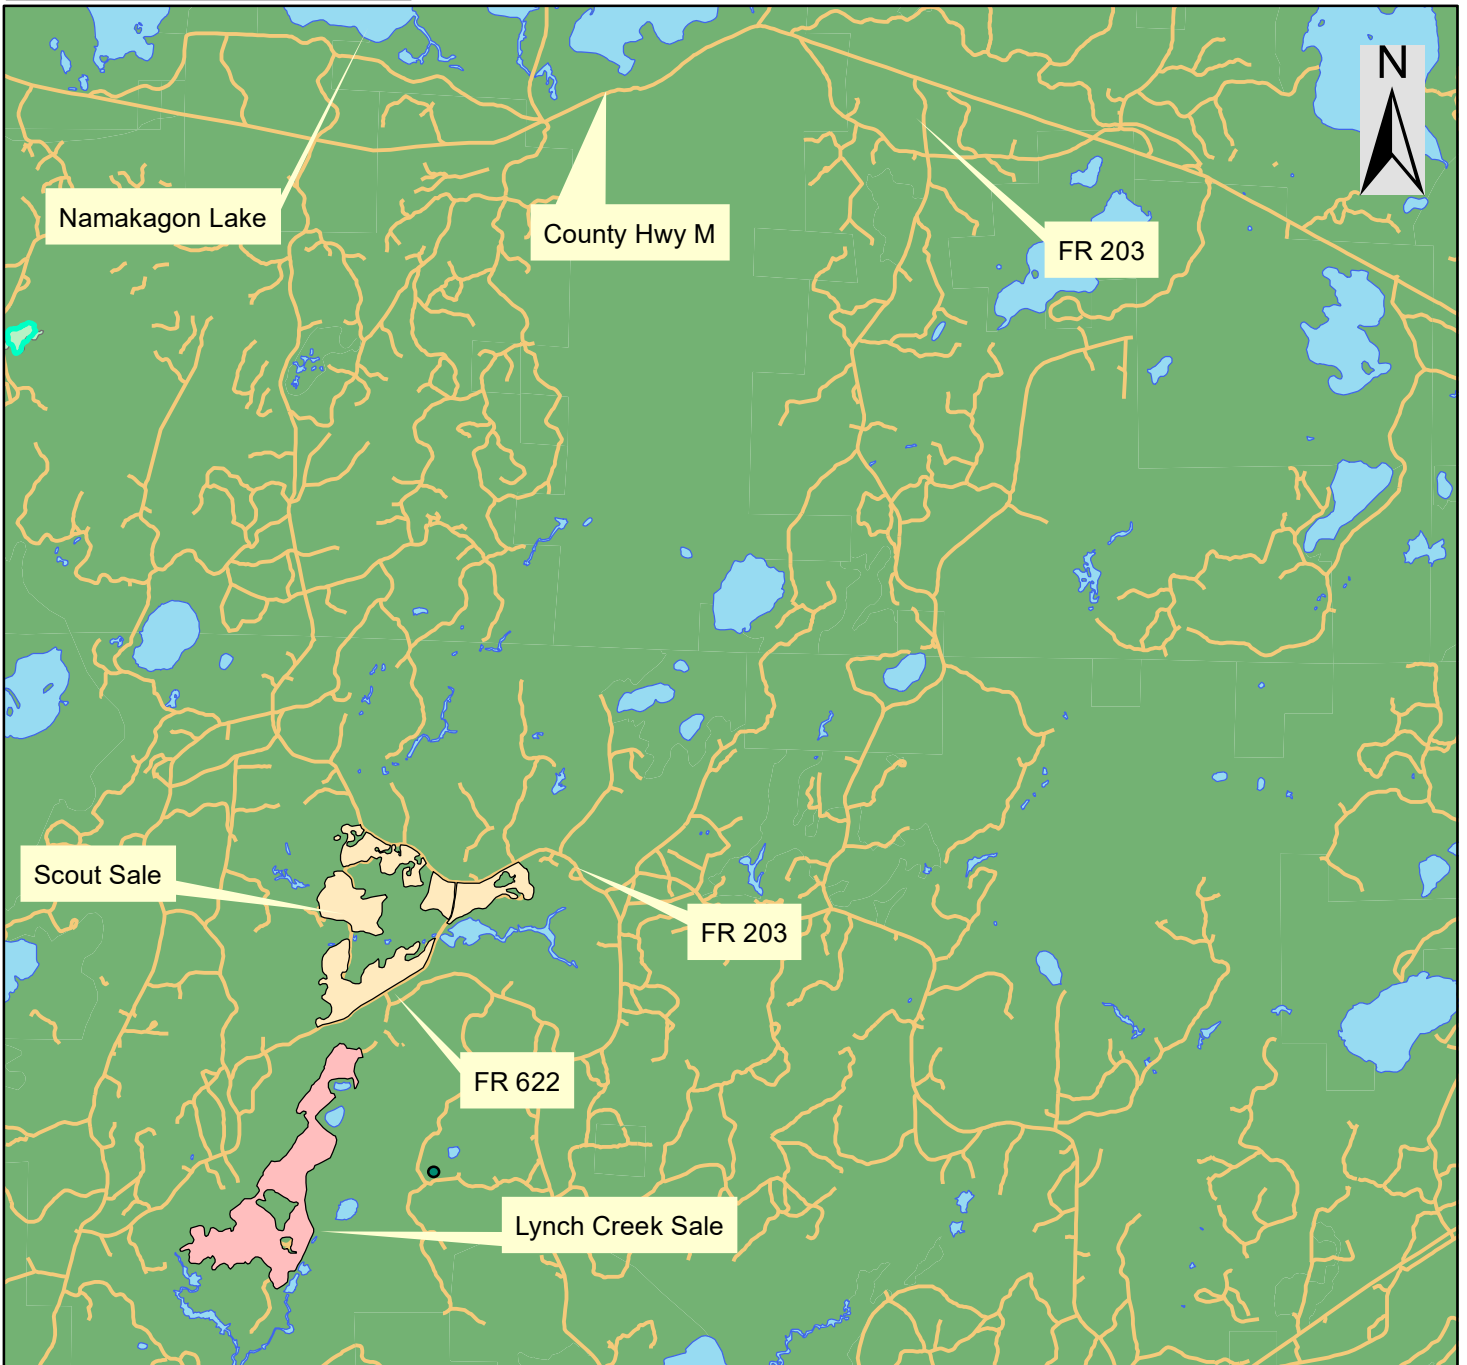

**Good Neighbor Authority**  
**Wisconsin Department of Natural Resources**  
**FY20 December Bid Opening - Sale Locator Map - Lynch Creek/Scout**

Great Divide Ranger District  
Chequamegon-Nicolet National Forest  
Sawyer County, WI

DNR Contact:  
David Todus: 715-577-1806

**Good Neighbor Authority**  
**Wisconsin Department of Natural Resources**  
**FY20 December Bid Opening - Sale Locator Map - Royal Pine**

Great Divide Ranger District  
Chequamegon-Nicolet National Forest  
Bayfield County, WI

DNR Contact:  
David Todus: 715-577-1806

**Good Neighbor Authority**  
**Wisconsin Department of Natural Resources**  
**FY20 December Bid Opening - Sale Locator Map - Blue Gill Trap**

Great Divide Ranger District  
Chequamegon-Nicolet National Forest  
Sawyer County, WI

DNR Contact:  
David Todus: 715-577-1806

**Good Neighbor Authority**  
**Wisconsin Department of Natural Resources**  
**FY20 December Bid Opening - Sale Locator Map - Penoque Pine**

Great Divide Ranger District  
Chequamegon-Nicolet National Forest  
Ashland County, WI