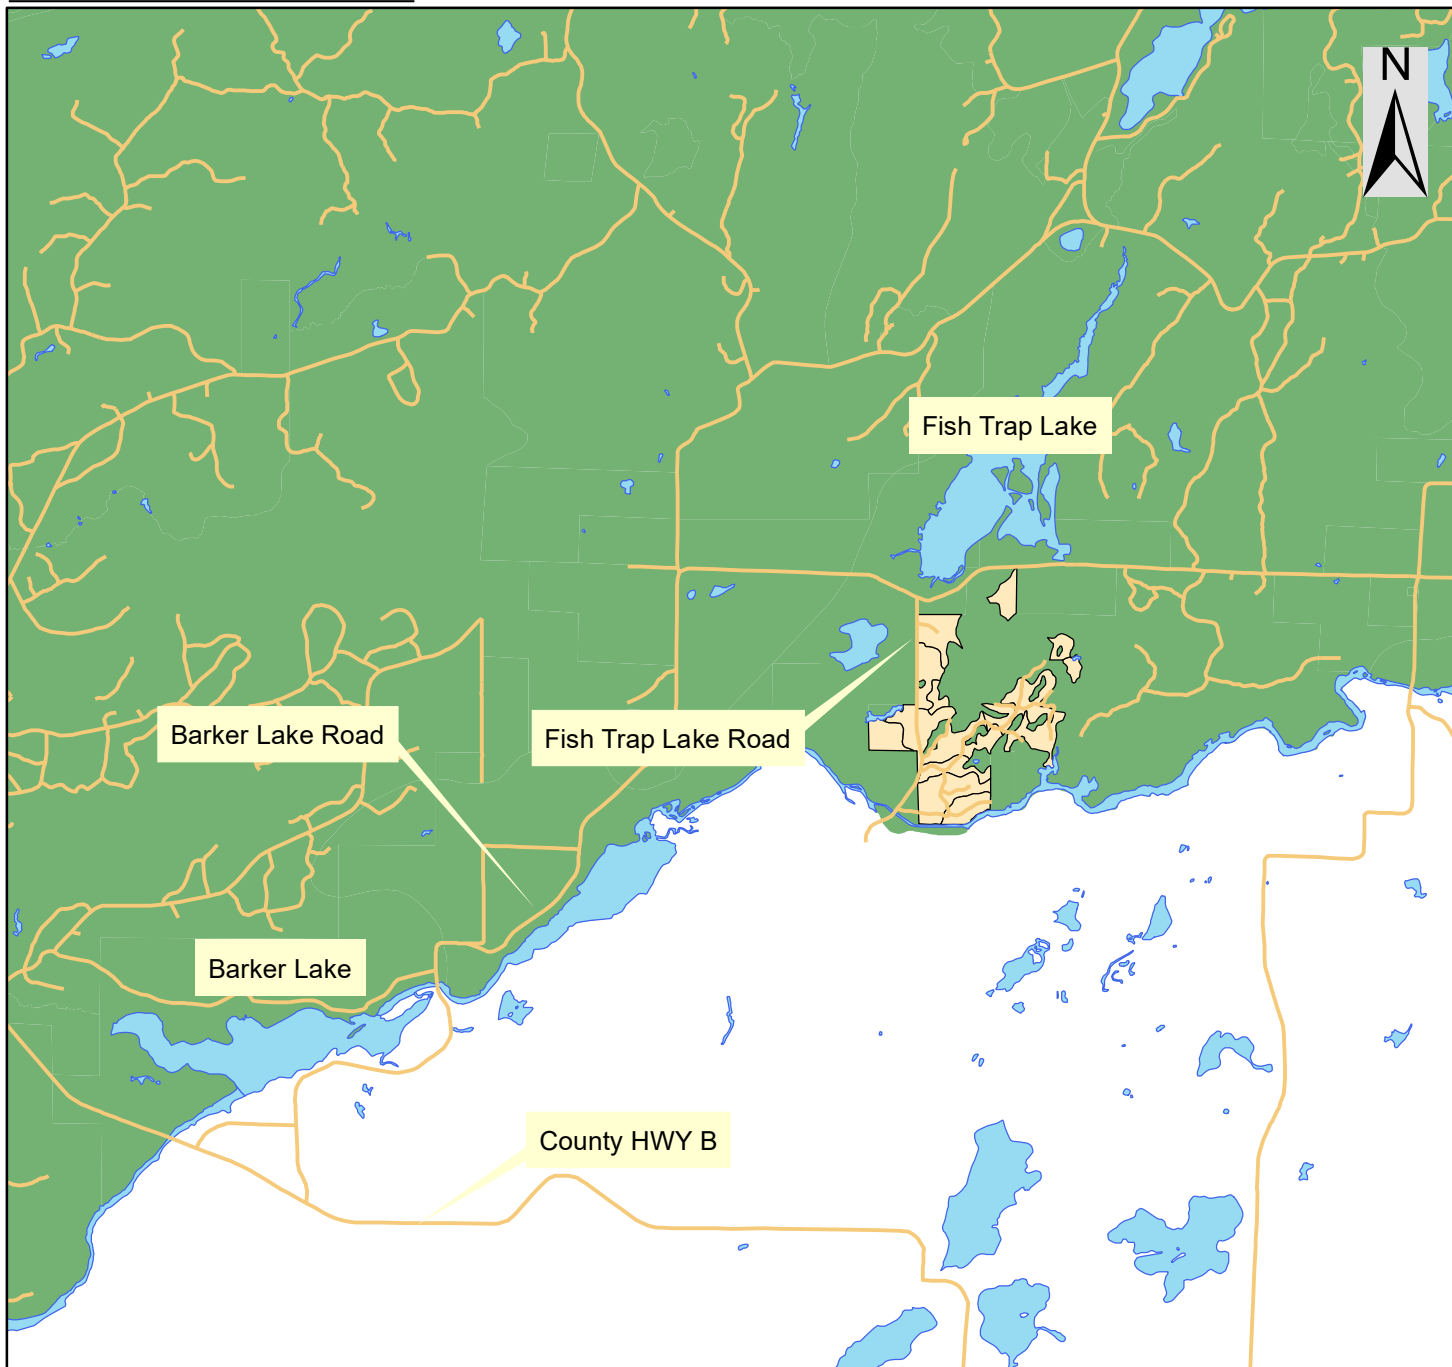

**Good Neighbor Authority**  
**Wisconsin Department of Natural Resources**  
**FY20 December Bid Opening - Sale Locator Map - Lynch Creek/Scout**

Great Divide Ranger District  
Chequamegon-Nicolet National Forest  
Sawyer County, WI

DNR Contact:  
David Todus: 715-577-1806

**Good Neighbor Authority**  
**Wisconsin Department of Natural Resources**  
**FY20 December Bid Opening - Sale Locator Map - Royal Pine**

Great Divide Ranger District  
Chequamegon-Nicolet National Forest  
Bayfield County, WI

DNR Contact:  
David Todus: 715-577-1806

**Good Neighbor Authority**  
**Wisconsin Department of Natural Resources**  
**FY20 December Bid Opening - Sale Locator Map - Blue Gill Trap**

Great Divide Ranger District  
Chequamegon-Nicolet National Forest  
Sawyer County, WI

DNR Contact:  
David Todus: 715-577-1806

**Good Neighbor Authority**  
**Wisconsin Department of Natural Resources**  
**FY20 December Bid Opening - Sale Locator Map - Penoque Pine**

Great Divide Ranger District  
Chequamegon-Nicolet National Forest  
Ashland County, WI