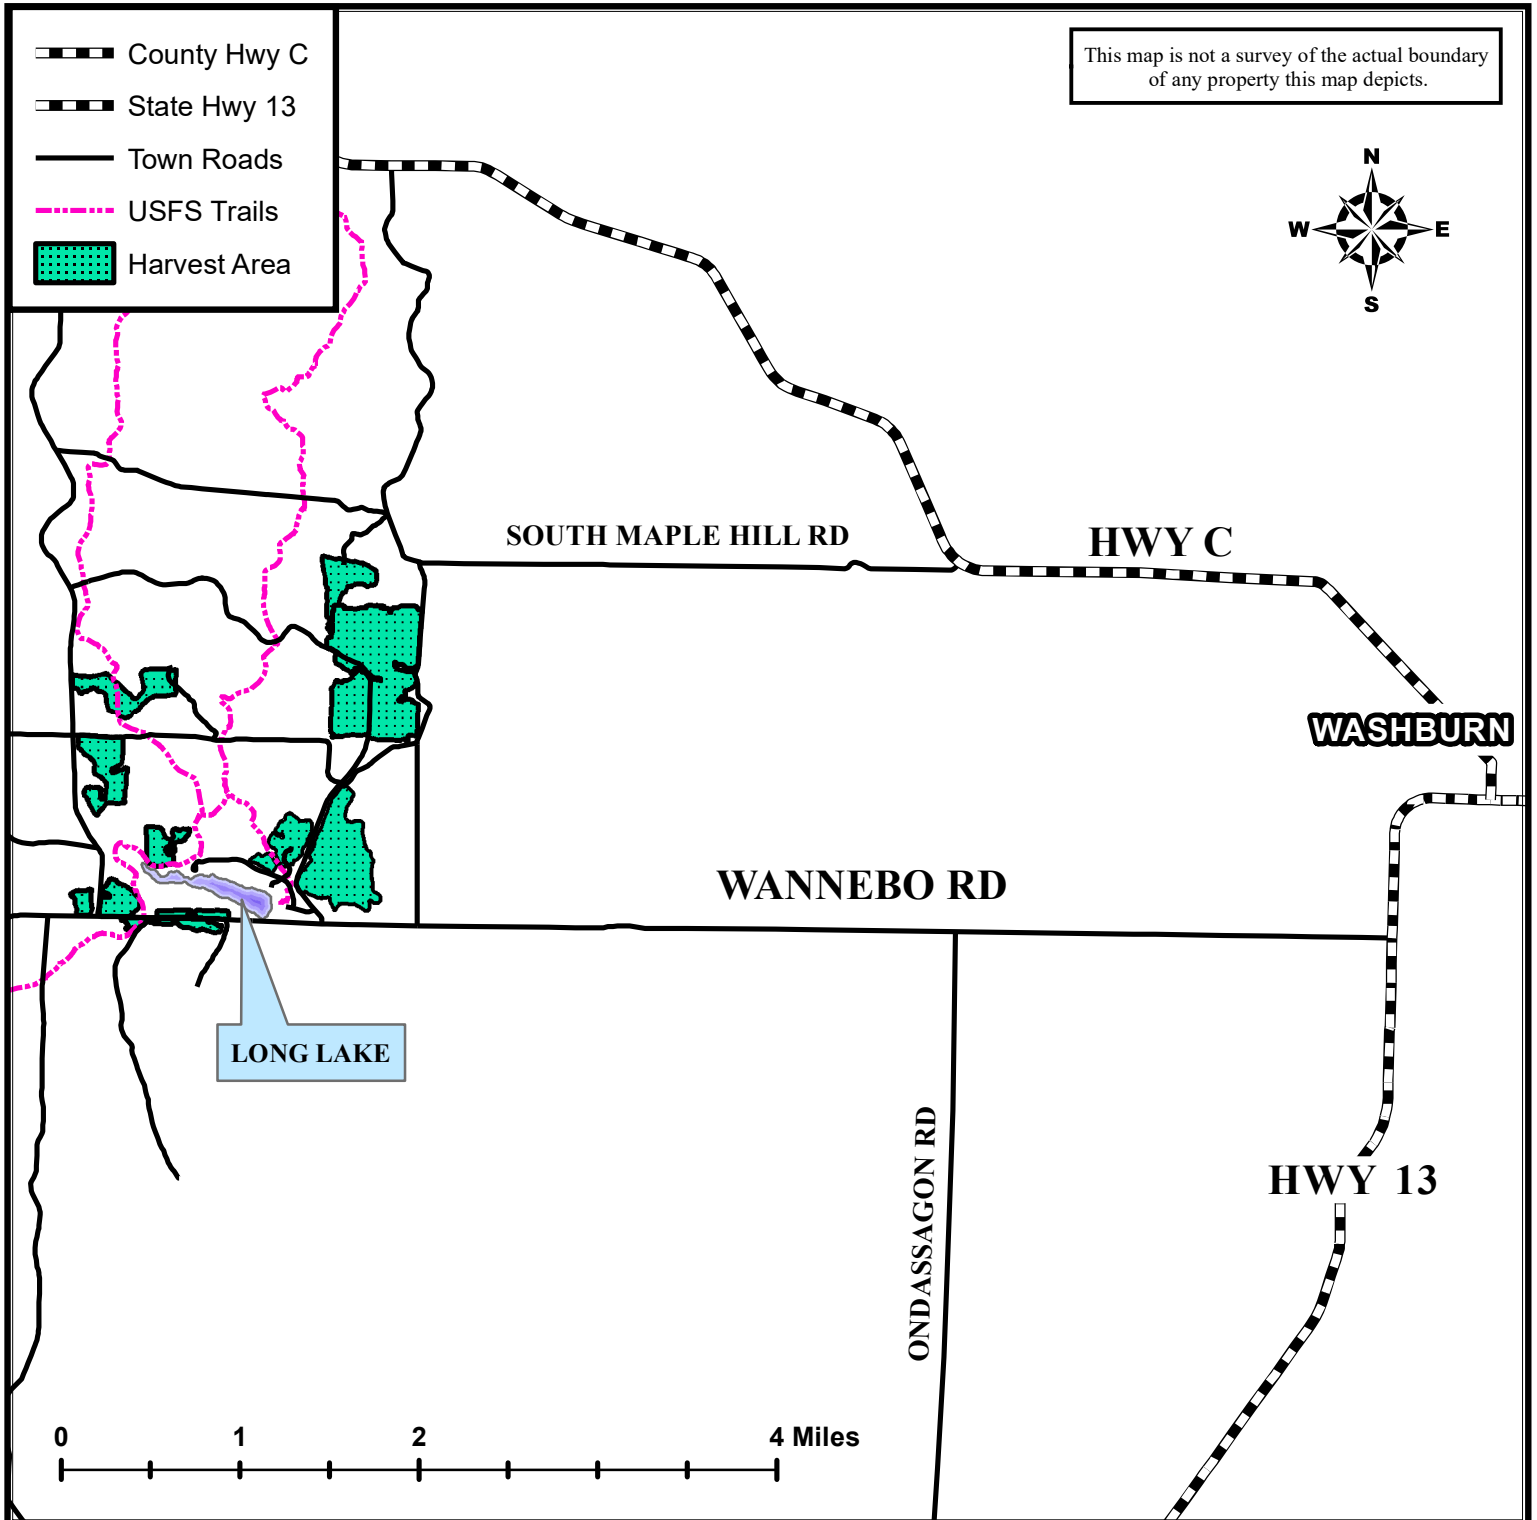

Good Neighbor Authority
Wisconsin Department of Natural Resources
Washburn Ranger District
Chequamegon-Nicolet National Forest
Bayfield County, WI

Long Lake

Tract # 8001-01-21
Acres: 557
Number of Zones: 4
Township/Range/Section:
T49N R5&6W S30,31,36
T48N R5&6W S1,6,12

DNR Contact & Lead Forester: Larin Krautkramer - (715) 781-5149

Locator Map