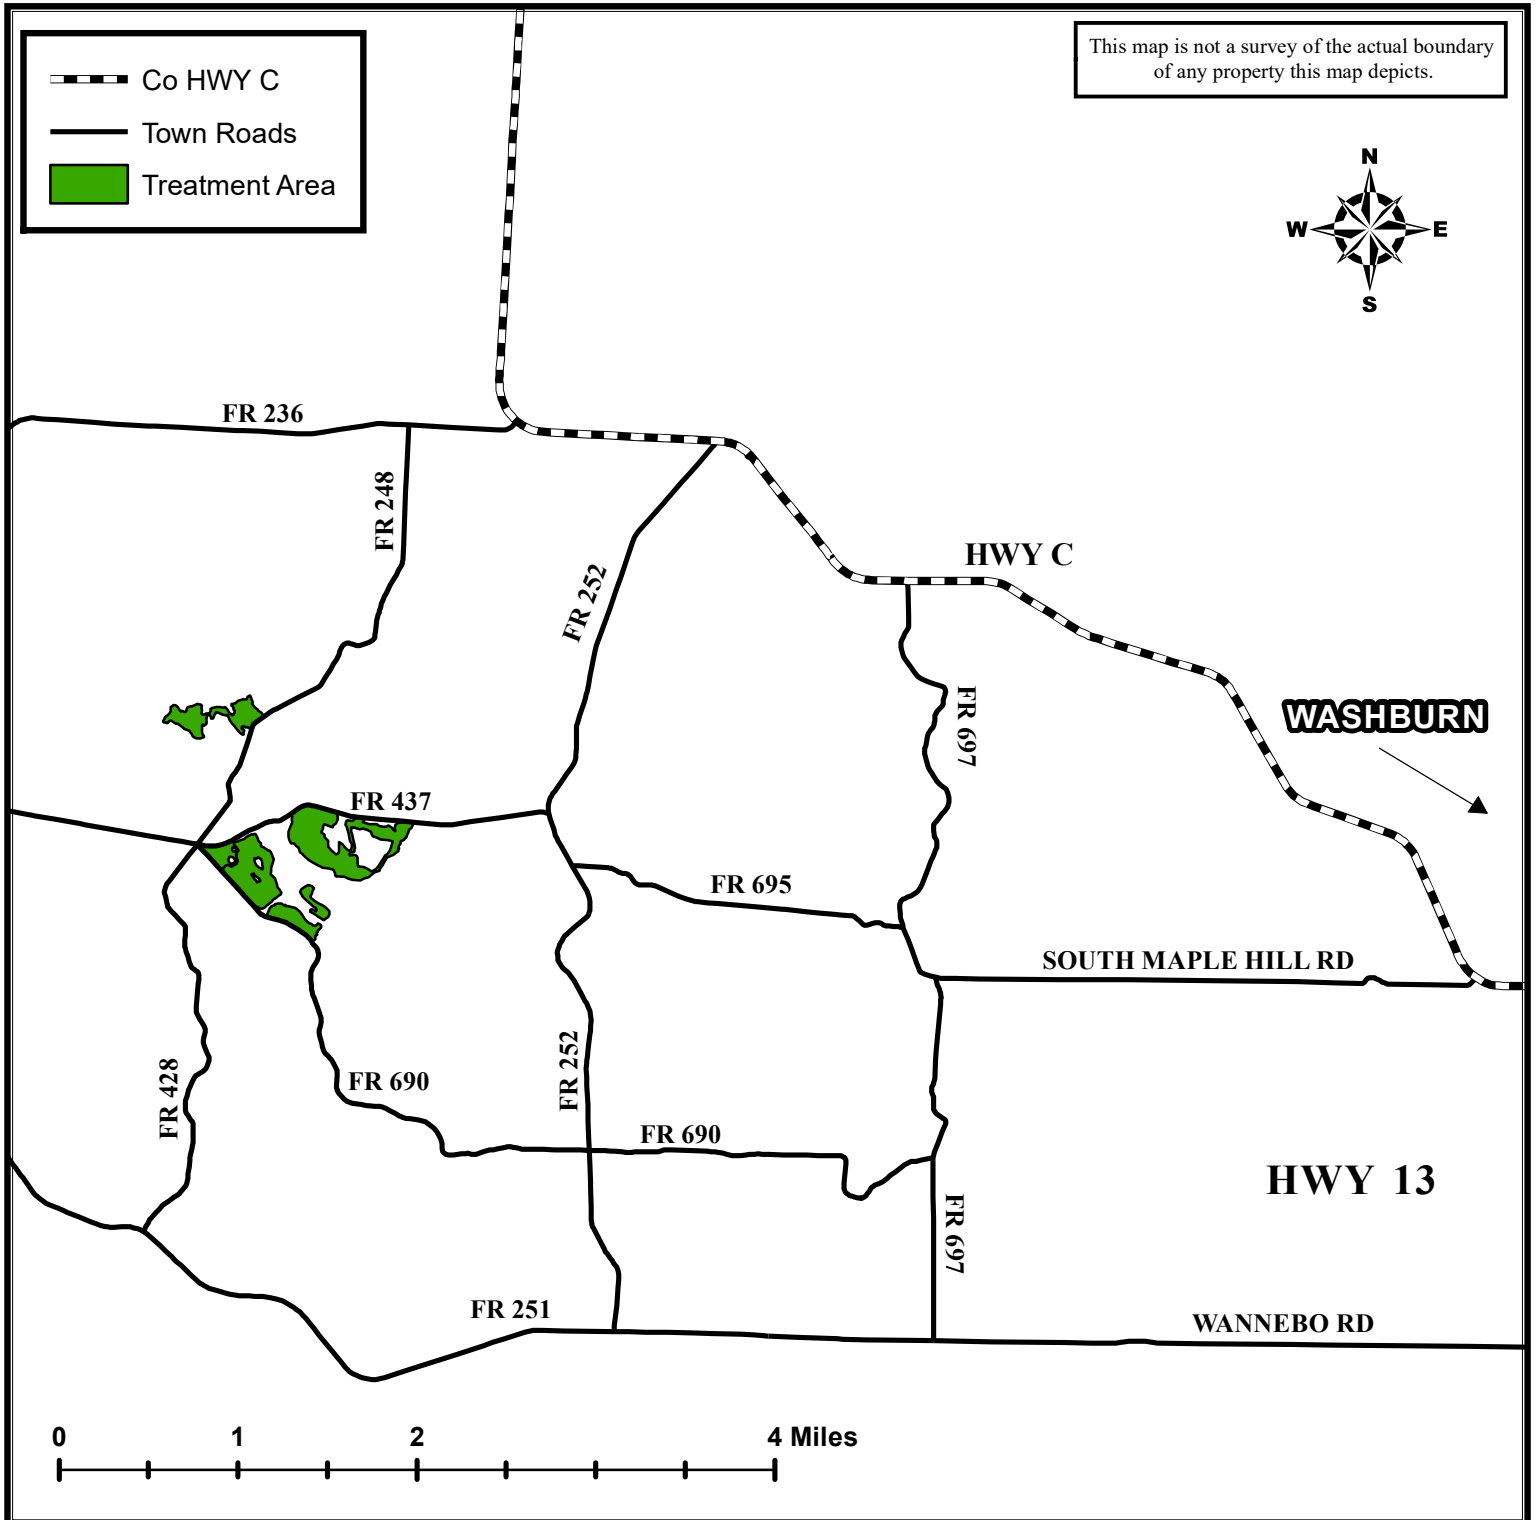

**Good Neighbor Authority**  
**Wisconsin Department of Natural Resources**  
**8001-10-20 Town Line Locator Map**

Washburn Ranger District  
Chequamegon - Nicolet National Forest  
Bayfield County, WI

**Good Neighbor Authority**  
**Wisconsin Department of Natural Resources**  
**Washburn Ranger District**  
**Chequamegon-Nicolet National Forest**  
**Bayfield County, WI**

**Long Lake**

Tract # 8001-01-21  
 Acres: 557  
 Number of Zones: 4  
 Township/Range/Section:  
 T49N R5&6W S30,31,36  
 T48N R5&6W S1,6,12

# Locator Map

**Good Neighbor Authority**  
**Wisconsin Department of Natural Resources**  
**Washburn Ranger District**  
**Chequamegon-Nicolet National Forest**  
**Bayfield County, WI**

**Silber Sack**

## Locator Map

**Good Neighbor Authority**  
**Wisconsin Department of Natural Resources**  
**Washburn Ranger District**  
**Chequamegon-Nicolet National Forest**  
**Bayfield County, WI**

**Main Drag Pine**