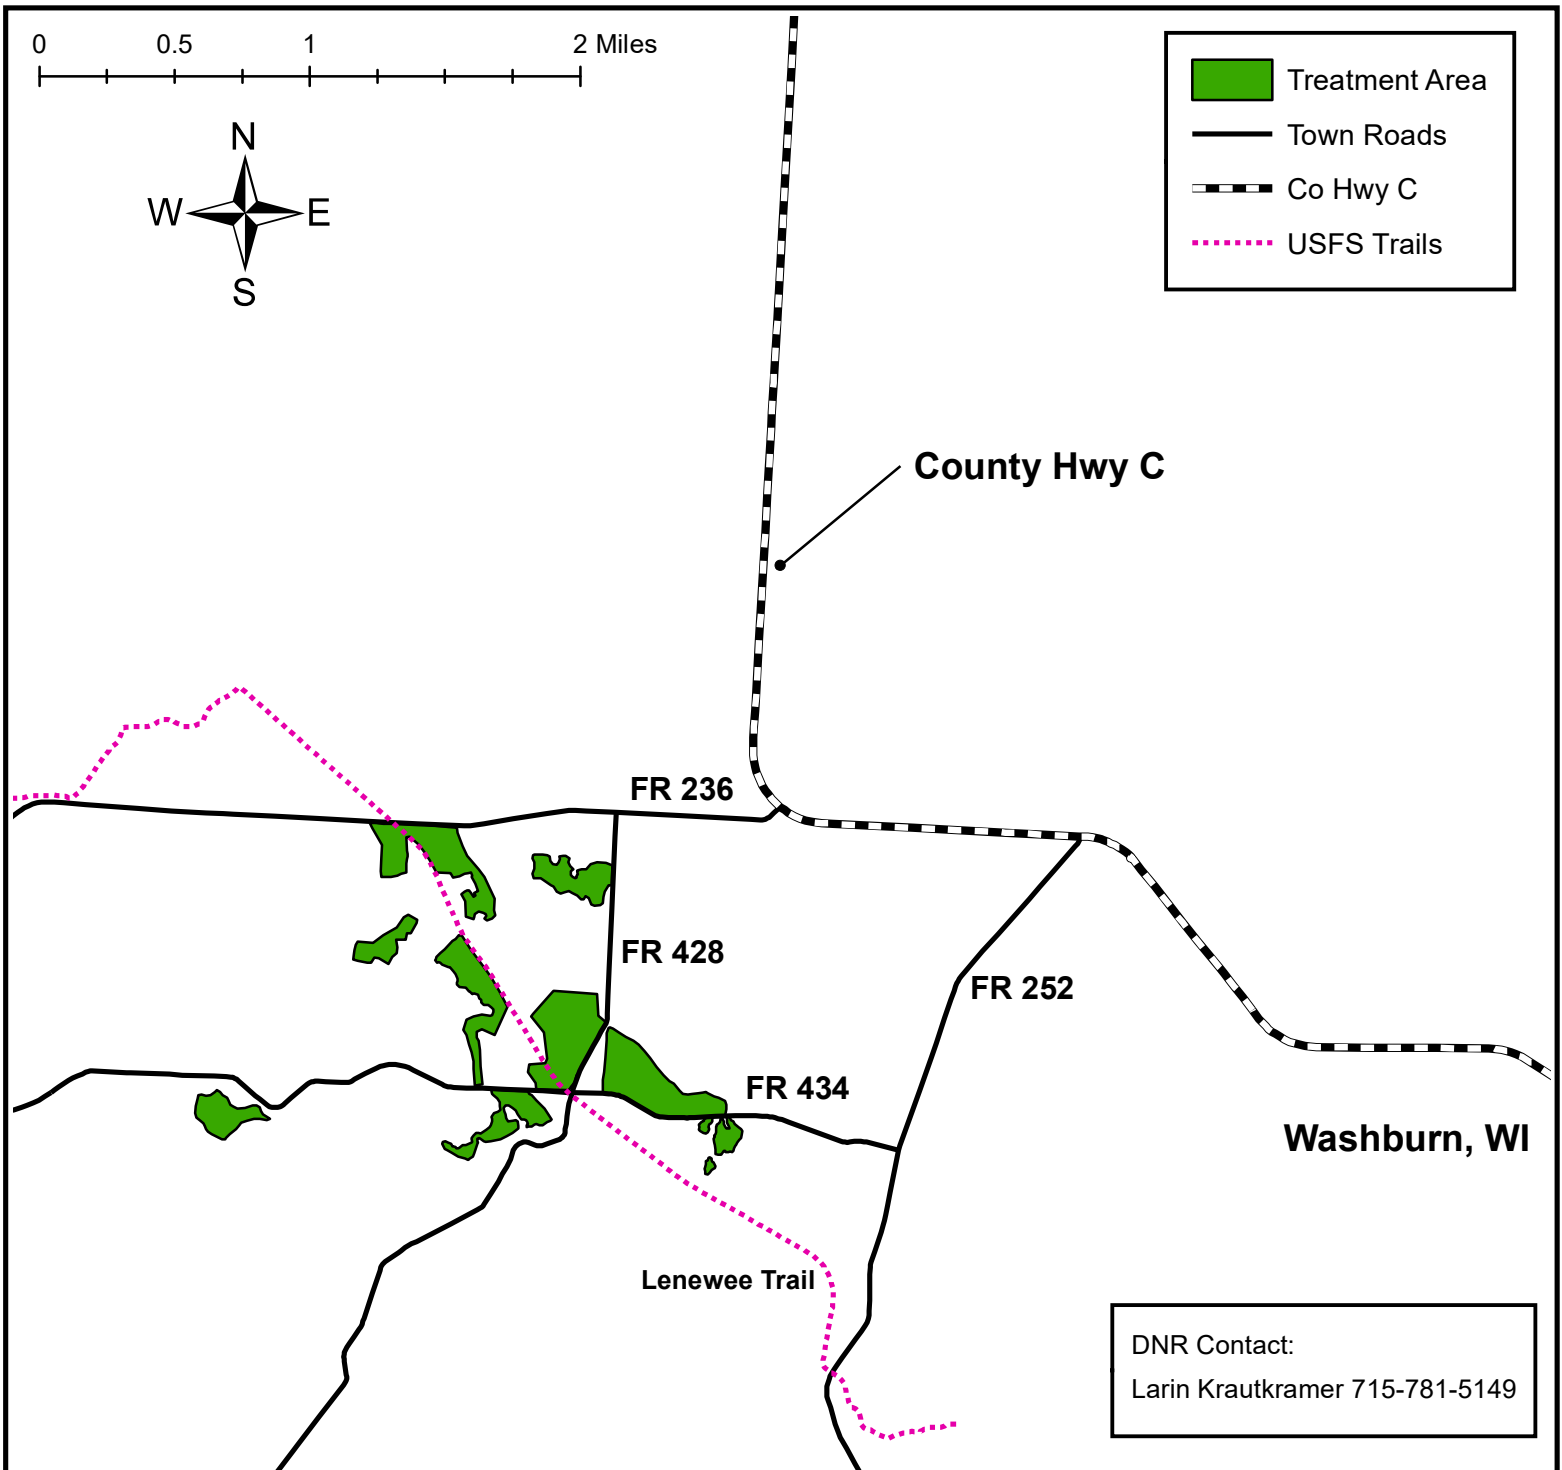

**Good Neighbor Authority**  
**Wisconsin Department of Natural Resources**  
**8001-10-20 Town Line Locator Map**

Washburn Ranger District  
Chequamegon - Nicolet National Forest  
Bayfield County, WI

**Good Neighbor Authority**  
**Wisconsin Department of Natural Resources**  
**Washburn Ranger District**  
**Chequamegon-Nicolet National Forest**  
**Bayfield County, WI**

**Long Lake**

Tract # 8001-01-21  
 Acres: 557  
 Number of Zones: 4  
 Township/Range/Section:  
 T49N R5&6W S30,31,36  
 T48N R5&6W S1,6,12

**Five Corners**

Tract # 8001-01-21  
Acres: 192  
Number of Zones: 3  
Township/Range/Section:  
T49N R56W S 21,22,26,27,28

DNR Contact: Larin Krautkramer - (715) 781-5149

Tract # 8001-02-22

Acres: 220

Number of Zones: 2

Township/Range/Section:

T49N R6W Sec 1, 2, 11, 12, 13, 14

DNR Contact & Lead Forester: Larin Krautkramer - (715) 781-5149

**Locator Map**