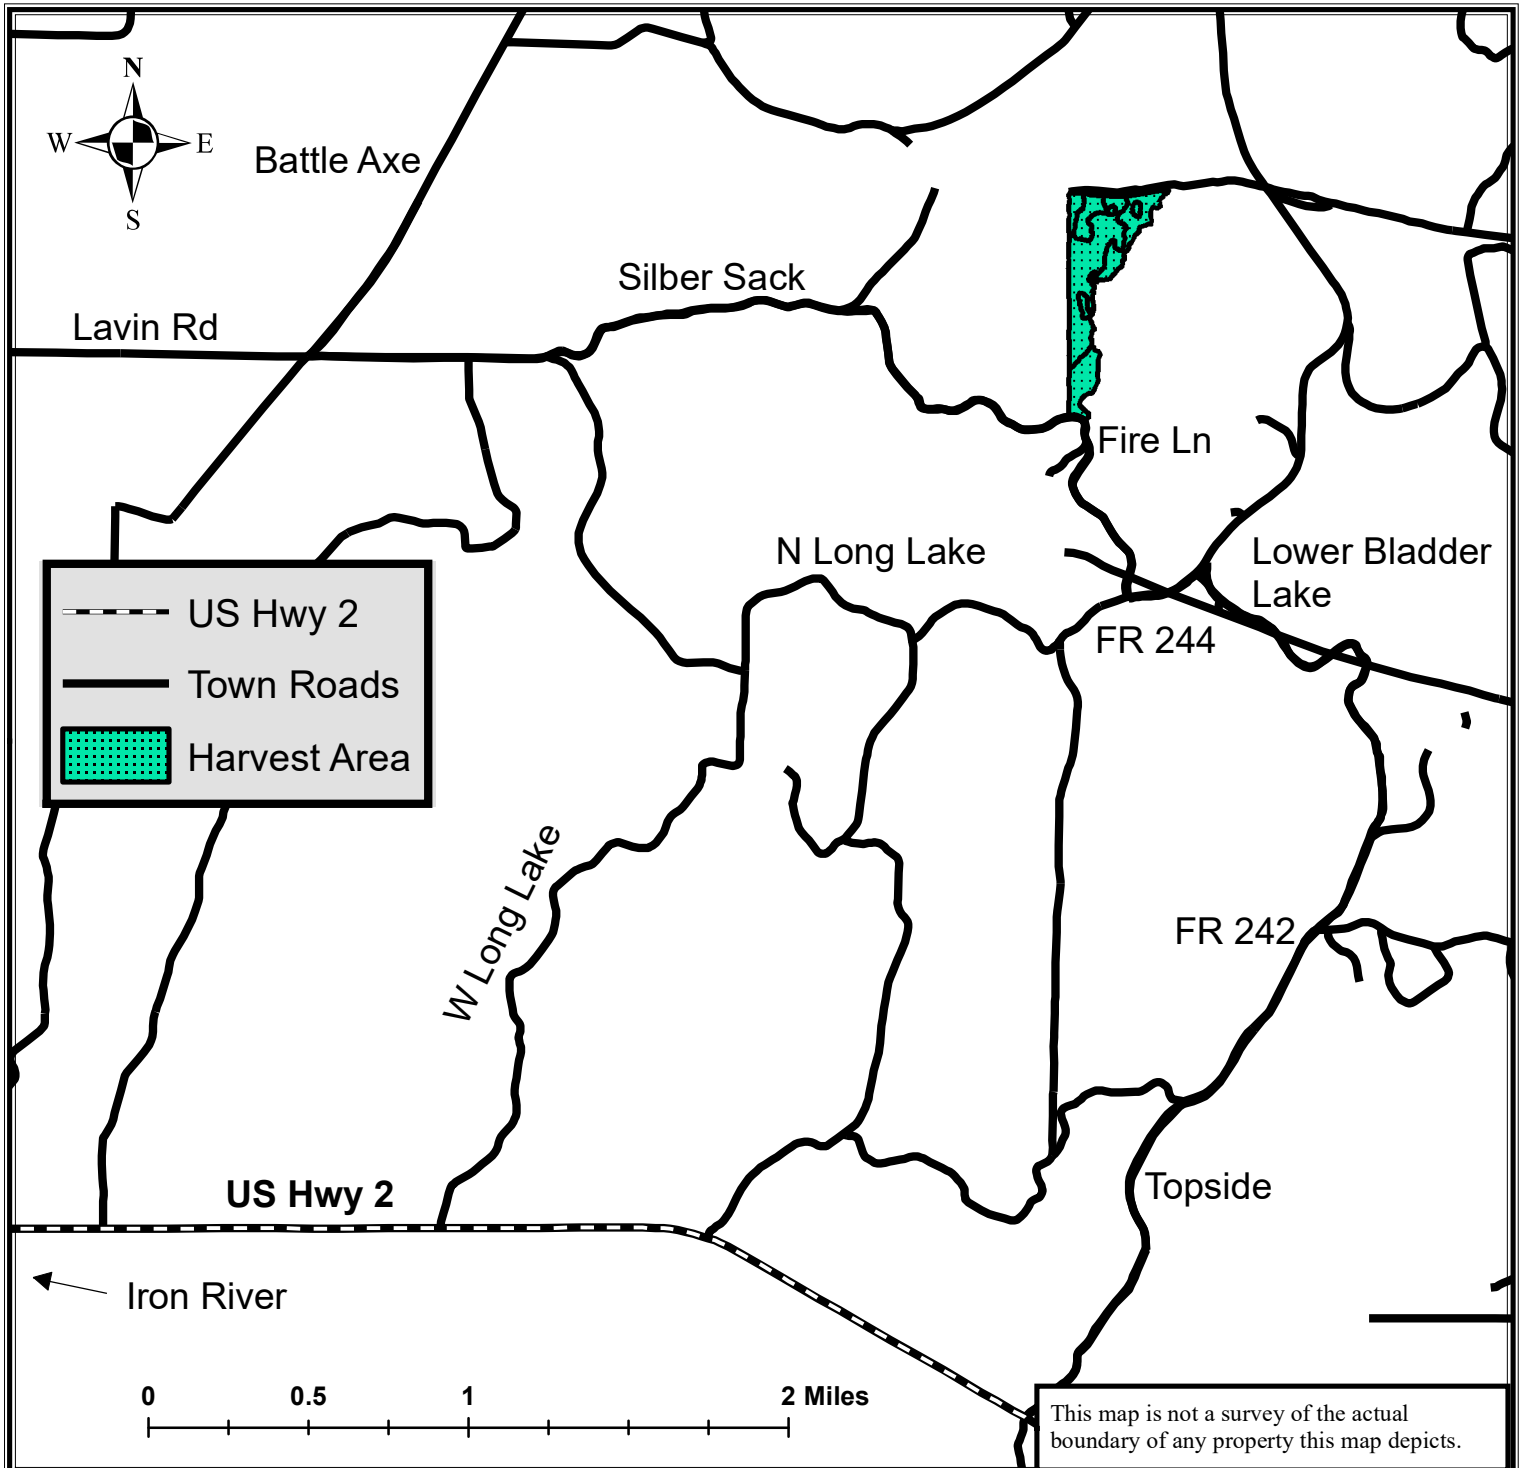

**Good Neighbor Authority**  
**Wisconsin Department of Natural Resources**  
**Washburn Ranger District**  
**Chequamegon-Nicolet National Forest**  
**Bayfield County, WI**

**Long Lake**

Tract # 8001-01-21  
 Acres: 557  
 Number of Zones: 4  
 Township/Range/Section:  
 T49N R5&6W S30,31,36  
 T48N R5&6W S1,6,12

# Locator Map

**Good Neighbor Authority**  
**Wisconsin Department of Natural Resources**  
**Washburn Ranger District**  
**Chequamegon-Nicolet National Forest**  
**Bayfield County, WI**

**Silber Sack**

## Locator Map

**Good Neighbor Authority**  
**Wisconsin Department of Natural Resources**  
**Washburn Ranger District**  
**Chequamegon-Nicolet National Forest**  
**Bayfield County, WI**

**Main Drag Pine**

Tract # 8001-02-22

Acres: 220

Number of Zones: 2

Township/Range/Section:

T49N R6W Sec 1, 2, 11, 12, 13, 14

DNR Contact & Lead Forester: Larin Krautkramer - (715) 781-5149

**Locator Map**