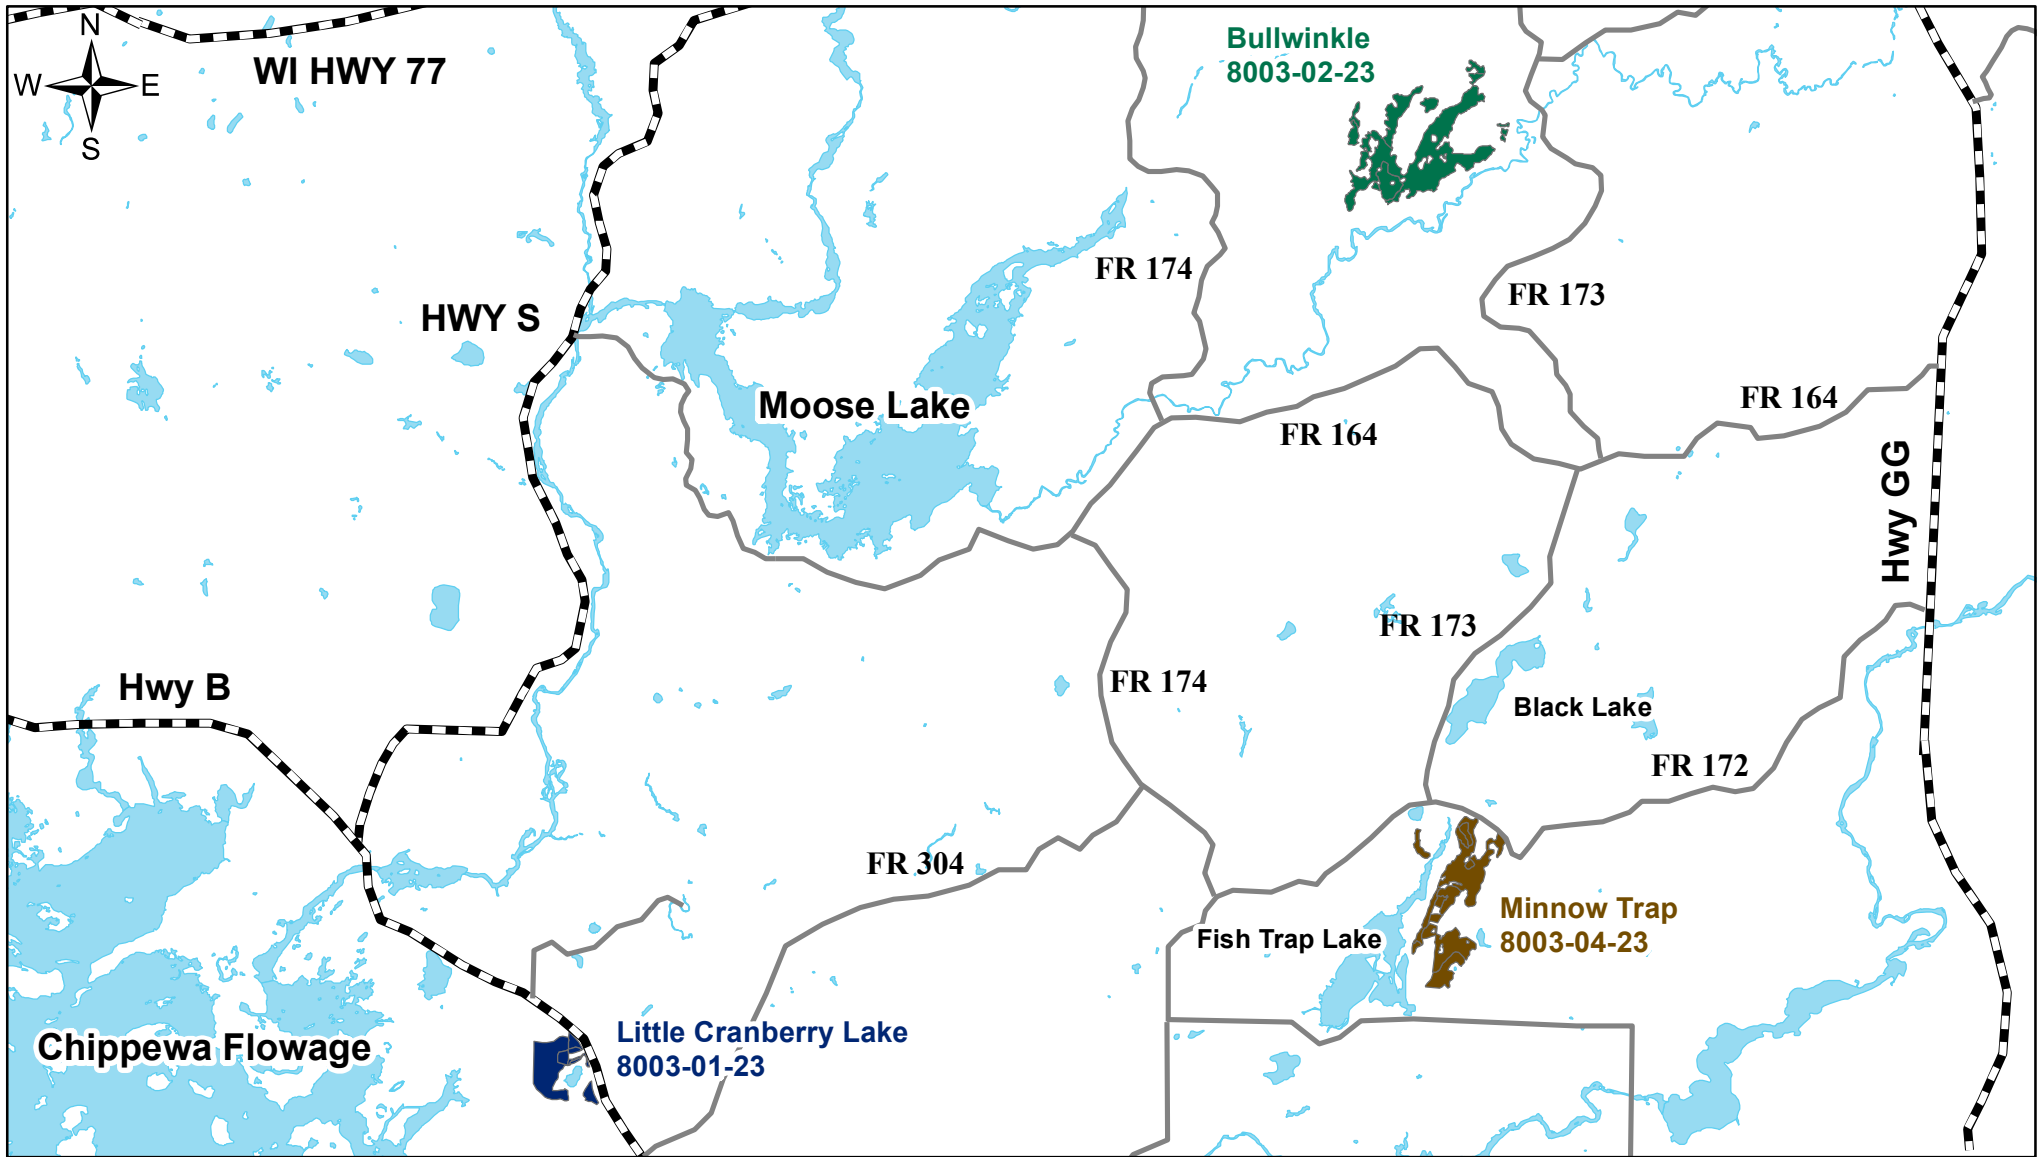

# FY23 Timber Sale Locator Map

Good Neighbor Authority - Wisconsin Department of Natural Resources

Great Divide Ranger District - Chequamegon Nicolet National Forest - Ashland County, WI

DNR Contact: David Todus: (715) 577-1806

This map is not a survey of the actual boundary of any property this map depicts.

# FY23 Timber Sale Locator Map

Good Neighbor Authority - Wisconsin Department of Natural Resources

Great Divide Ranger District - Chequamegon Nicolet National Forest - Sawyer County, WI

DNR Contact: David Todus: (715) 577-1806