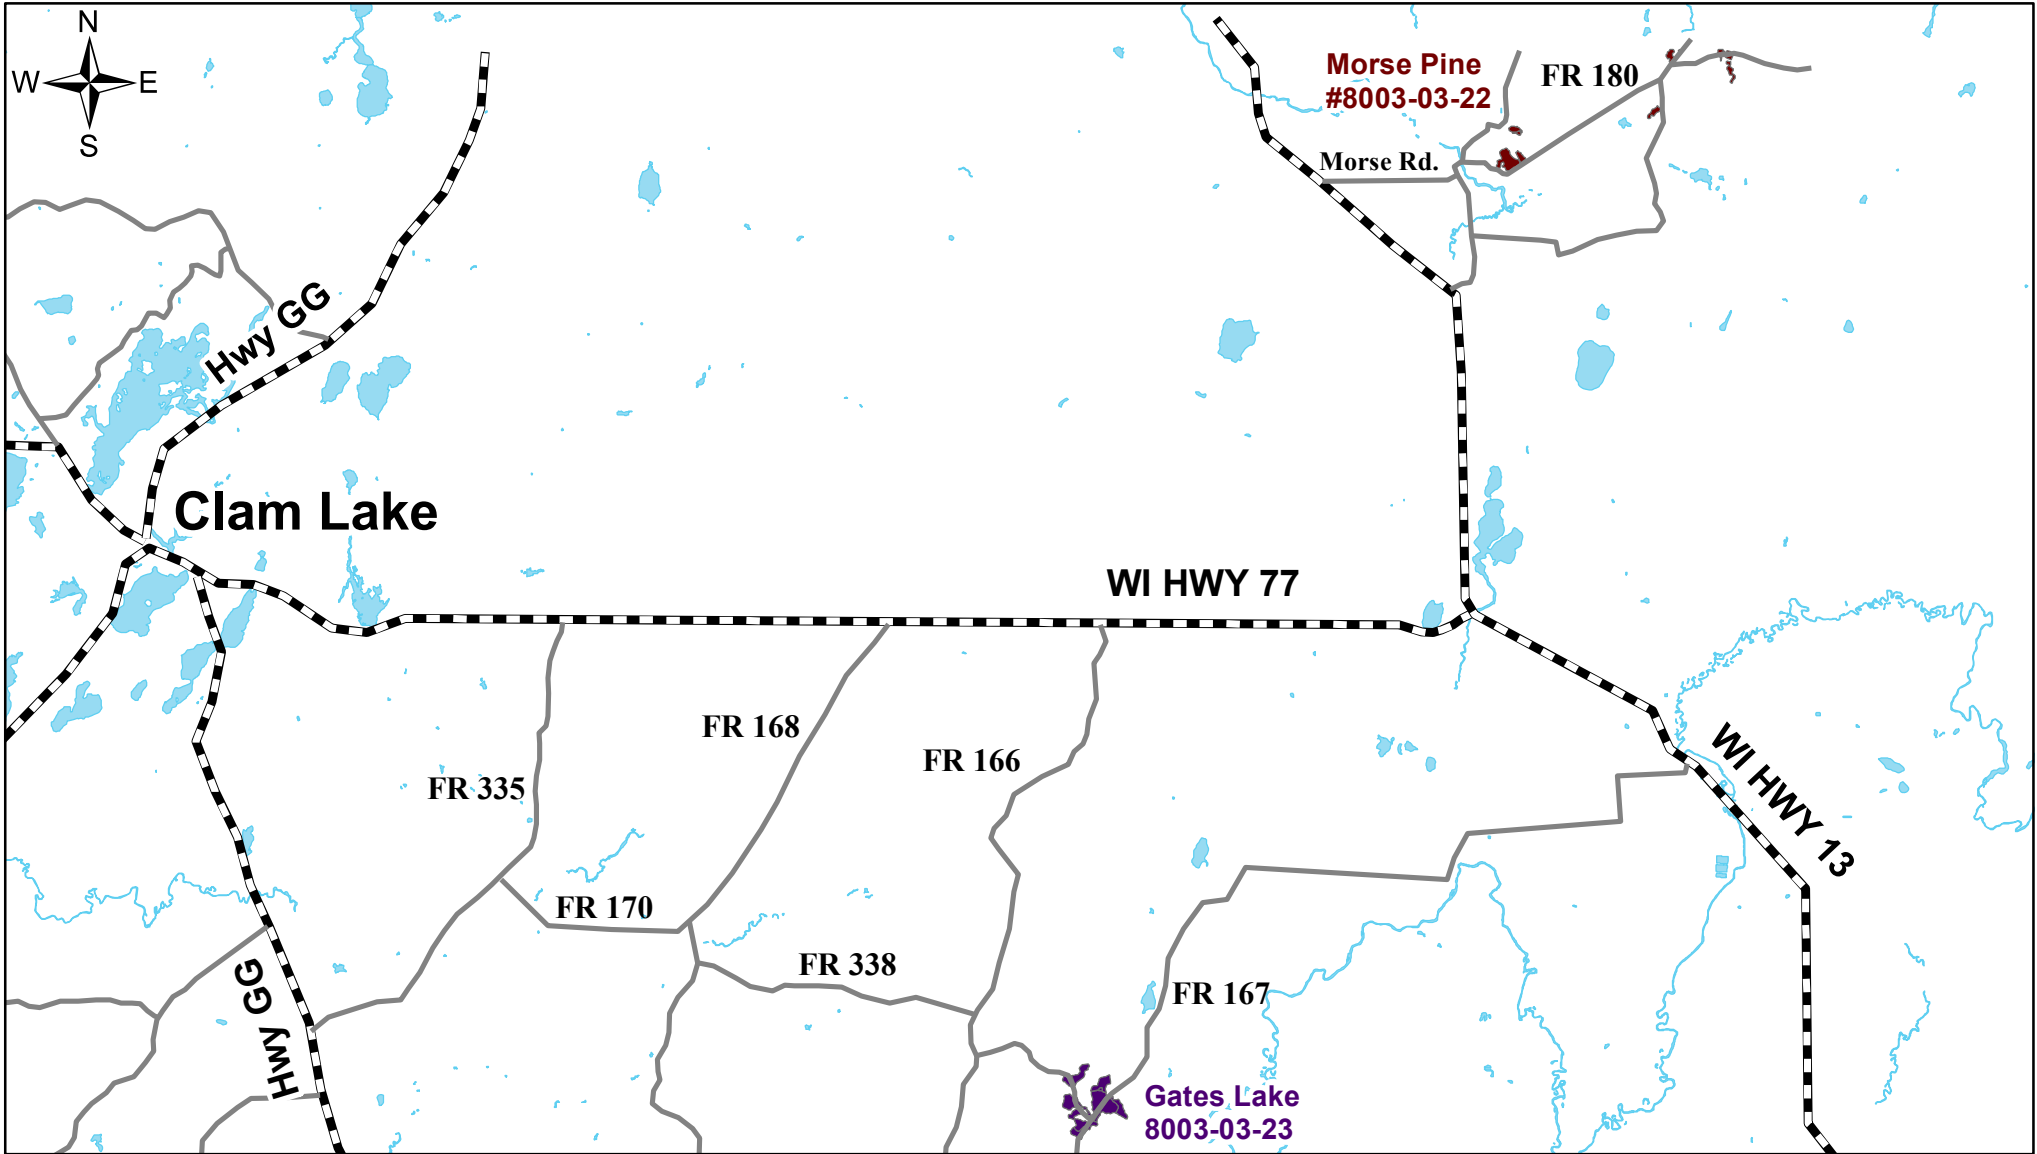

# FY23 Timber Sale Locator Map

Good Neighbor Authority - Wisconsin Department of Natural Resources

Great Divide Ranger District - Chequamegon Nicolet National Forest - Ashland County, WI

DNR Contact: David Todus: (715) 577-1806

This map is not a survey of the actual boundary of any property this map depicts.

# FY23 Timber Sale Locator Map

Good Neighbor Authority - Wisconsin Department of Natural Resources

Great Divide Ranger District - Chequamegon Nicolet National Forest - Sawyer County, WI

DNR Contact: David Todus: (715) 577-1806