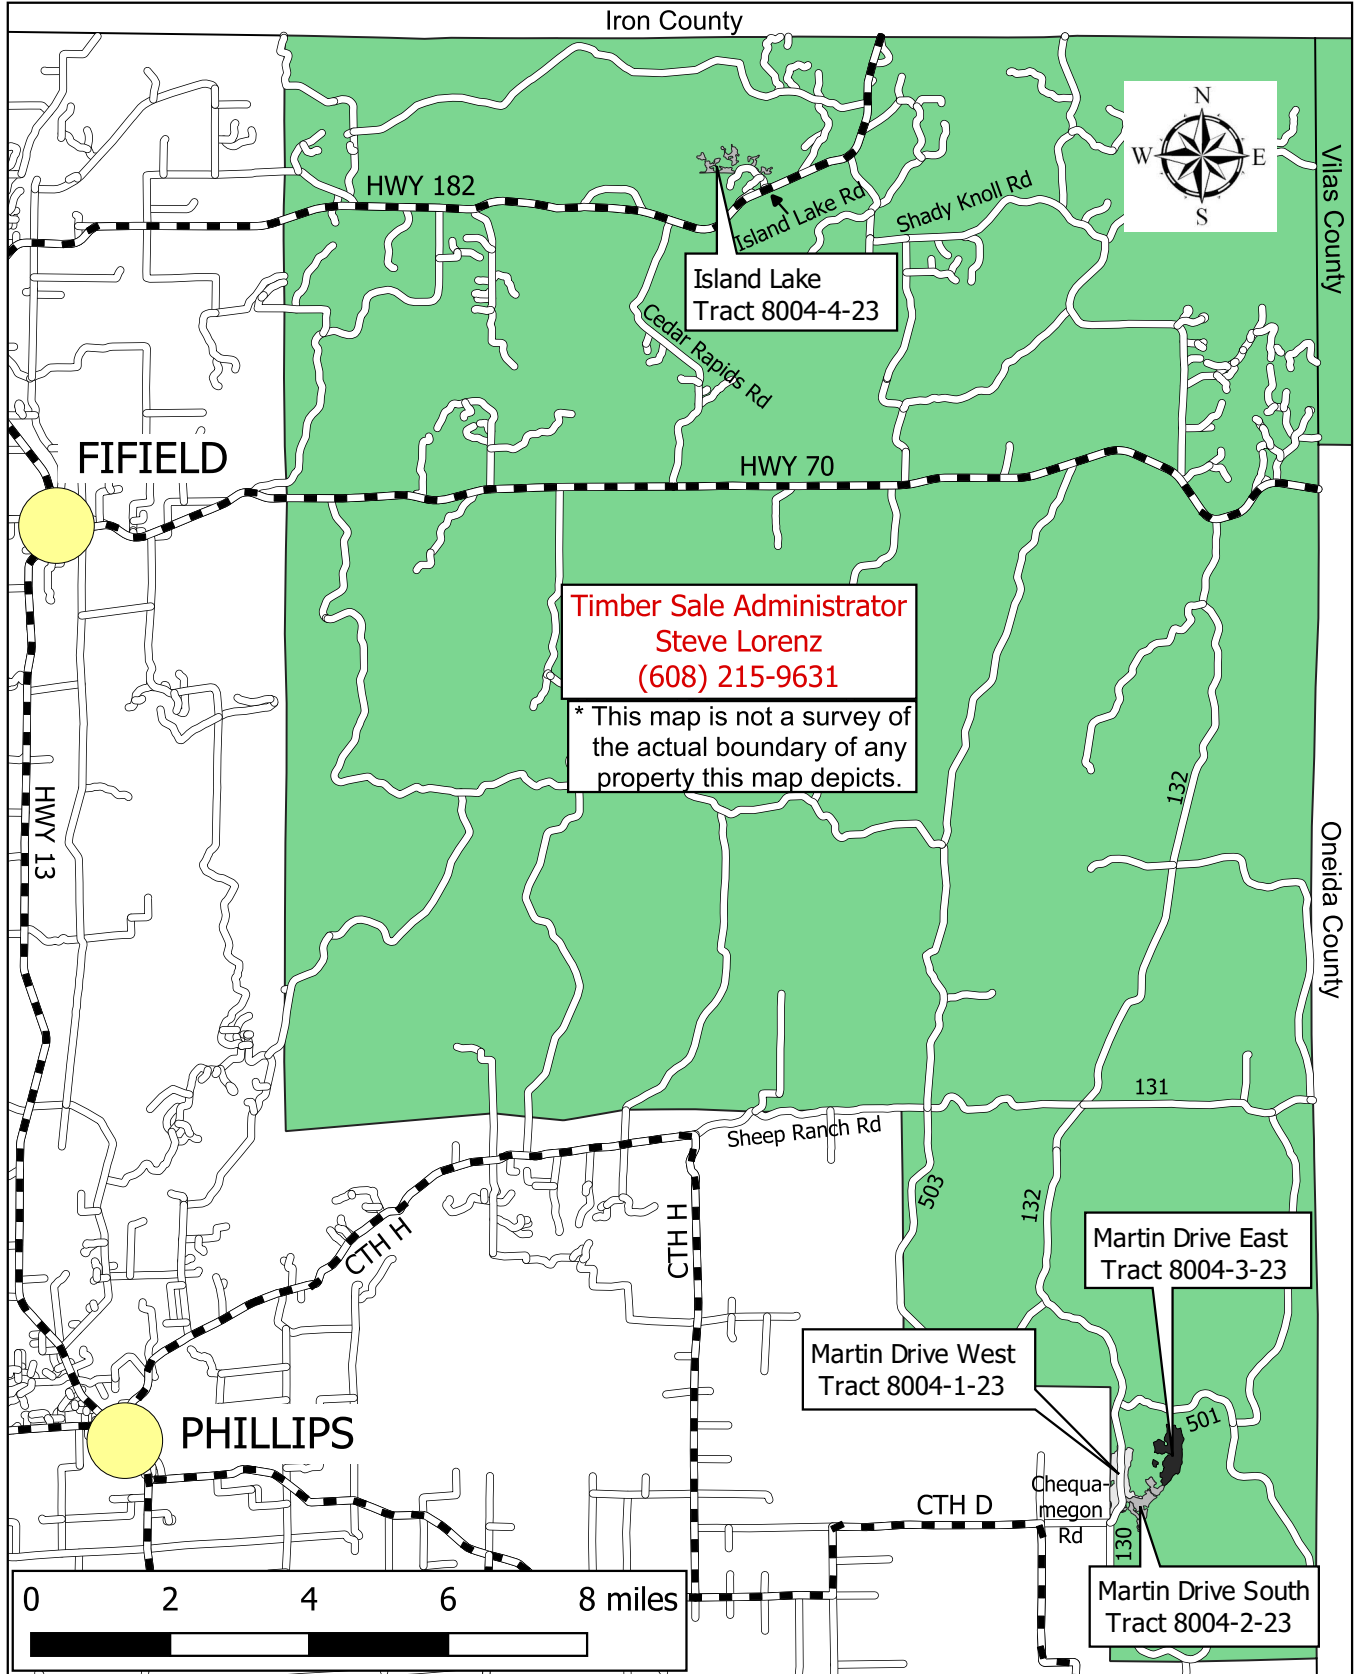

Good Neighbor Authority Sale Area Map Wisconsin Department of Natural Resources

2023 Sale Locator Map - Price County Sales

Chequamegon-Nicolet National Forest

Medford-Park Falls Ranger District

Towns of Emery and Eisenstein

Good Neighbor Authority Sale Area Map Wisconsin Department of Natural Resources

2023 Sale Locator Map - Taylor County Sales

Chequamegon-Nicolet National Forest

Medford-Park Falls Ranger District

Towns of Hammel and Westboro