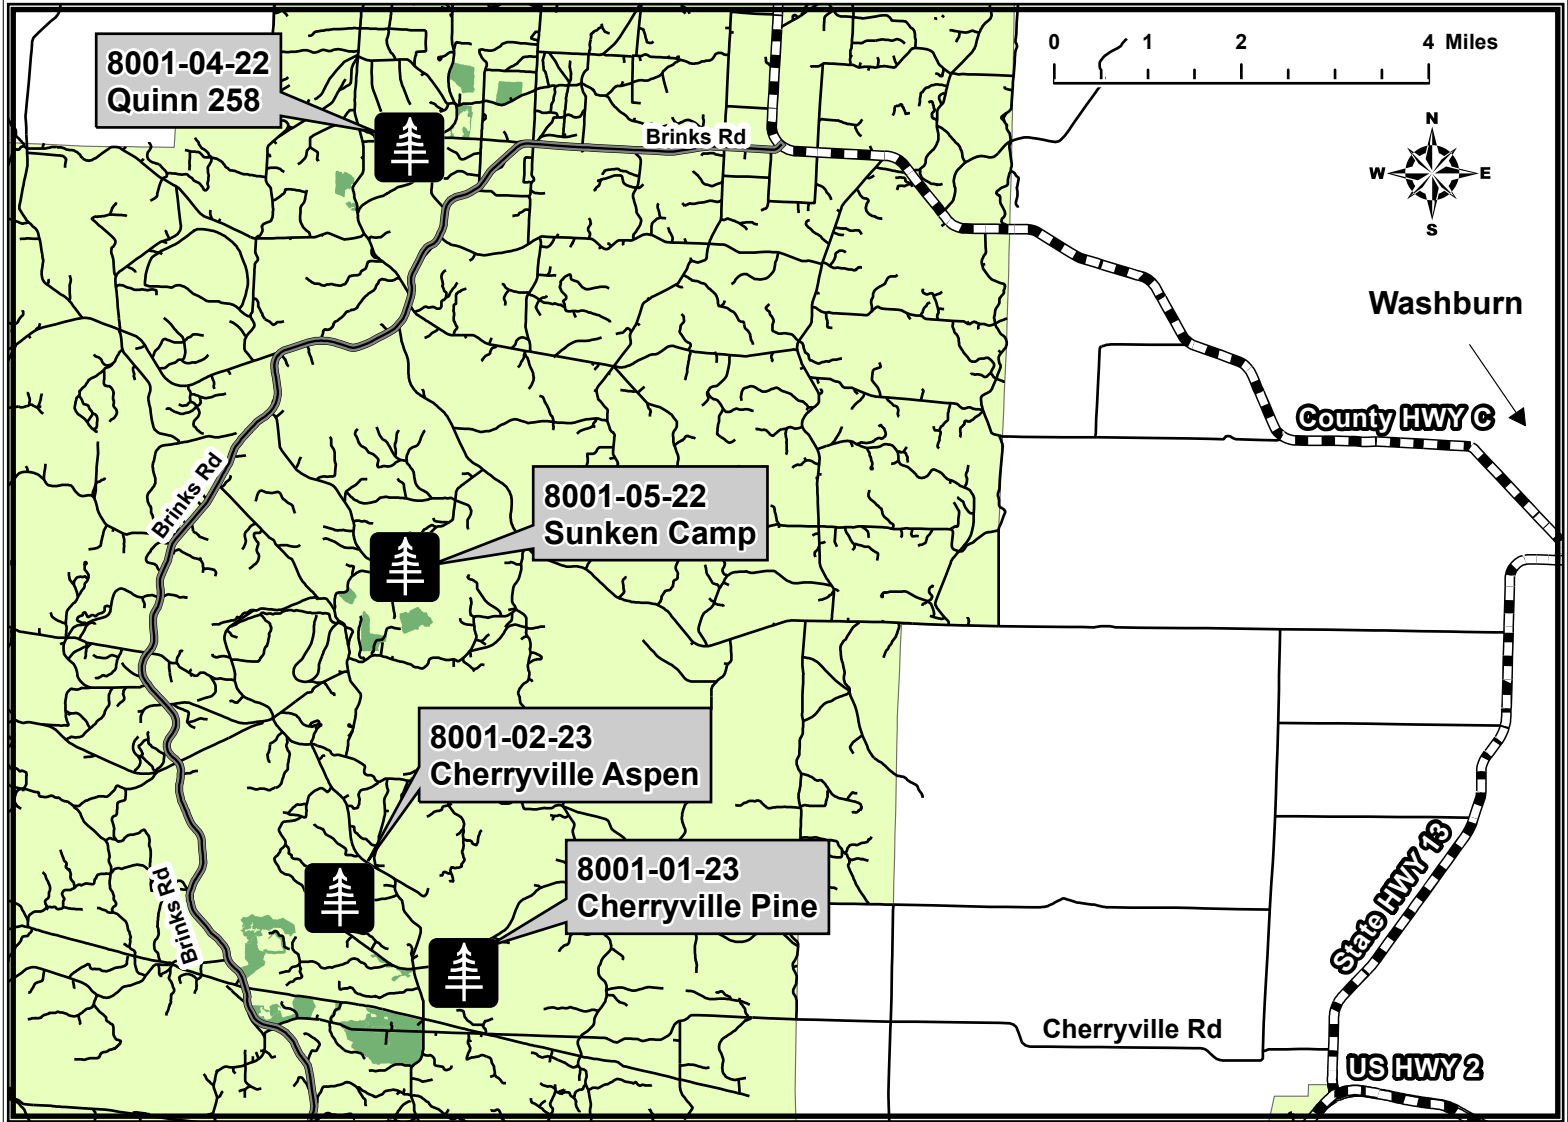

**Good Neighbor Authority**  
**Wisconsin Department of Natural Resources**  
**Washburn Ranger District**  
**Chequamegon-Nicolet National Forster**  
**Bayfield County, WI**

- State/County/US Highway
- USFS Roads
- Sale Area
- CNNF Forest Boundary

# Sale Locator Map

## Sales North of US Hwy 2

## Sale South of US Hwy 2