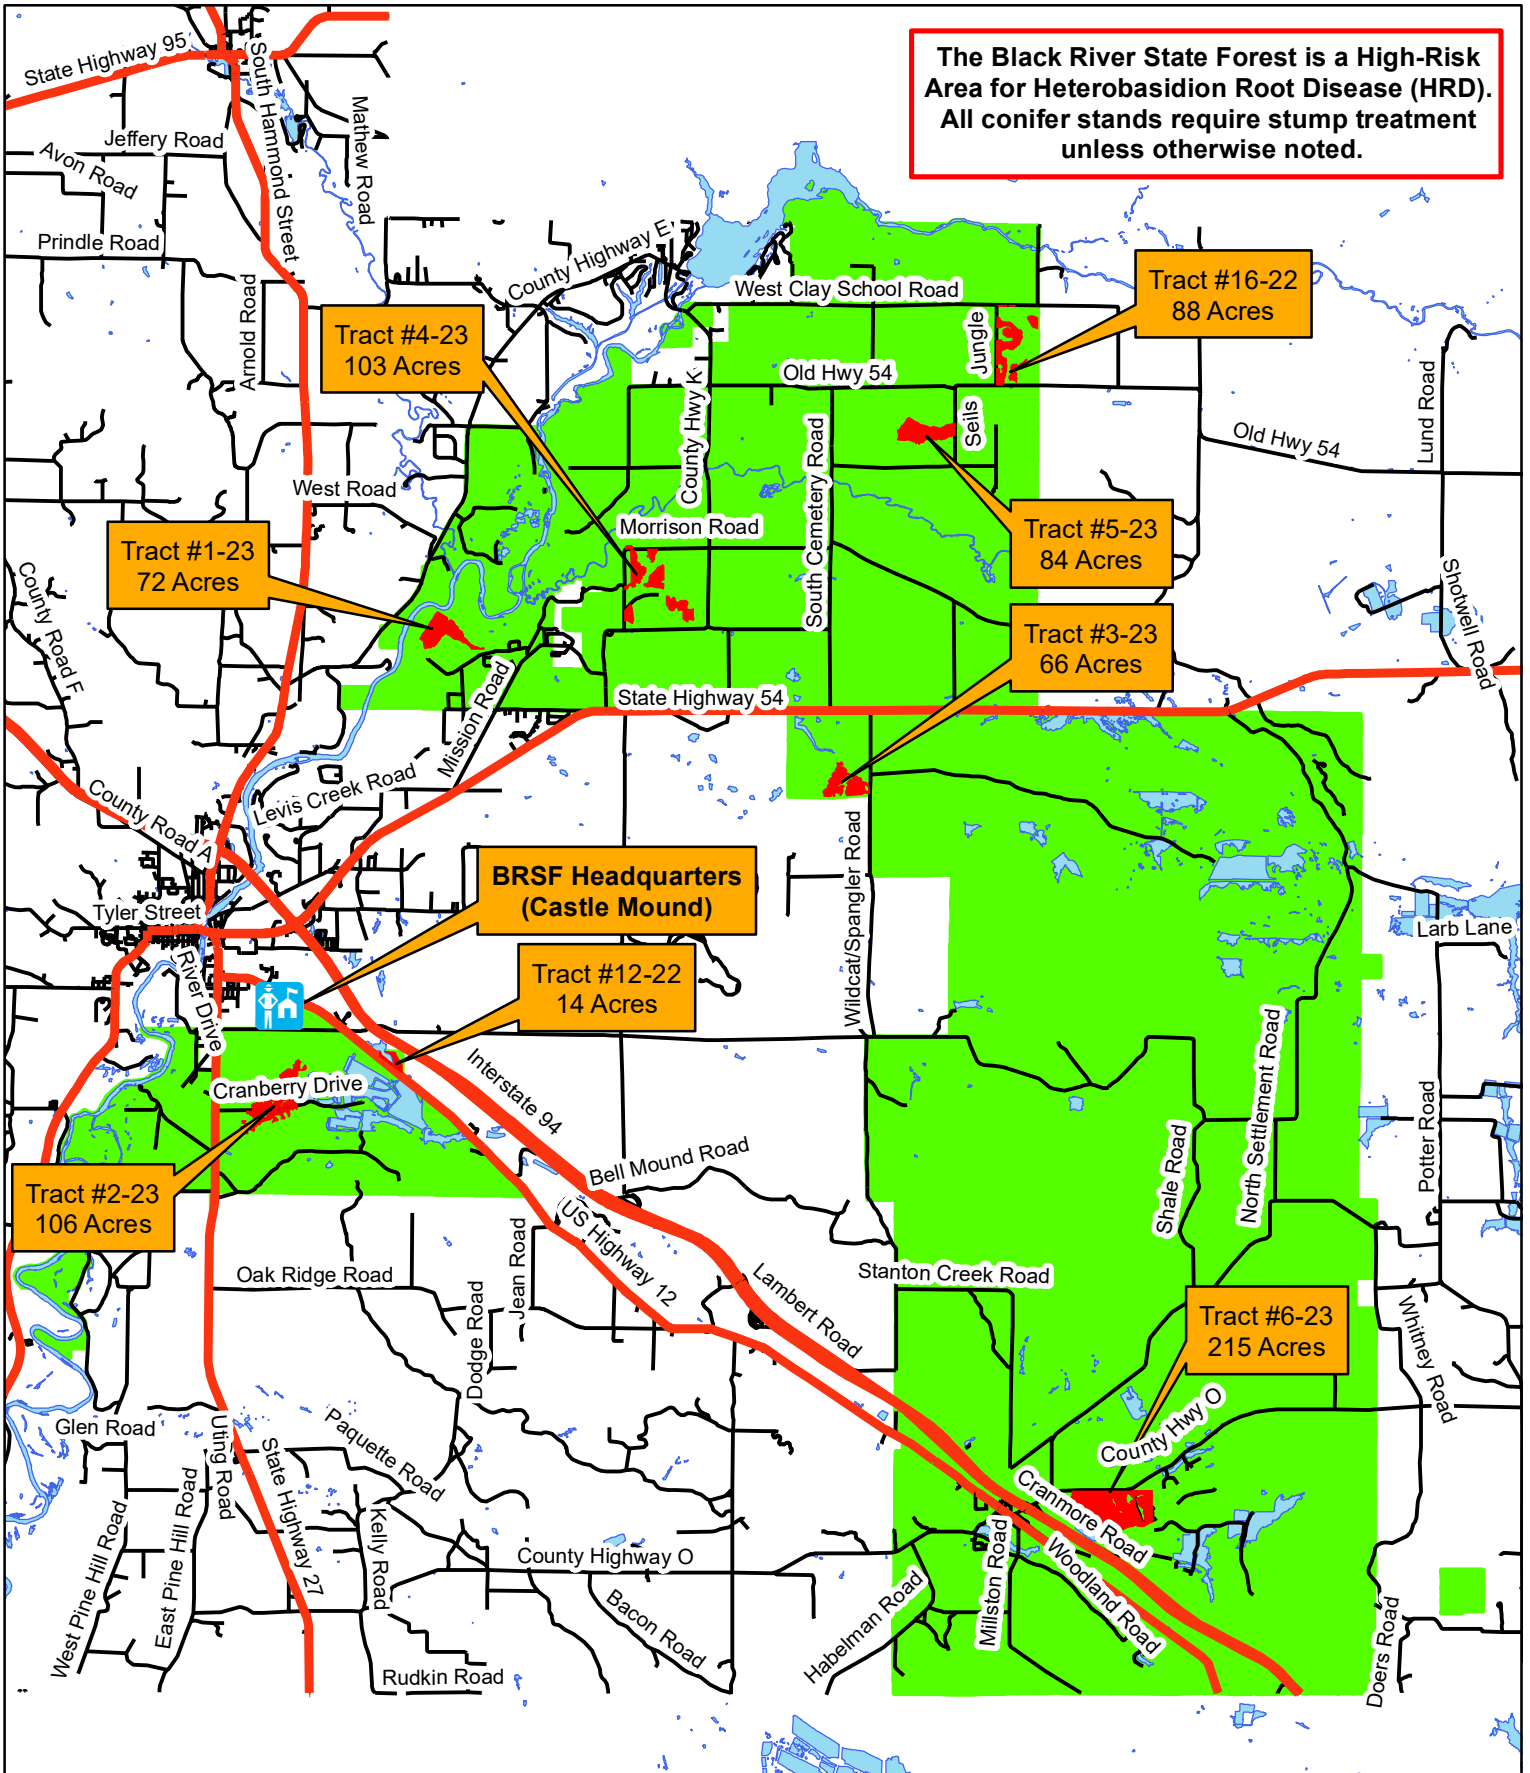

Black River State Forest Fall 2022 Timber Sale Location Map

The Black River State Forest is a High-Risk Area for Heterobasidion Root Disease (HRD). All conifer stands require stump treatment unless otherwise noted.

This map is not a survey of the actual property boundary of any property the map depicts.