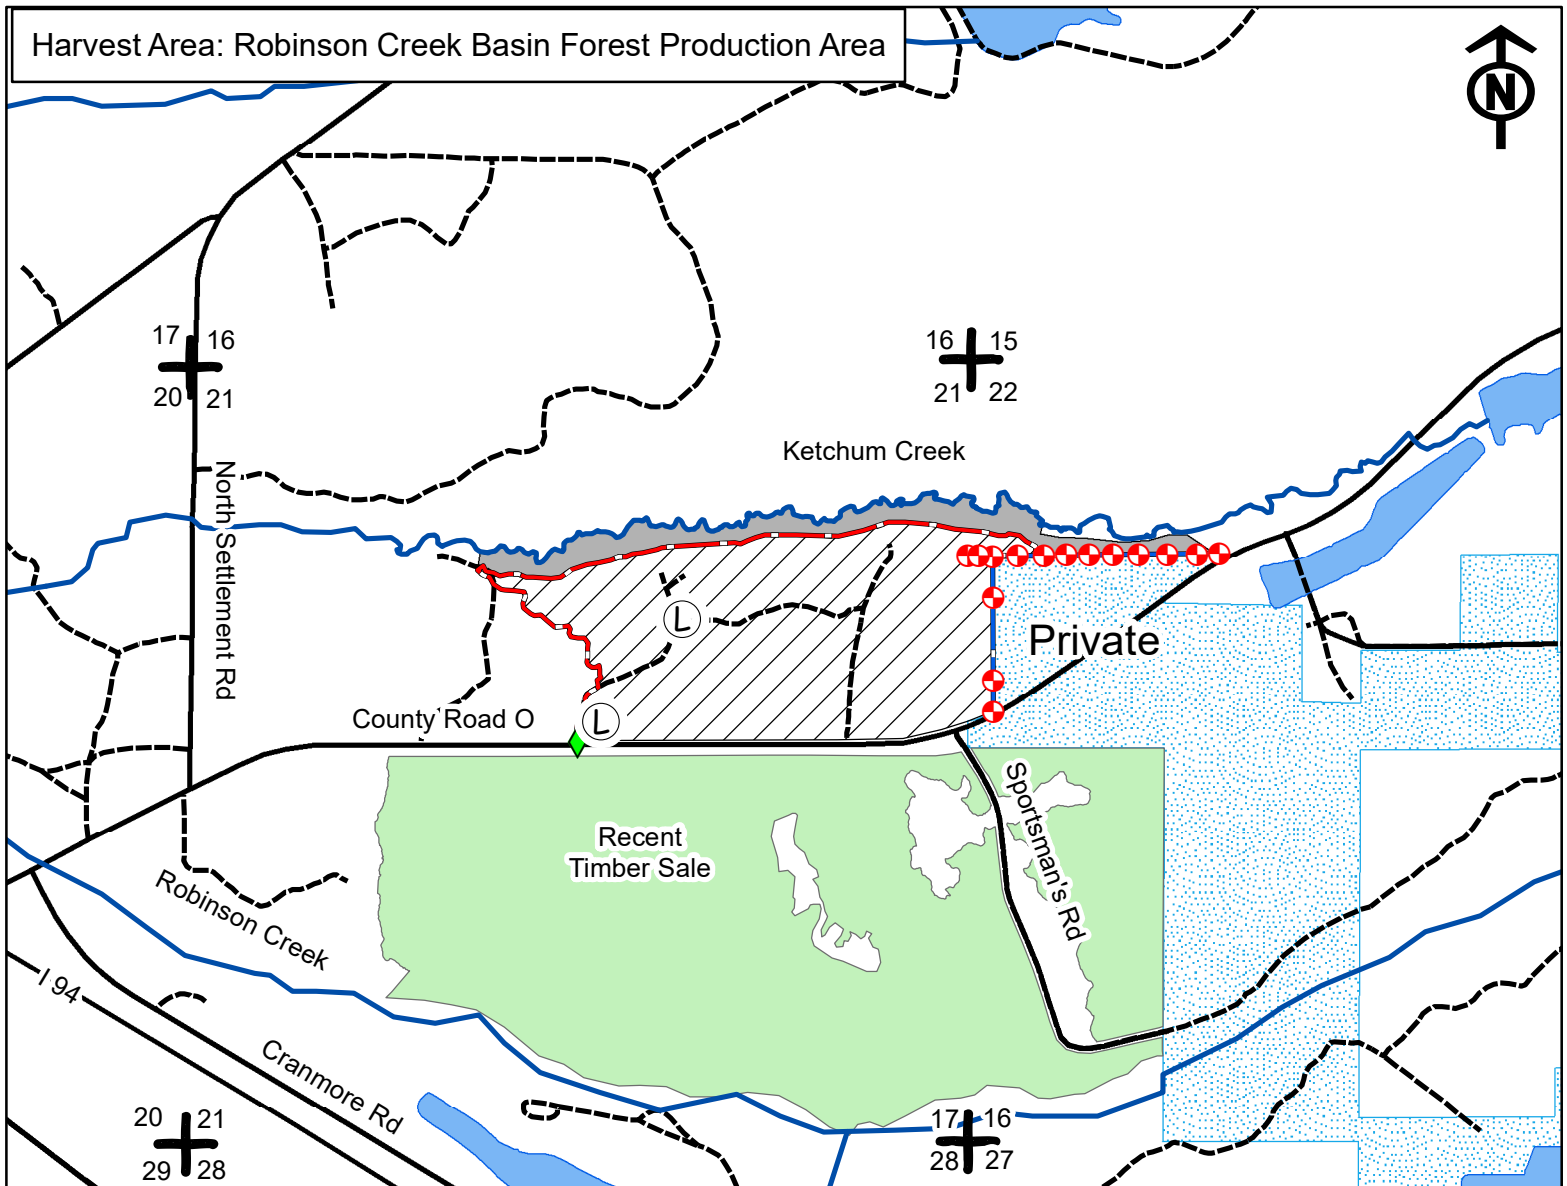

BLACK RIVER STATE FOREST  
 TIMBER SALE MAP  
 T20N-R2W Sec 21, 22  
 TRACT # 6-24 No Pine Left Behind

Sale Size: 89 acres  
 1 Inch = 1/4 Miles

 89 Acres: Jack Pine/White Pine Regeneration Harvest: Harvest all trees 1" DBH and larger. Biomass harvesting permitted.

**This sale will require stump treatment for HRD unless cut between December 1 and March 31.**

 Creek

 Blue Line

 Red Line

 16 Acres: RMZ

 Private Property

 Section Corners

 Location of New Driveway

 Proposed Landings

 Survey Markers

 Woods Road

Mapped & Cruised By:  
 Nicholas Randall

This map is not a survey of the actual boundary of any property the map depicts.