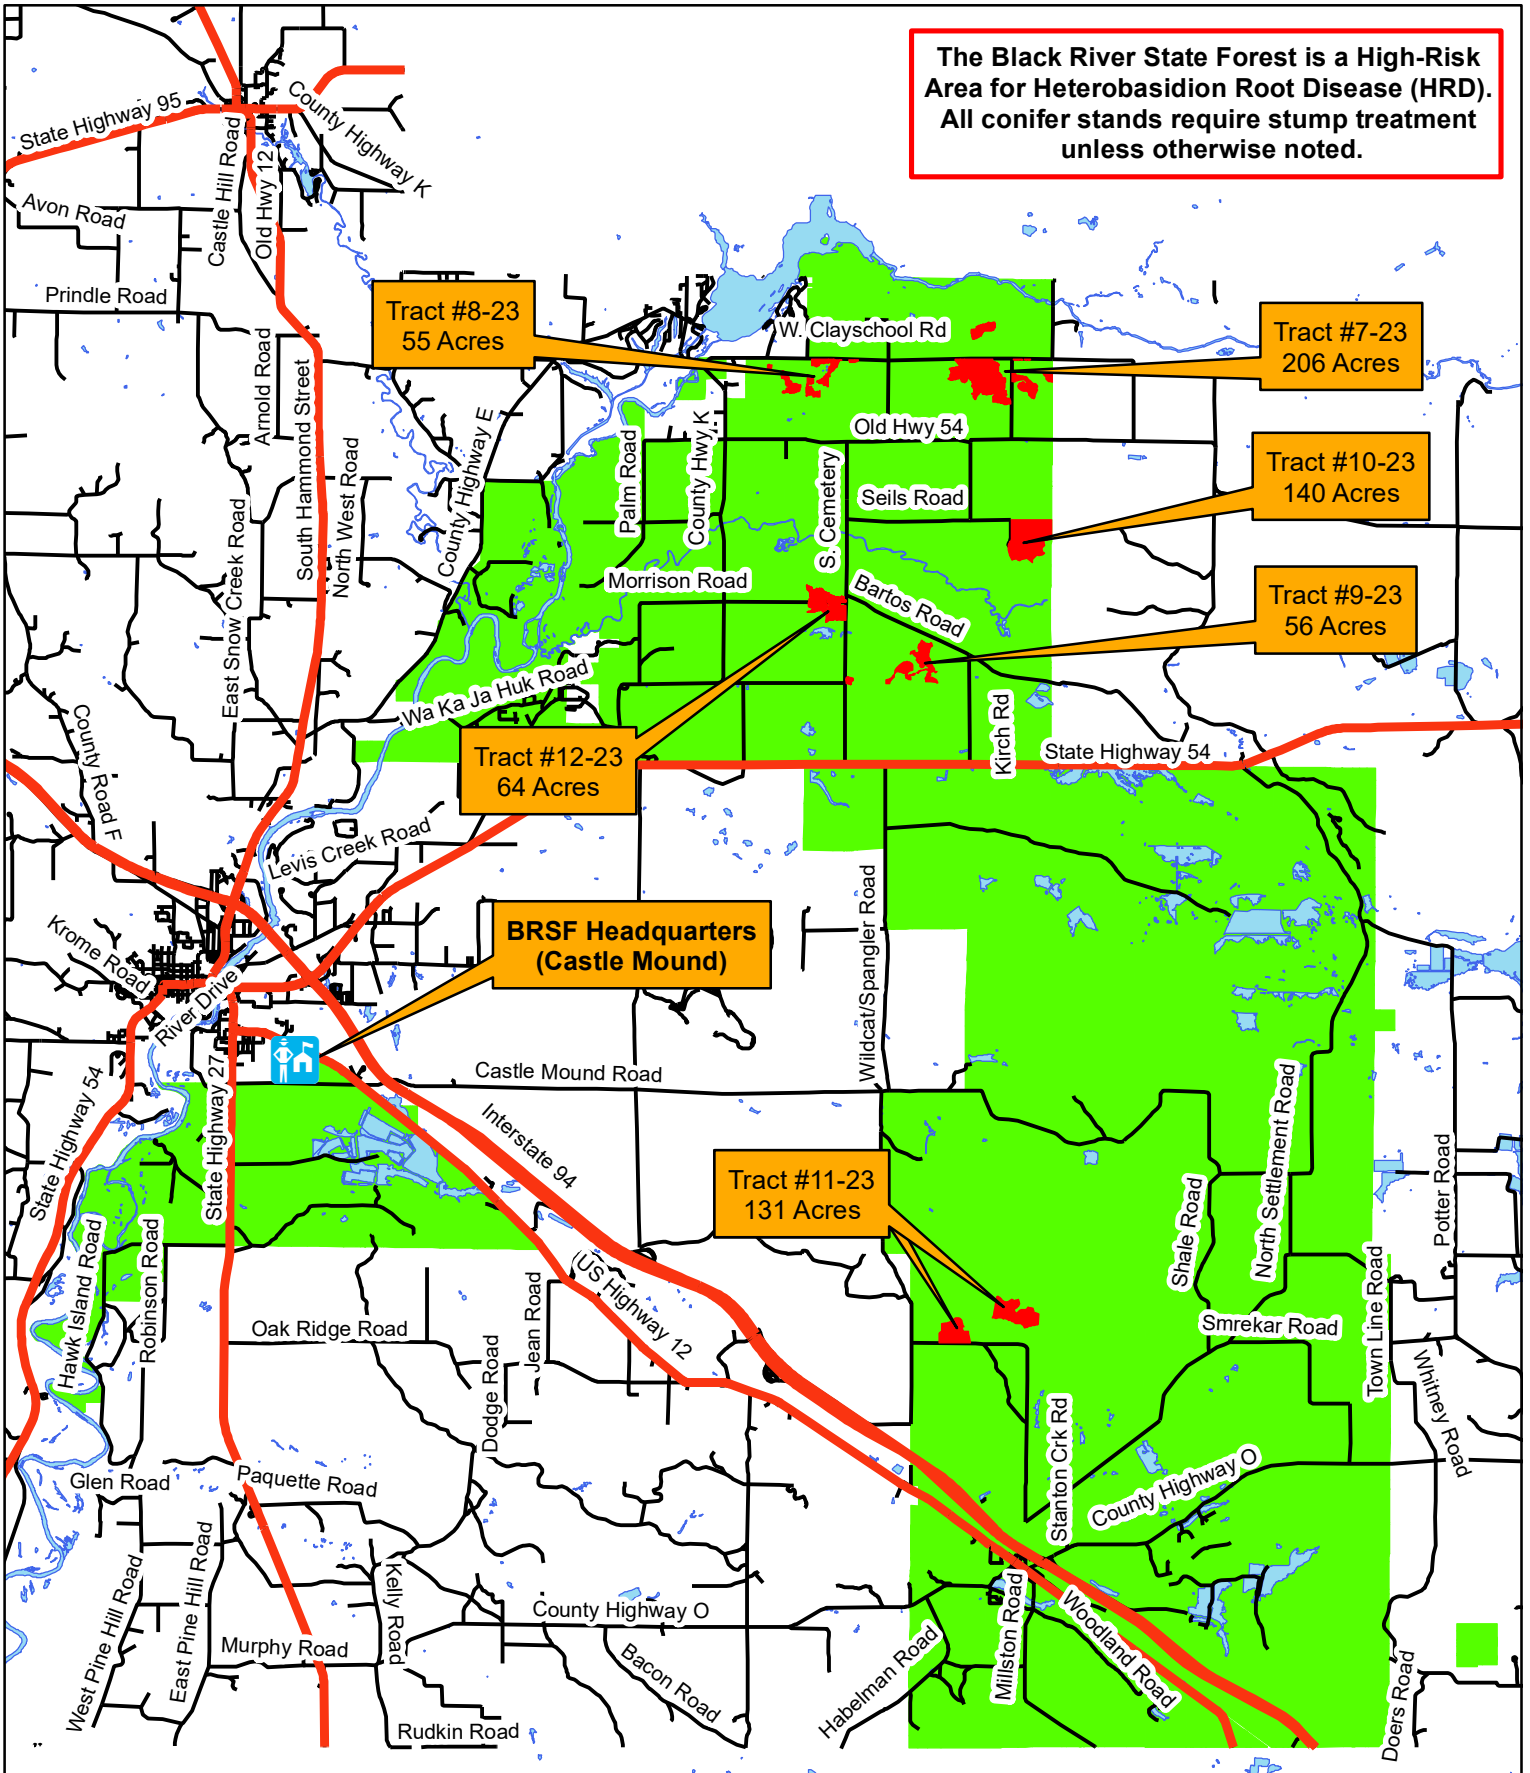

Black River State Forest Spring 2023 Timber Sale Location Map

The Black River State Forest is a High-Risk Area for Heterobasidion Root Disease (HRD). All conifer stands require stump treatment unless otherwise noted.

This map is not a survey of the actual property boundary of any property the map depicts.