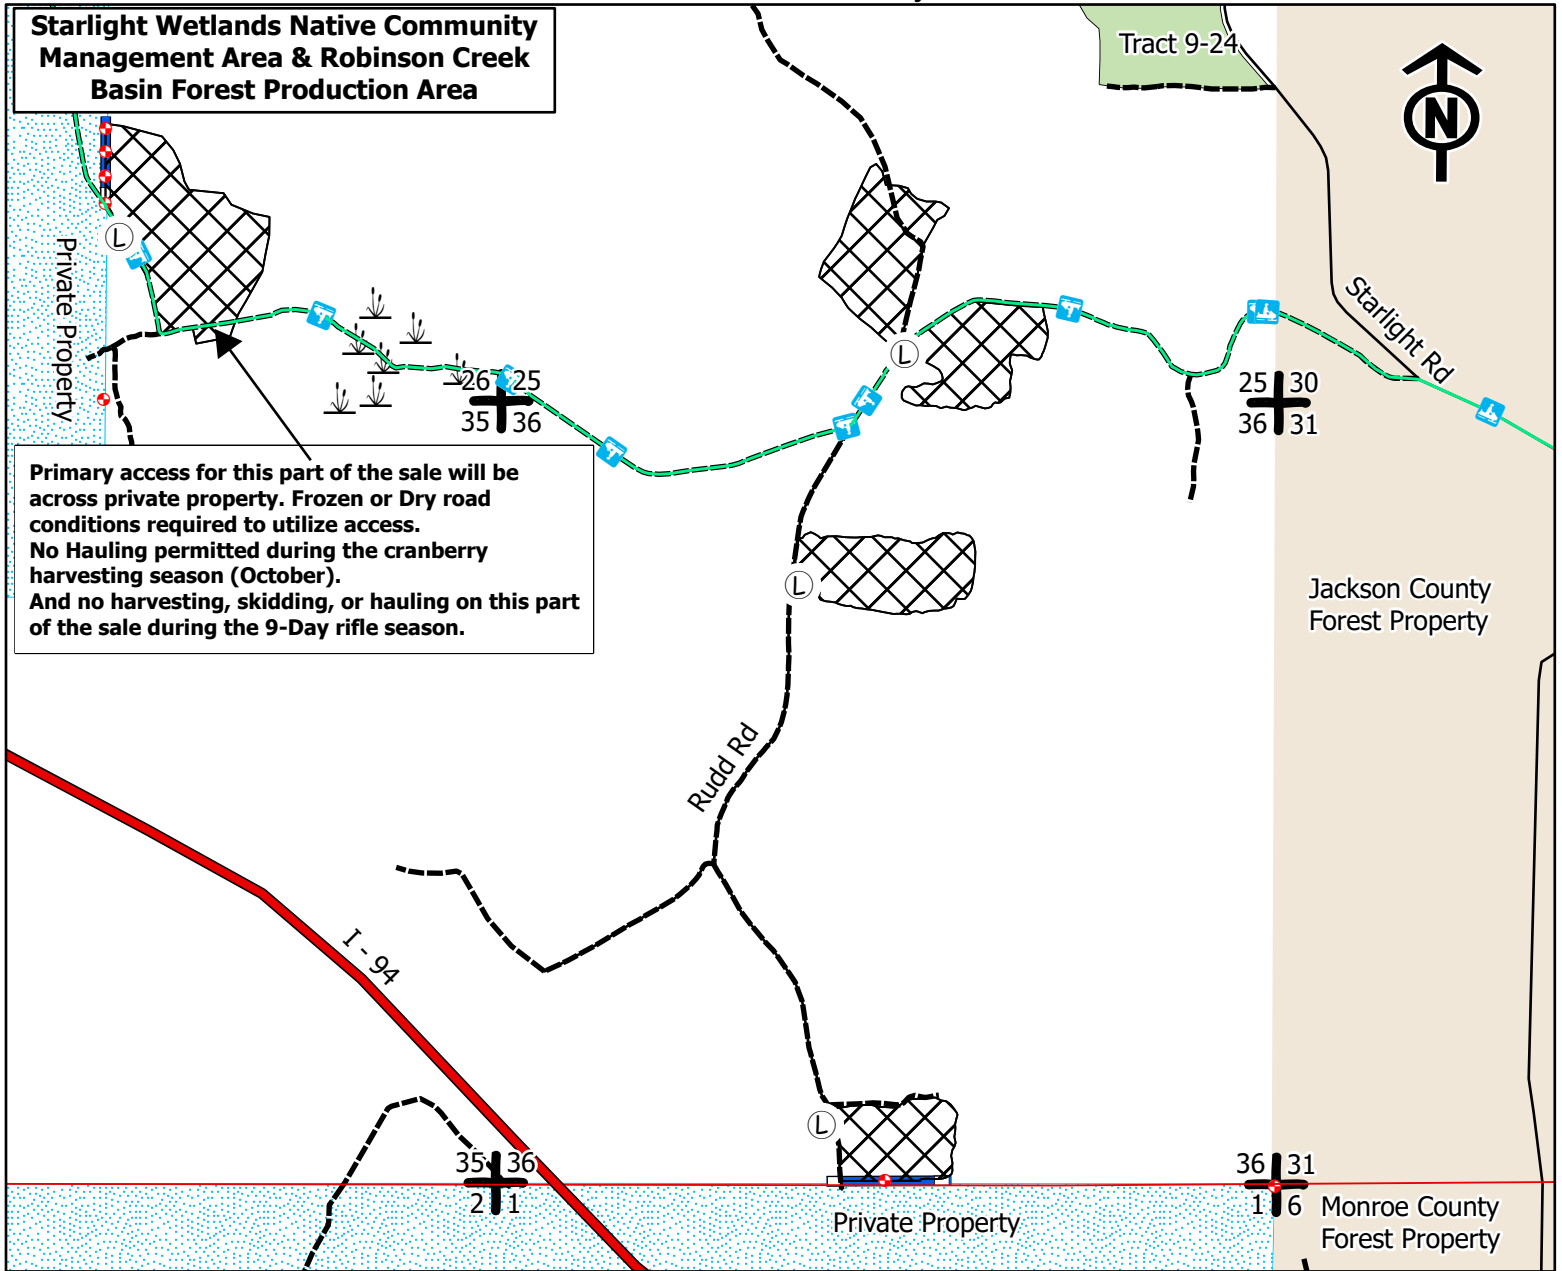

BLACK RIVER STATE FOREST  
 TIMBER SALE MAP  
 T20N-R2W Sec 25, 26, 36  
 TRACT # 10-24 Covey Pine

Sale Size: 67 Acres  
 Map Scale 1" = 1/4 Mile

**No harvesting may occur from April 30 through September 30 annually due to rare species concerns. This sale will require stump treatment for HRD unless harvesting occurs between December 1 and March 31!**

67 Acres, Red Pine Third Thinning: Harvest all trees marked with Orange Paint.

Private Property

Woods Road

Section Corner

Jackson County Forest

Survey Marker

County Line

Gates

Snowmobile Trail

Blue Line

Proposed Landings Additional landings will require approval

Wetland

This map is for informational purposes only and may not have been prepared for or be suitable for legal, engineering or surveying purposes. The user is solely responsible for verifying the accuracy of information before using for any purpose. By using this product for any purpose user agrees to be bound by all disclaimers found here: <https://dnr.wisconsin.gov/legal>.