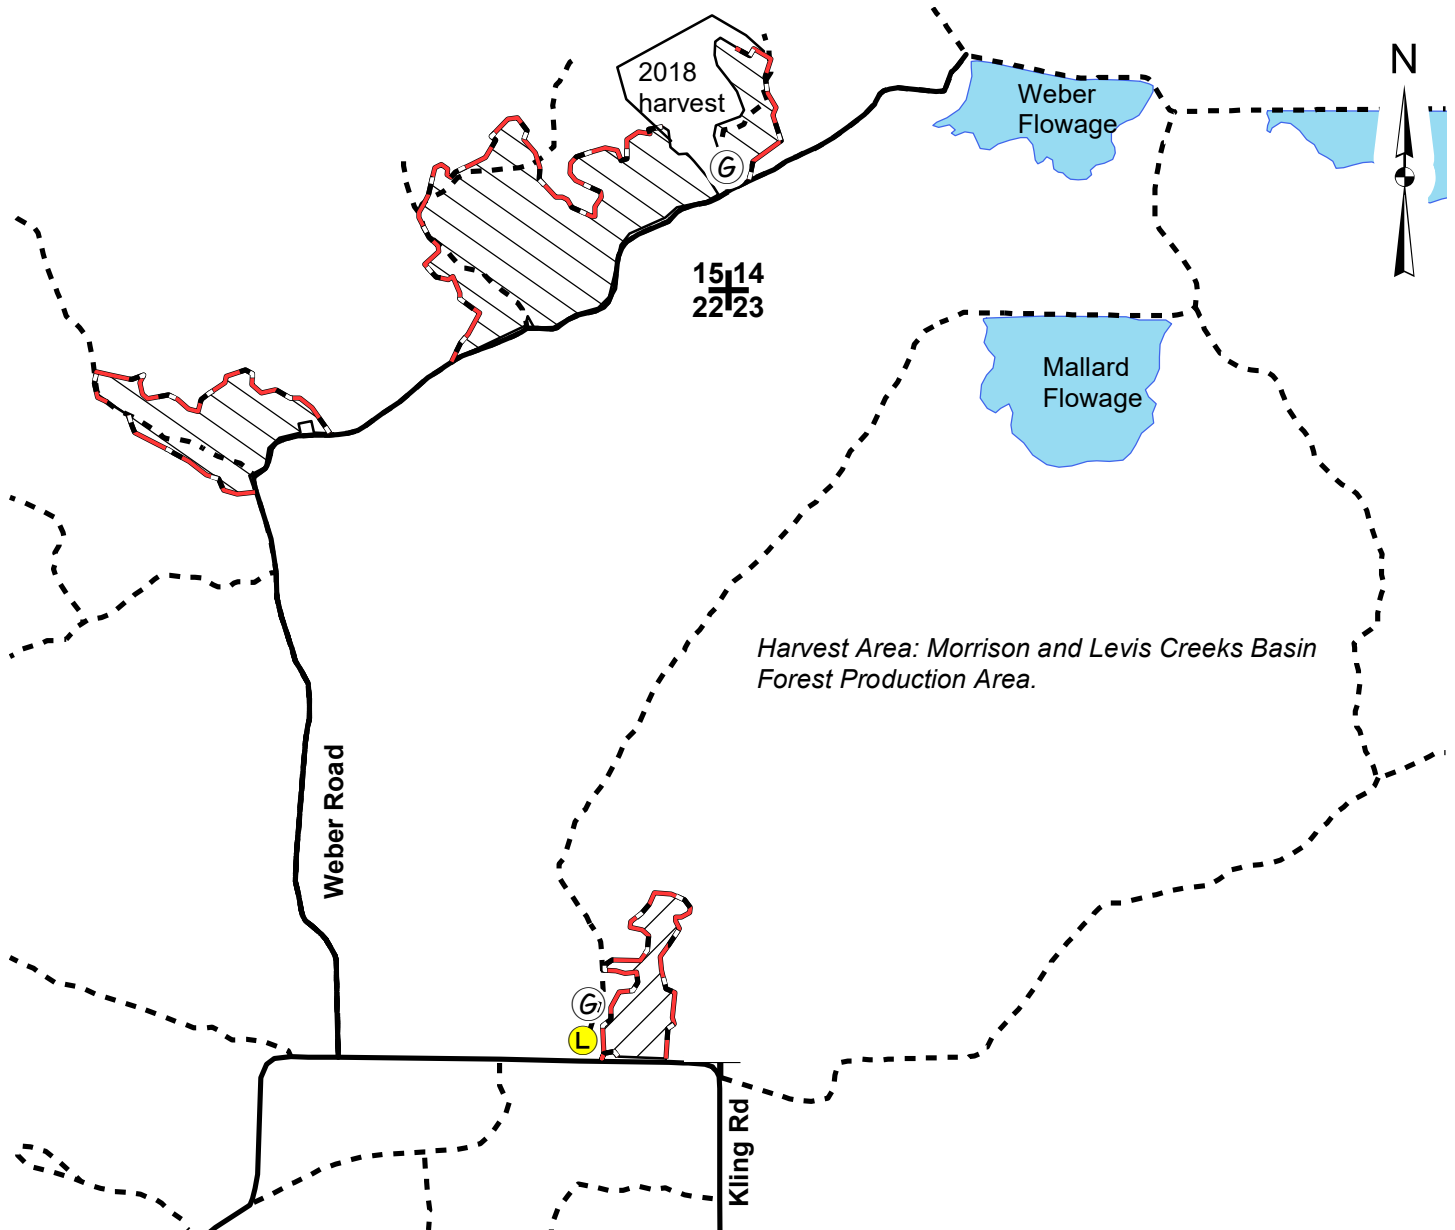

BLACK RIVER STATE FOREST
 TIMBER SALE MAP
 T21N-R2W Sec 14,15, 22
 Tract # 11-24 Colossal Pines

Sale Size: 67 acres
 Map Scale: 1" = 1/4 mile

Sale operations limited to October 1 - April 30 to protect rare species.
All areas of the sale will require stump treatment for HRD unless cut between December 1 and March 31.

 Clearcut: Cut all trees $\geq 5"$ dbh except 10-12 large crowned trees per acre (approximately 1 every 60 feet). The trees should be a mix of poor form trees for wildlife and good quality seed trees. 59 acres

 White Pine Shelterwood: Cut all trees $\geq 2"$ dbh except those marked with purple paint. 8 acres
 This unit has a small amount of low ground that will require dry or frozen conditions on the east side.

----- Woods Road  Proposed Landing + Section Corner  Gate