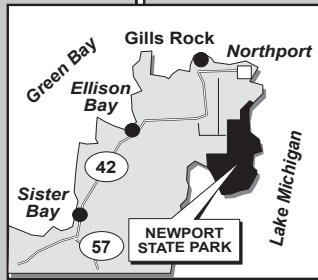

Trails	Mileage Round Trip from Parking Lots
Newport Loop	5.0 miles/8 km
Rowleys Bay Loop	4.0 miles/7 km
Lynd Point/Fern Loop	2.2 miles/4 km
Europe Bay/Hotz Loop	7.0 miles/12 km
Upland Loop	2.0 miles/3 km